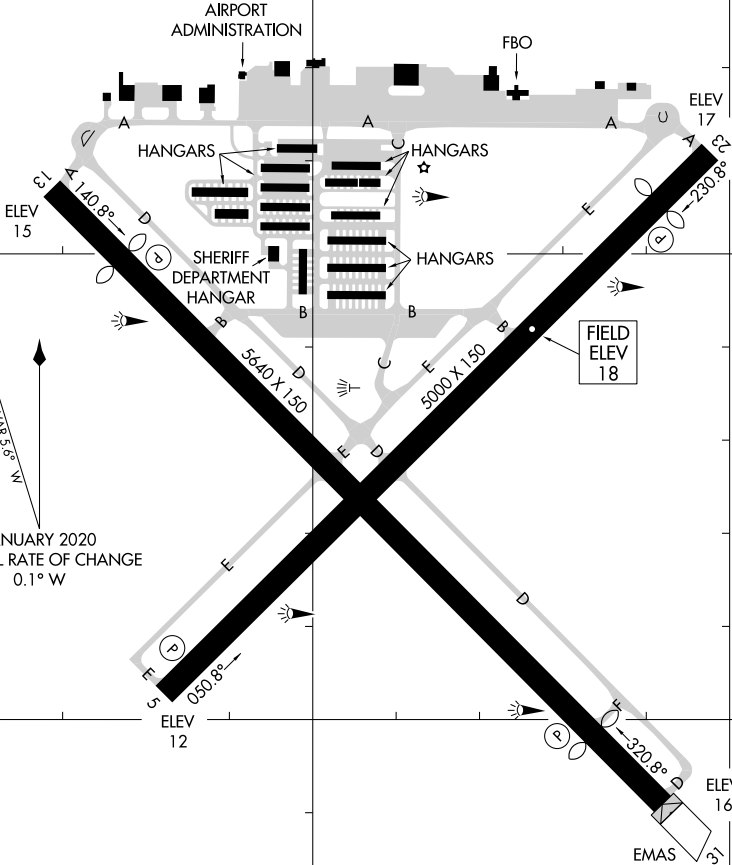

25051

AIRPORT DIAGRAM

AL-5960 (FAA)

VENICE MUNI (VNC)
VENICE, FLORIDA

AWOS-3
119.275
CLNC DEL
118.075
CTAF/UNICOM
122.725

SE-3, 20 FEB 2025 to 20 MAR 2025

SE-3, 20 FEB 2025 to 20 MAR 2025

MIRL Rwy 5-23 and 13-31	Ⓚ
REIL Rwy 31	Ⓚ
REIL Rwy 5, 23 and 13	Ⓚ

RWYS 05-23, 13-31
PCN 26 F/A/X/T
S-75, D-108

82°26.5'W

82°26.0'W

AIRPORT DIAGRAM

25051

VENICE, FLORIDA
VENICE MUNI (VNC)