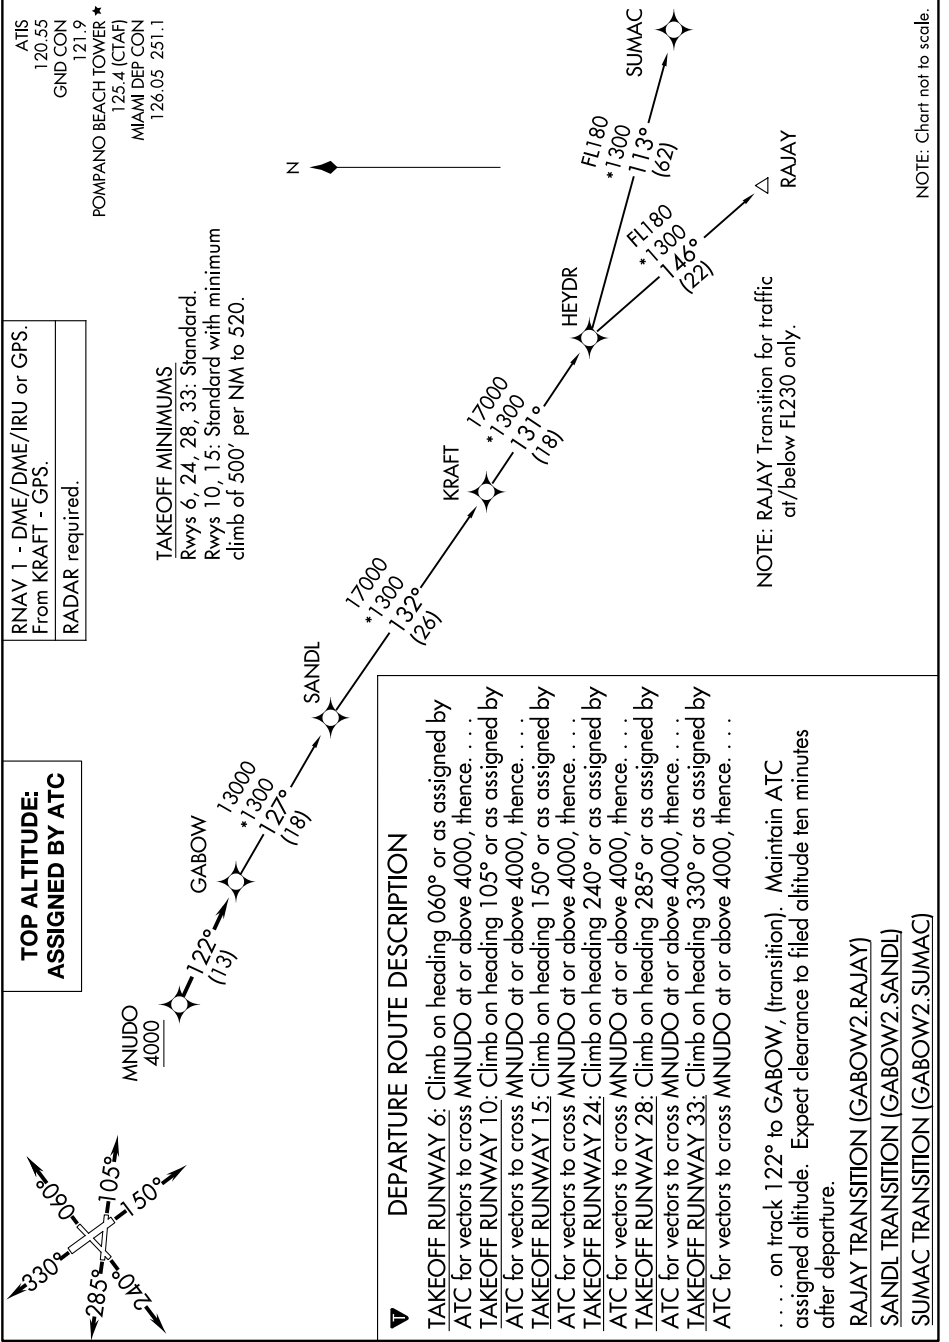

GABOW TWO DEPARTURE (RNAV)

SE-3, 20 FEB 2025 to 20 MAR 2025

NOTE: Chart not to scale.

SE-3, 20 FEB 2025 to 20 MAR 2025