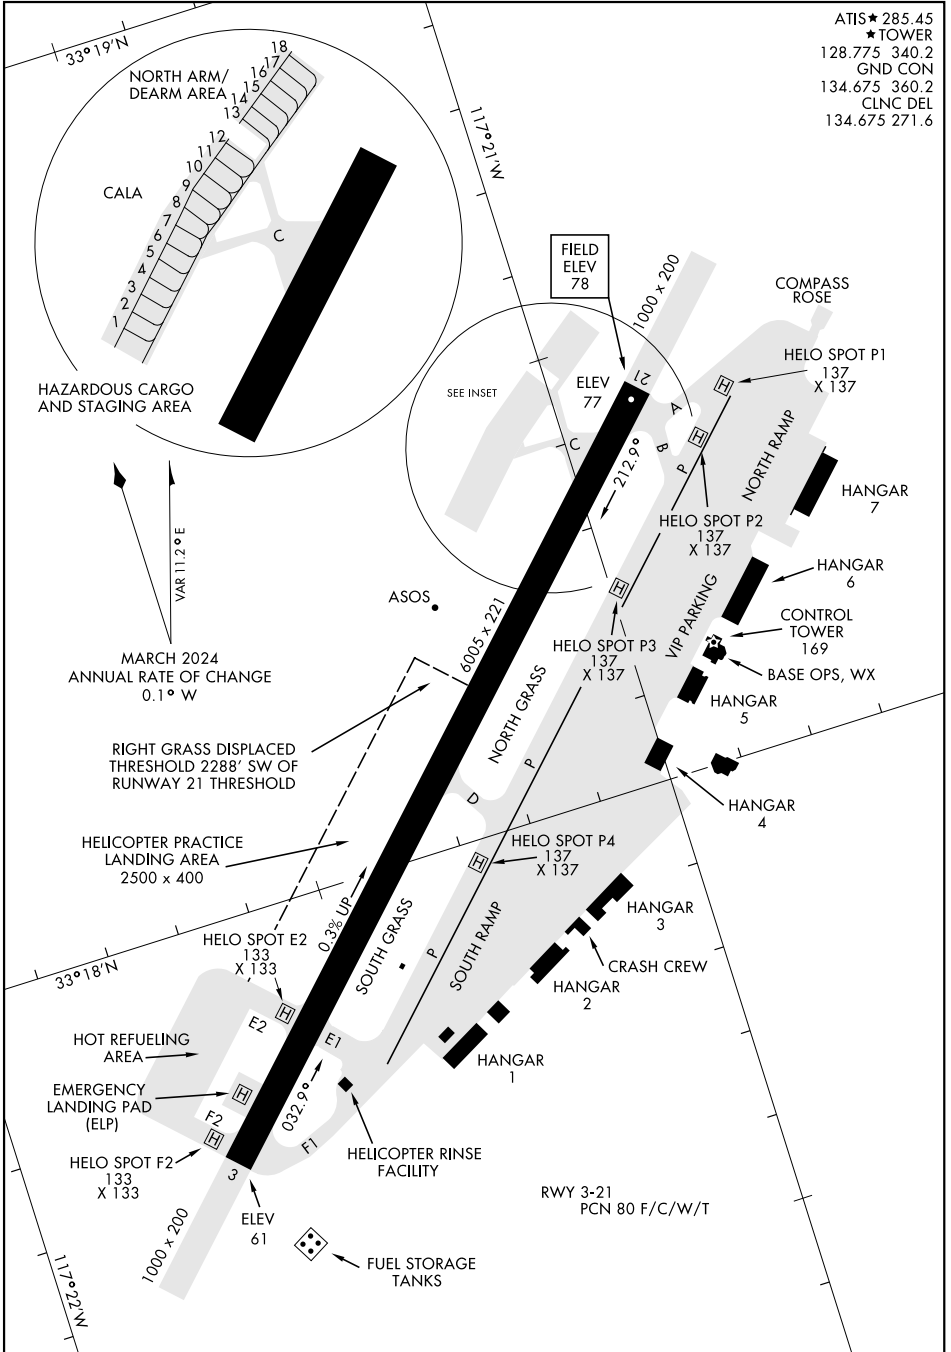

AIRPORT DIAGRAM

CAMP PENDLETON MCAS (MUNN FLD) (KNFG)

OCEANSIDE, CALIFORNIA

[USN]

- ATIS ★ 285.45
- ★ TOWER
- 128.775 340.2
- GND CON
- 134.675 360.2
- CLNC DEL
- 134.675 271.6

SW-3, 20 FEB 2025 to 20 MAR 2025

SW-3, 20 FEB 2025 to 20 MAR 2025

AIRPORT DIAGRAM

OCEANSIDE, CALIFORNIA

CAMP PENDLETON MCAS (MUNN FLD) (KNFG)