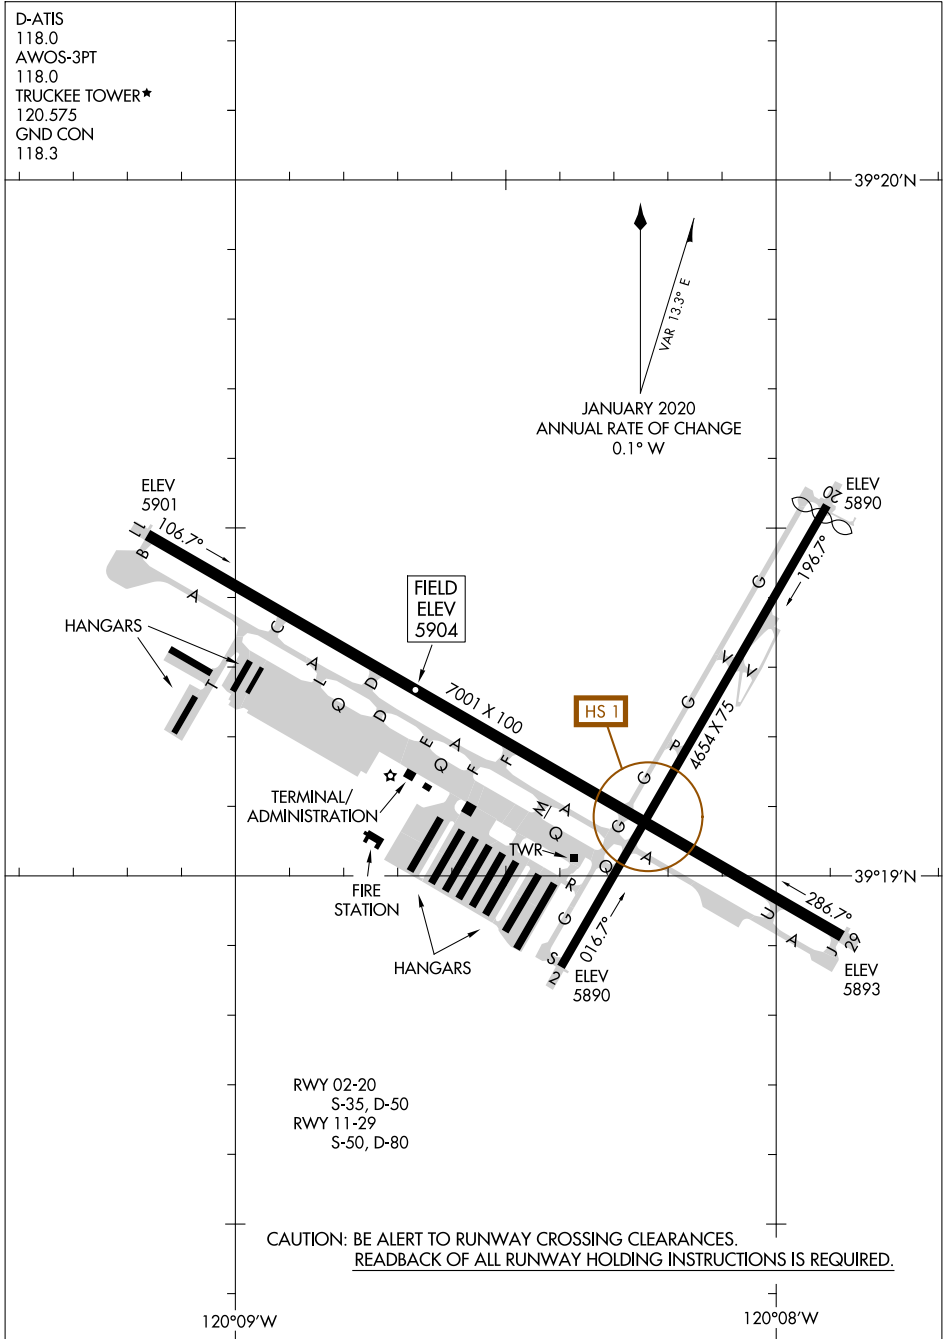

23110

AIRPORT DIAGRAM

AL-6021 (FAA)

TRUCKEE-TAHOE (TRK)

TRUCKEE, CALIFORNIA

D-ATIS
118.0
AWOS-3PT
118.0
TRUCKEE TOWER*
120.575
GND CON
118.3

39°20'N

VAR 133° E
JANUARY 2020
ANNUAL RATE OF CHANGE
0.1° W

SW-2, 20 FEB 2025 to 20 MAR 2025

SW-2, 20 FEB 2025 to 20 MAR 2025

120°09'W

120°08'W

RWY 02-20
S-35, D-50
RWY 11-29
S-50, D-80

CAUTION: BE ALERT TO RUNWAY CROSSING CLEARANCES.
READBACK OF ALL RUNWAY HOLDING INSTRUCTIONS IS REQUIRED.

AIRPORT DIAGRAM

23110

TRUCKEE, CALIFORNIA
TRUCKEE-TAHOE (TRK)