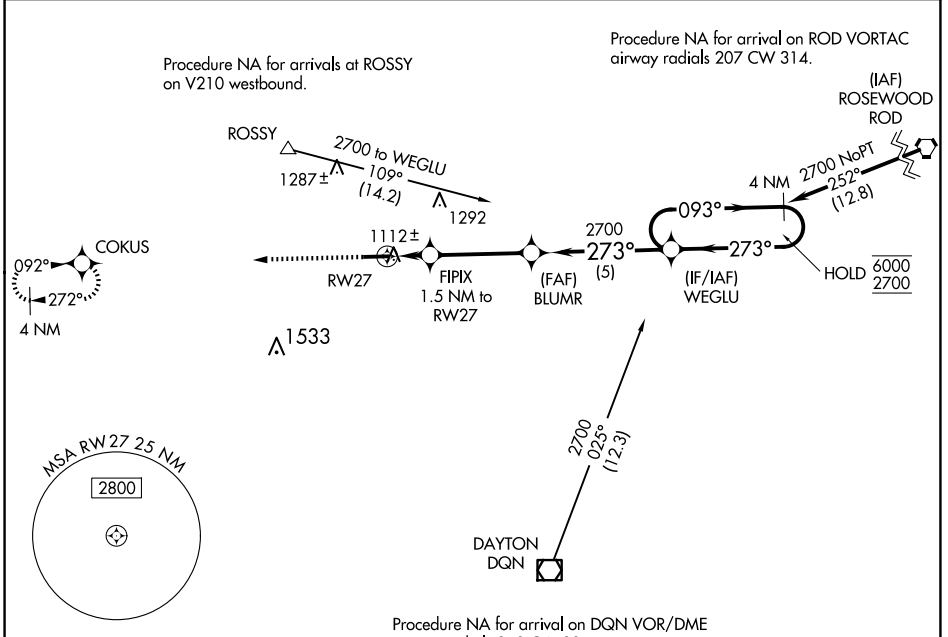

WAAS CH 86243 W27A	APP CRS 273°	Rwy Idg TDZE Apt Elev	4802 1007 1007
---------------------------------	------------------------	-----------------------------	---

RNAV (GPS) RWY 27

DARKE COUNTY (VES)

RNP APCH. ▼ Rwy 27 helicopter visibility reduction below 1 SM NA. Straight-in Rwy 27 NA at night, Circling Rwy 27 NA at night.		MISSED APPROACH: Climb to 2700 direct COKUS and hold.
AWOS-3PT 125.9	COLUMBUS APP CON 134.45 352.05	UNICOM 122.8 (CTAF) ☉

ELEV 1007	TDZE 1007
-----------	-----------

EC-2, 20 FEB 2025 to 20 MAR 2025

EC-2, 20 FEB 2025 to 20 MAR 2025