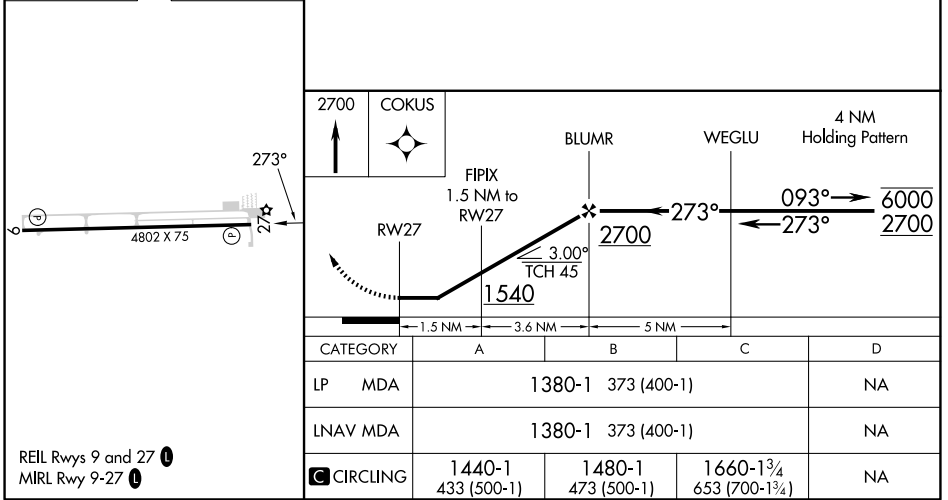

WAAS CH 86243 W27A	APP CRS 273°	Rwy Idg TDZE Apt Elev	4802 1007 1007
---------------------------------	------------------------	-----------------------------	---

RNAV (GPS) RWY 27

DARKE COUNTY (VES)

RNP APCH. ▼ Rwy 27 helicopter visibility reduction below 1 SM NA. Straight-in Rwy 27 NA at night, Circling Rwy 27 NA at night.		MISSED APPROACH: Climb to 2700 direct COKUS and hold.
AWOS-3PT 125.9	COLUMBUS APP CON 134.45 352.05	UNICOM 122.8 (CTAF) ☉

ELEV 1007	TDZE 1007
-----------	-----------

EC-2, 20 FEB 2025 to 20 MAR 2025

EC-2, 20 FEB 2025 to 20 MAR 2025