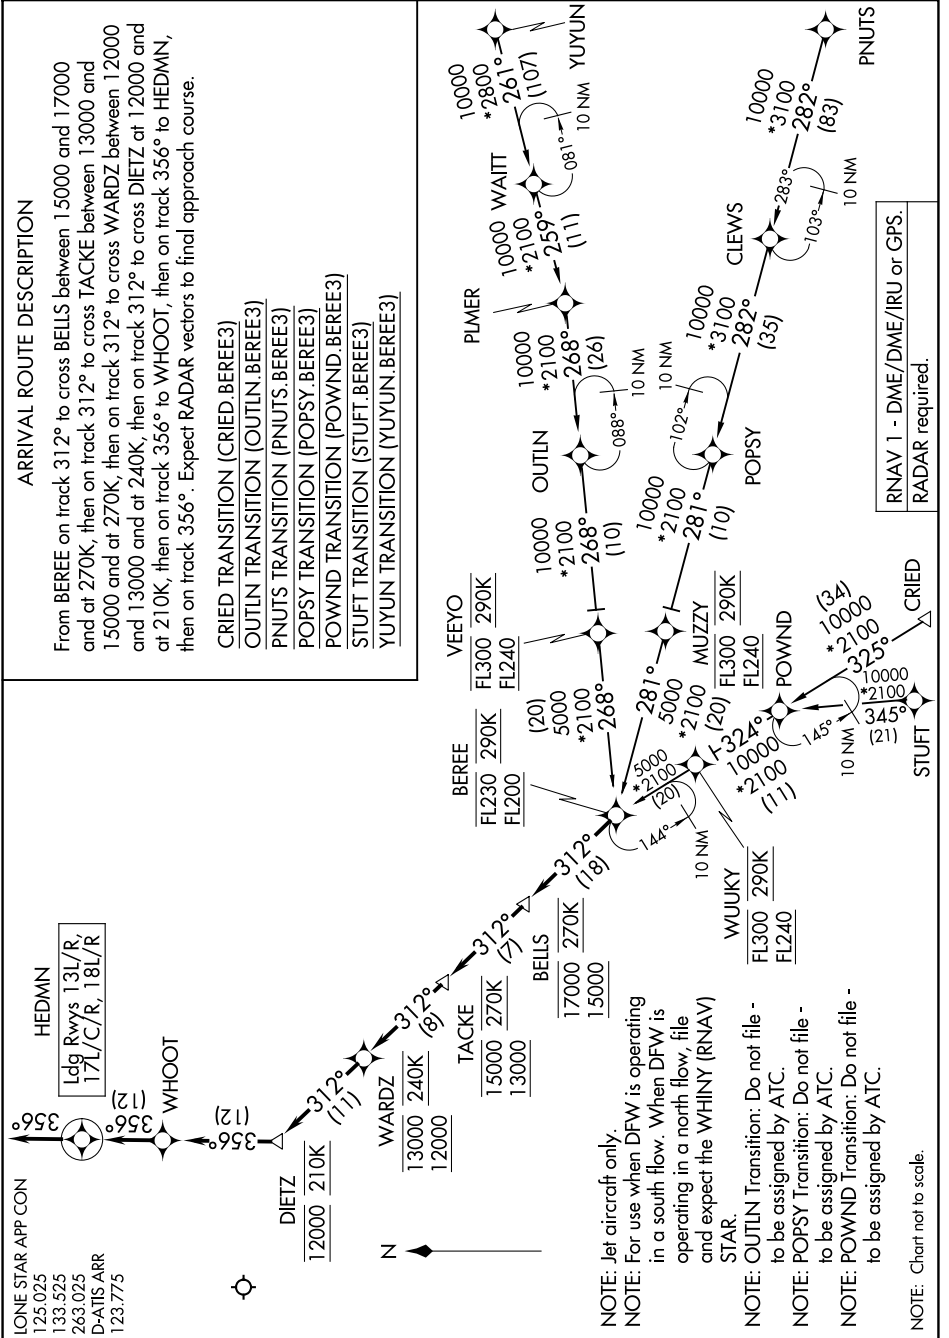

BEREE THREE ARRIVAL (RNAV)

AL-6039 (FAA)

DALLAS-FORT WORTH, TEXAS

SC-2, 20 FEB 2025 to 20 MAR 2025

SC-2, 20 FEB 2025 to 20 MAR 2025

BEREE THREE ARRIVAL (RNAV)

(BEREE.BEREE3) 11JUL24

DALLAS-FORT WORTH, TEXAS

DALLAS-FORT WORTH INTL (DFW)