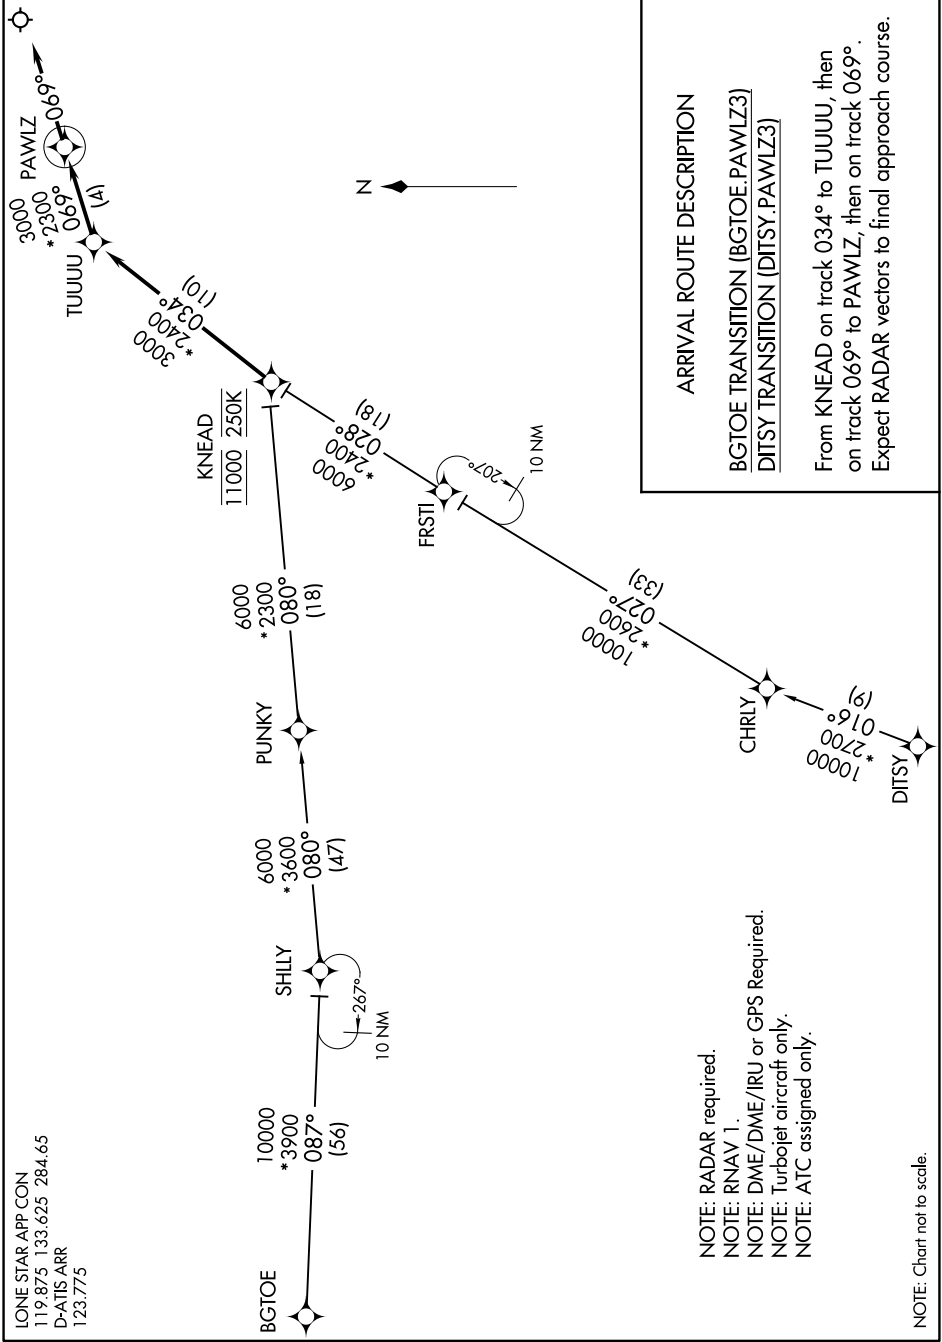

(KNEAD.PAWLZ3) 24305

PAWLZ THREE ARRIVAL (RNAV)

AL-6039 (FAA)

DALLAS-FORT WORTH INTL (DFW)
DALLAS-FORT WORTH, TEXAS

SC-2, 20 FEB 2025 to 20 MAR 2025

LONE STAR APP CON
119.875 133.625 284.65
D-ATIS ARR
123.775

- NOTE: RADAR required.
- NOTE: RNAV 1.
- NOTE: DME/DME/IRU or GPS Required.
- NOTE: Turbojet aircraft only.
- NOTE: ATC assigned only.

NOTE: Chart not to scale.

SC-2, 20 FEB 2025 to 20 MAR 2025

PAWLZ THREE ARRIVAL (RNAV)

(KNEAD.PAWLZ3) 31MAR16

DALLAS-FORT WORTH, TEXAS
DALLAS-FORT WORTH INTL (DFW)