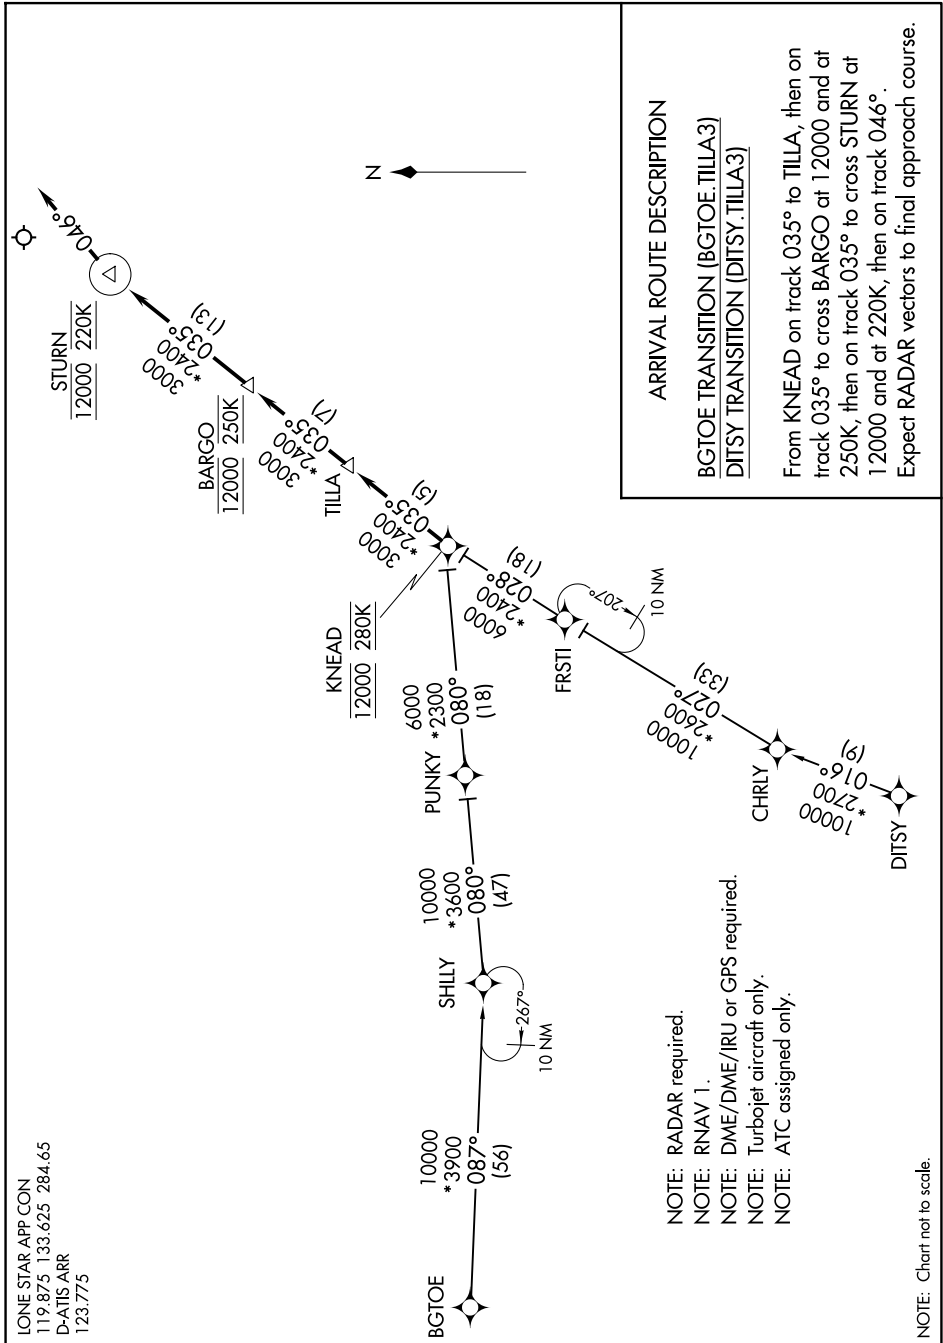

TILLA THREE ARRIVAL (RNAV)

SC-2, 20 FEB 2025 to 20 MAR 2025

LONE STAR APP CON
119.875 133.625 284.65
D-ATIS ARR
123.775

TILLA THREE ARRIVAL (RNAV)

(KNEAD.TILLA3) 31MAY16

SC-2, 20 FEB 2025 to 20 MAR 2025