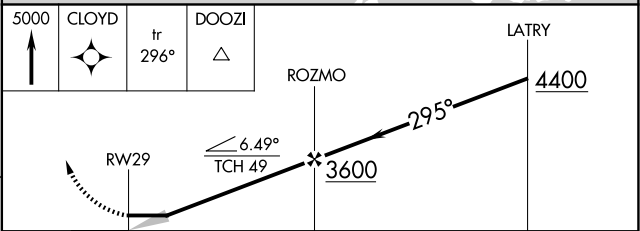

APP CRS 295°	Rwy Idg TDZE Apt Elev	N/A N/A 92
------------------------	-----------------------------	---------------------------------------

RNAV (GPS)-B

KETCHIKAN INTL (KTN)(PAKT)

RNP APCH. ▼ ▲ Circling NA northeast of Rwy 29-11.	MISSED APPROACH: Climb to 5000 direct CLOYD and on track 296° to DOOZI and hold.
--	--

AFIS 134.45	ANCHORAGE CENTER 118.5 284.6	KETCHIKAN RADIO 123.6 (CTAF) 0
-----------------------	--	--

CATEGORY	A	B	C	D
☑ CIRCLING	1980-1¼ 1888 (1900-1¼)	2620-1½ 2528 (2600-1½)	2880-3	2788 (2800-3)

AK, 20 FEB 2025 to 17 APR 2025