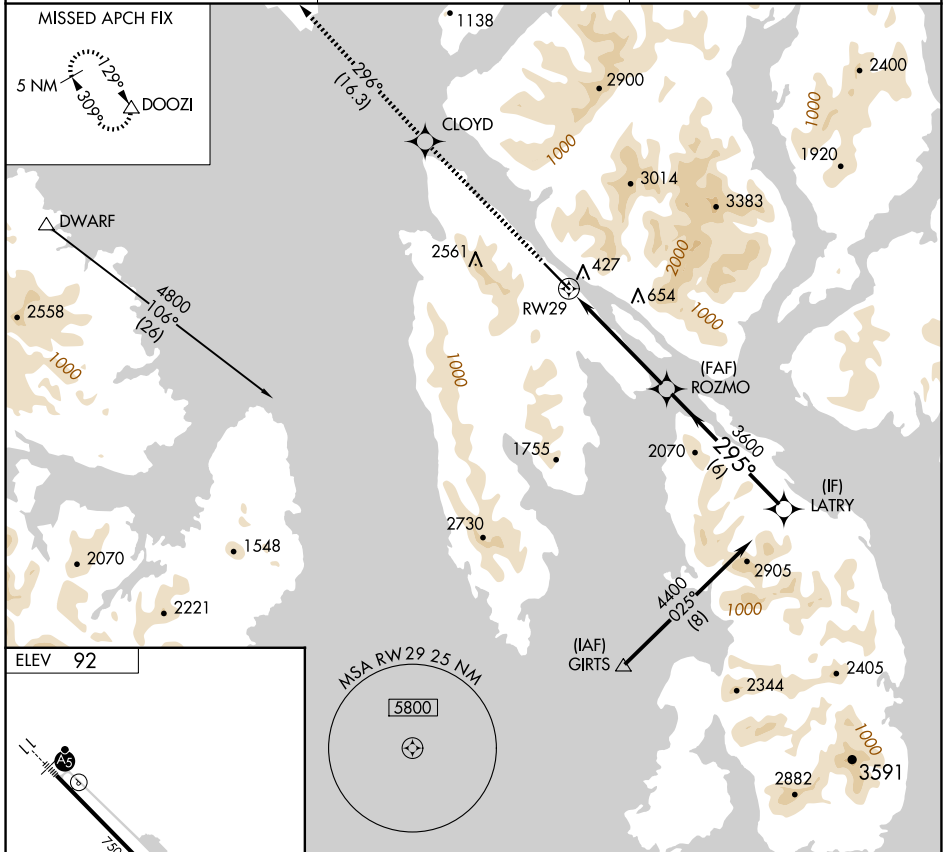

APP CRS 295°	Rwy Idg TDZE Apt Elev	N/A N/A 92
------------------------	-----------------------------	---------------------------------------

RNAV (GPS)-B

KETCHIKAN INTL (KTN)(PAKT)

RNP APCH. ▼ ▲ Circling NA northeast of Rwy 29-11.	MISSED APPROACH: Climb to 5000 direct CLOYD and on track 296° to DOOZI and hold.
--	--

AFIS 134.45	ANCHORAGE CENTER 118.5 284.6	KETCHIKAN RADIO 123.6 (CTAF) 0
-----------------------	--	--

CATEGORY	A	B	C	D
☑ CIRCLING	1980-1¼ 1888 (1900-1¼)	2620-1½ 2528 (2600-1½)	2880-3	2788 (2800-3)

AK, 20 FEB 2025 to 17 APR 2025

AK, 20 FEB 2025 to 17 APR 2025