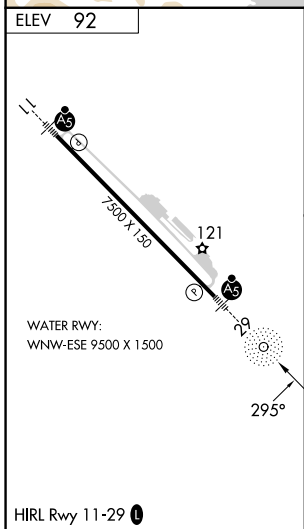

APP CRS 295°	Rwy Idg TDZE Apt Elev	N/A N/A 92
------------------------	-----------------------------	---------------------------------------

RNAV (GPS)-B

KETCHIKAN INTL (KTN)(PAKT)

RNP APCH. ▼ ▲ Circling NA northeast of Rwy 29-11.	MISSED APPROACH: Climb to 5000 direct CLOYD and on track 296° to DOOZI and hold.
--	--

AFIS 134.45	ANCHORAGE CENTER 118.5 284.6	KETCHIKAN RADIO 123.6 (CTAF) 0
-----------------------	--	--

CATEGORY	A	B	C	D
☑ CIRCLING	1980-1¼ 1888 (1900-1¼)	2620-1½ 2528 (2600-1½)	2880-3	2788 (2800-3)

AK, 20 FEB 2025 to 17 APR 2025