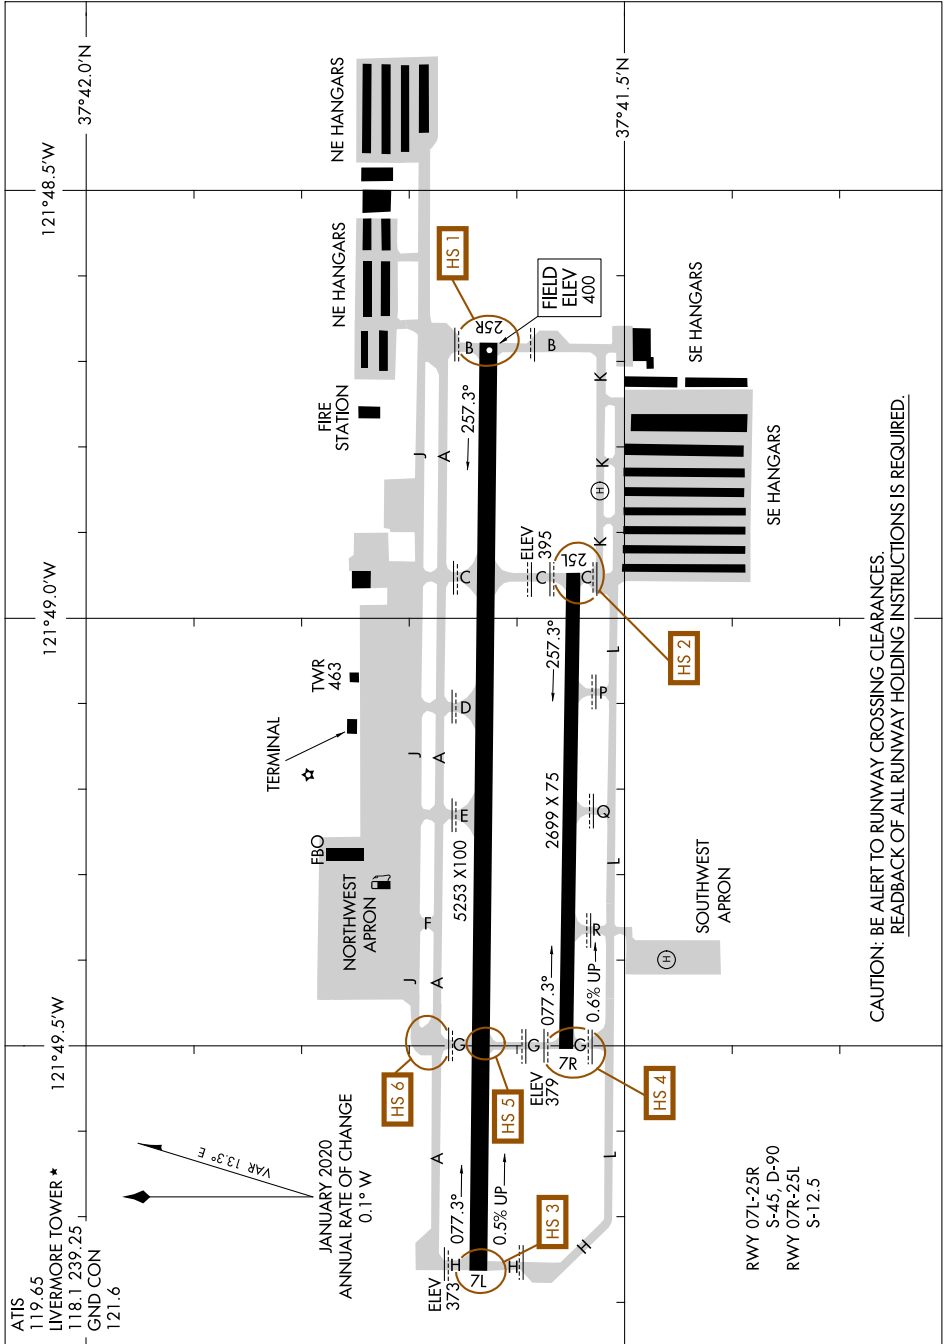

AIRPORT DIAGRAM

AL-6075 (FAA)

LIVERMORE MUNI (LVK)
LIVERMORE, CALIFORNIA

SW-2, 20 FEB 2025 to 20 MAR 2025

CAUTION: BE ALERT TO RUNWAY CROSSING CLEARANCES.
READBACK OF ALL RUNWAY HOLDING INSTRUCTIONS IS REQUIRED.

AIRPORT DIAGRAM

LIVERMORE, CALIFORNIA
LIVERMORE MUNI (LVK)

SW-2, 20 FEB 2025 to 20 MAR 2025