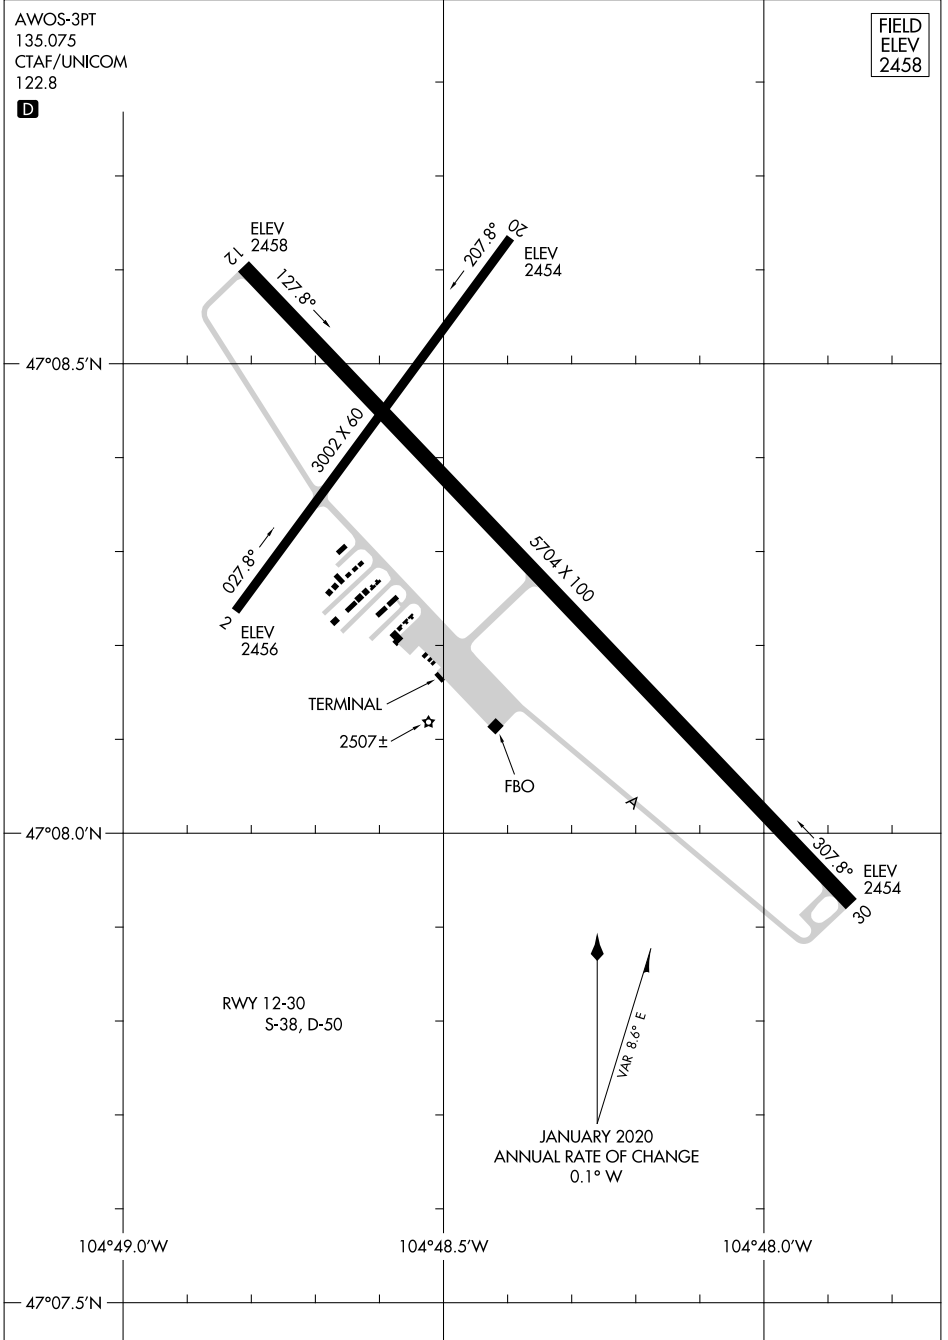

22083

AIRPORT DIAGRAM

AL-6078 (FAA)

DAWSON COMMUNITY (G^DV)
GLENDDIVE, MONTANA

AWOS-3PT
135.075
CTAF/UNICOM
122.8

FIELD
ELEV
2458

NW-1, 20 FEB 2025 to 20 MAR 2025

NW-1, 20 FEB 2025 to 20 MAR 2025

AIRPORT DIAGRAM

22083

GLENDDIVE, MONTANA
DAWSON COMMUNITY (G^DV)