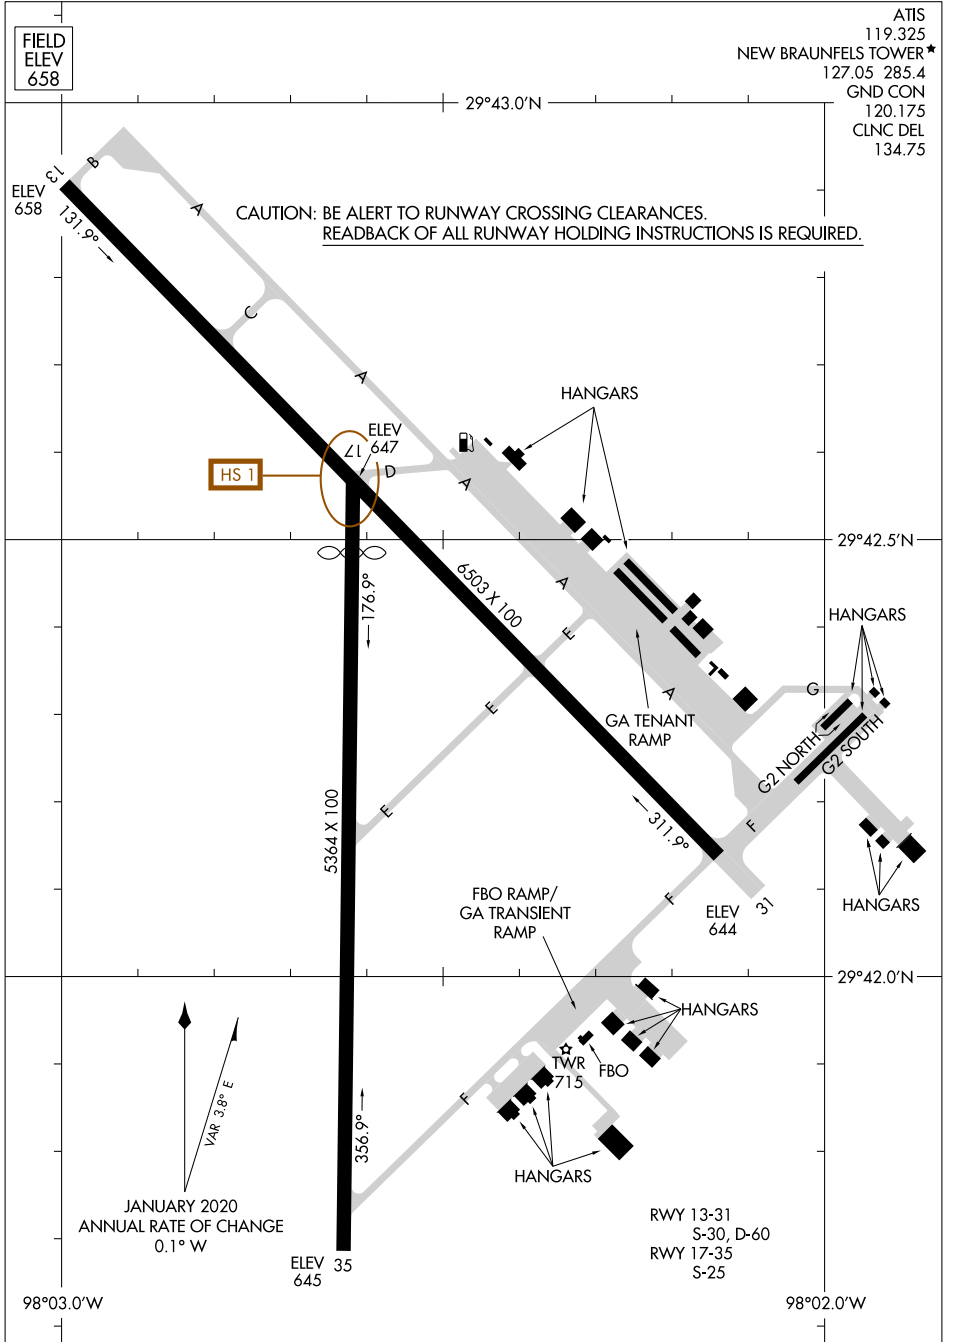

24361
AIRPORT DIAGRAM

AL-6080 (FAA)

NEW BRAUNFELS NTL (BAZ)
 NEW BRAUNFELS, TEXAS

SC-3, 20 FEB 2025 to 20 MAR 2025

SC-3, 20 FEB 2025 to 20 MAR 2025

AIRPORT DIAGRAM

24361

NEW BRAUNFELS, TEXAS
NEW BRAUNFELS NTL (BAZ)