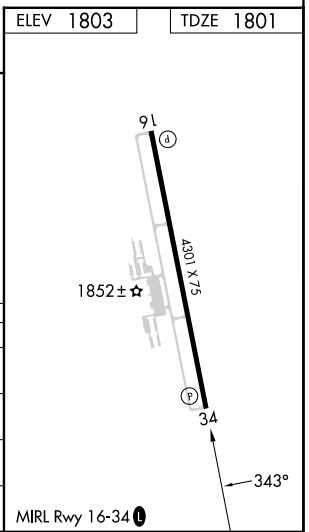

WAAS CH 87009 W34A	APP CRS 343°	Rwy Idg TDZE Apt Elev	4301 1801 1803
--	------------------------	-----------------------------	---

RNAV (GPS) RWY 34

AURORA MUNI/AL POTTER FLD (AUH)

⚠ Baro-VNAV NA when using Grand Island altimeter setting. For uncompensated Baro-VNAV systems, LNAV/VNAV NA below -18°C (0°F) or above 54°C (130°F). DME/DME RNP-0.3 NA. When local altimeter setting not received, use Grand Island altimeter setting and increase all DA 41 feet and all MDA 60 feet. VDP NA when using Grand Island altimeter setting.

MISSED APPROACH:
Climb to 3400 direct CEGIT and hold.

AWOS-3 121.225	MINNEAPOLIS CENTER 119.4 278.8	UNICOM 122.8 (CTAF) 0
--------------------------	--	---------------------------------

CATEGORY	A	B	C	D
LPV DA	2051-1	250 (300-1)		NA
LNAV/VNAV DA	2129-1¼	328 (400-1¼)		NA
LNAV MDA	2260-1	459 (500-1)		NA
C CIRCLING	2300-1 497 (500-1)	2340-1 537 (600-1)		NA