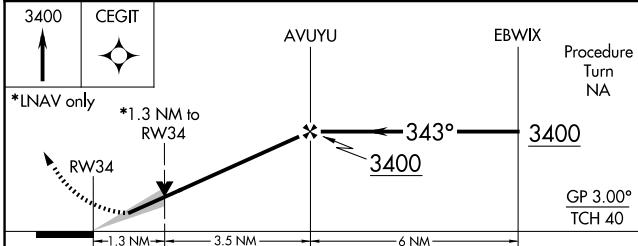

WAAS CH 87009 W34A	APP CRS 343°	Rwy Idg TDZE Apt Elev	4301 1801 1803
--	------------------------	-----------------------------	---

RNAV (GPS) RWY 34

AURORA MUNI/AL POTTER FLD (AUH)

⚠ Baro-VNAV NA when using Grand Island altimeter setting. For uncompensated Baro-VNAV systems, LNAV/VNAV NA below -18°C (0°F) or above 54°C (130°F). DME/DME RNP-0.3 NA. When local altimeter setting not received, use Grand Island altimeter setting and increase all DA 41 feet and all MDA 60 feet. VDP NA when using Grand Island altimeter setting.

MISSED APPROACH:
Climb to 3400 direct CEGIT and hold.

AWOS-3 121.225	MINNEAPOLIS CENTER 119.4 278.8	UNICOM 122.8 (CTAF) 0
--------------------------	--	---------------------------------

CATEGORY	A	B	C	D
LPV DA	2051-1	250 (300-1)		NA
LNAV/VNAV DA	2129-1¼	328 (400-1¼)		NA
LNAV MDA	2260-1	459 (500-1)		NA
C CIRCLING	2300-1 497 (500-1)	2340-1 537 (600-1)		NA