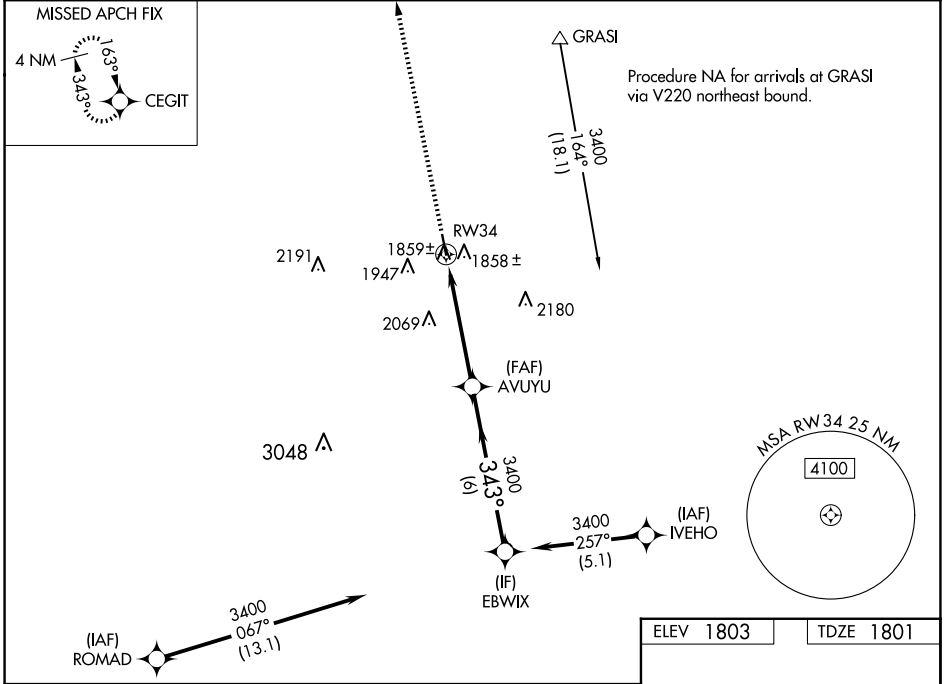

WAAS CH 87009 W34A	APP CRS 343°	Rwy Idg TDZE Apt Elev	4301 1801 1803
--	------------------------	-----------------------------	---

RNAV (GPS) RWY 34

AURORA MUNI/AL POTTER FLD (AUH)

⚠ Baro-VNAV NA when using Grand Island altimeter setting. For uncompensated Baro-VNAV systems, LNAV/VNAV NA below -18°C (0°F) or above 54°C (130°F). DME/DME RNP-0.3 NA. When local altimeter setting not received, use Grand Island altimeter setting and increase all DA 41 feet and all MDA 60 feet. VDP NA when using Grand Island altimeter setting.

MISSED APPROACH:
Climb to 3400 direct CEGIT and hold.

AWOS-3 121.225	MINNEAPOLIS CENTER 119.4 278.8	UNICOM 122.8 (CTAF) 0
--------------------------	--	---------------------------------

CATEGORY	A	B	C	D
LPV DA	2051-1	250 (300-1)		NA
LNAV/VNAV DA	2129-1¼	328 (400-1¼)		NA
LNAV MDA	2260-1	459 (500-1)		NA
C CIRCLING	2300-1 497 (500-1)	2340-1 537 (600-1)		NA

NC-2, 20 FEB 2025 to 20 MAR 2025

NC-2, 20 FEB 2025 to 20 MAR 2025