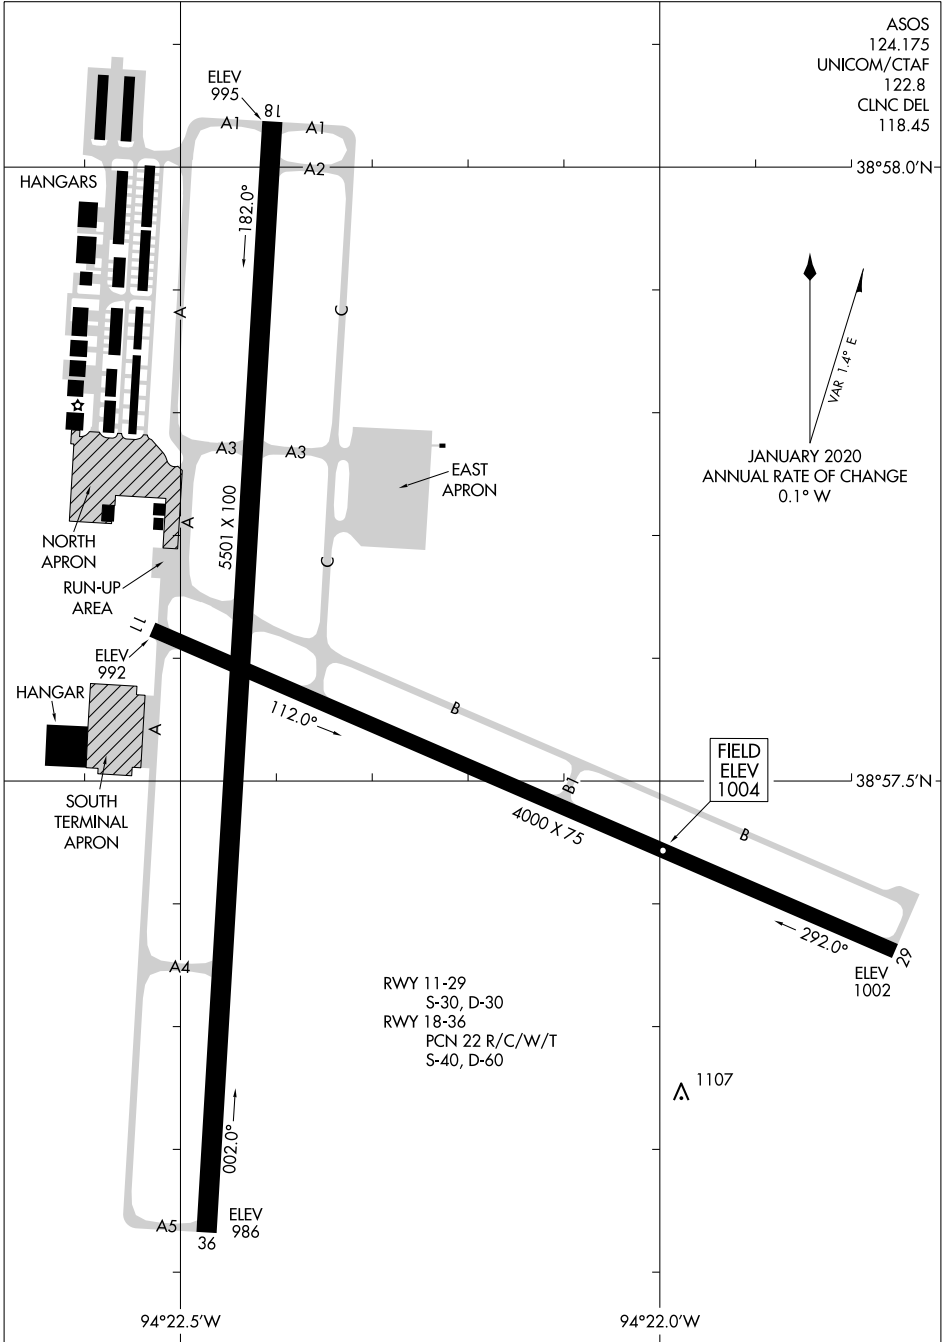

25051

AIRPORT DIAGRAM

KANSAS CITY/LEE'S SUMMIT RGNL (LXT)

AL-6104 (FAA)

LEE'S SUMMIT, MISSOURI

NC-3, 20 FEB 2025 to 20 MAR 2025

NC-3, 20 FEB 2025 to 20 MAR 2025

AIRPORT DIAGRAM

25051

LEE'S SUMMIT, MISSOURI

KANSAS CITY/LEE'S SUMMIT RGNL (LXT)