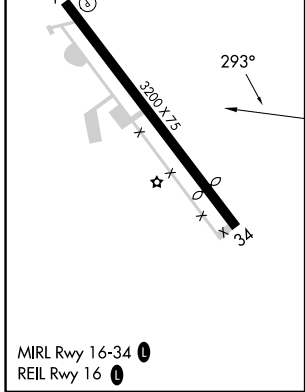

APP CRS	Rwy Idg	N/A
293°	TDZE	N/A
	Apt Elev	359

RNAV (GPS)-B

TURNERS FALLS (ØB5)

RNP APCH.

NA Circling Rwy 34 NA at night. Obtain local altimeter setting on CTAF; when not received, use Orange altimeter setting and increase all MDA 60 feet.

MISSED APPROACH: (MAX 210K) Climbing right turn to 3500 direct YIDPU and hold.

BOSTON CENTER
123.75 338.2

UNICOM
123.0 (CTAF) 1

CATEGORY	A	B	C	D
CIRCLING	1480-1¼ 1121 (1200-1¼)	1480-1½ 1121 (1200-1½)	1640-3 1281 (1300-3)	NA