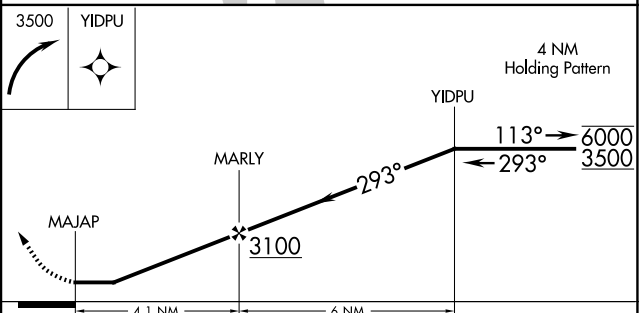

APP CRS	Rwy Idg	N/A
293°	TDZE	N/A
	Apt Elev	359

RNAV (GPS)-B

TURNERS FALLS (ØB5)

RNP APCH.

NA Circling Rwy 34 NA at night. Obtain local altimeter setting on CTAF; when not received, use Orange altimeter setting and increase all MDA 60 feet.

MISSED APPROACH: (MAX 210K) Climbing right turn to 3500 direct YIDPU and hold.

BOSTON CENTER
123.75 338.2

UNICOM
123.0 (CTAF) 1

CATEGORY	A	B	C	D
CIRCLING	1480-1¼ 1121 (1200-1¼)	1480-1½ 1121 (1200-1½)	1640-3 1281 (1300-3)	NA