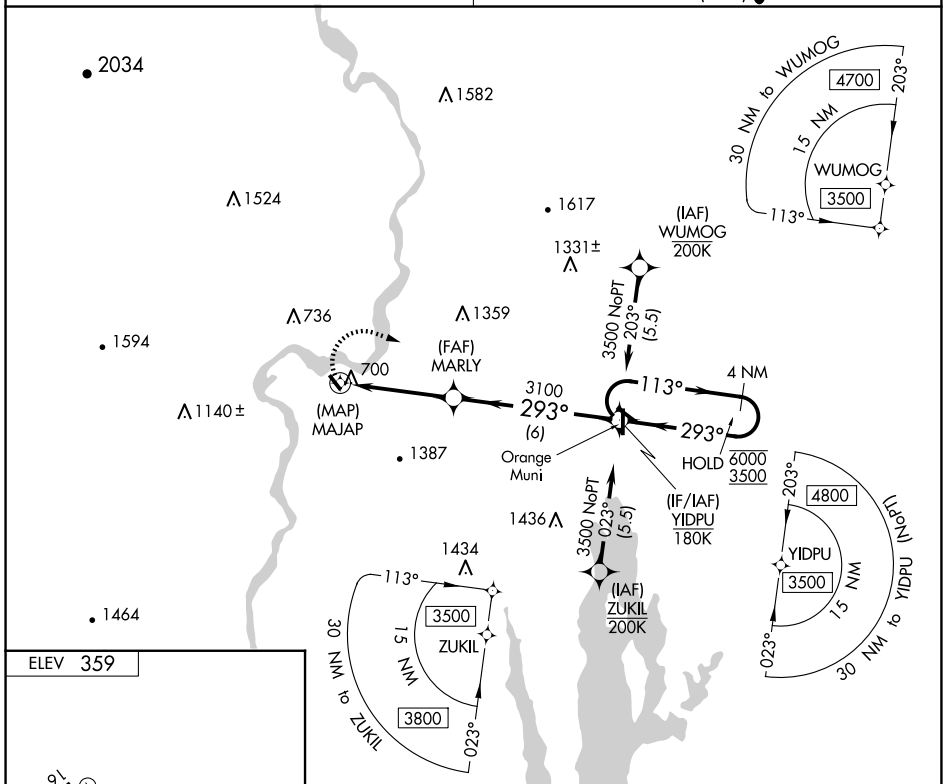

APP CRS	Rwy Idg	N/A
293°	TDZE	N/A
	Apt Elev	359

RNAV (GPS)-B

TURNERS FALLS (ØB5)

RNP APCH.

NA Circling Rwy 34 NA at night. Obtain local altimeter setting on CTAF; when not received, use Orange altimeter setting and increase all MDA 60 feet.

MISSED APPROACH: (MAX 210K) Climbing right turn to 3500 direct YIDPU and hold.

BOSTON CENTER
123.75 338.2

UNICOM
123.0 (CTAF) 1

CATEGORY	A	B	C	D
CIRCLING	1480-1¼ 1121 (1200-1¼)	1480-1½ 1121 (1200-1½)	1640-3 1281 (1300-3)	NA

NE-1, 20 FEB 2025 to 20 MAR 2025

NE-1, 20 FEB 2025 to 20 MAR 2025