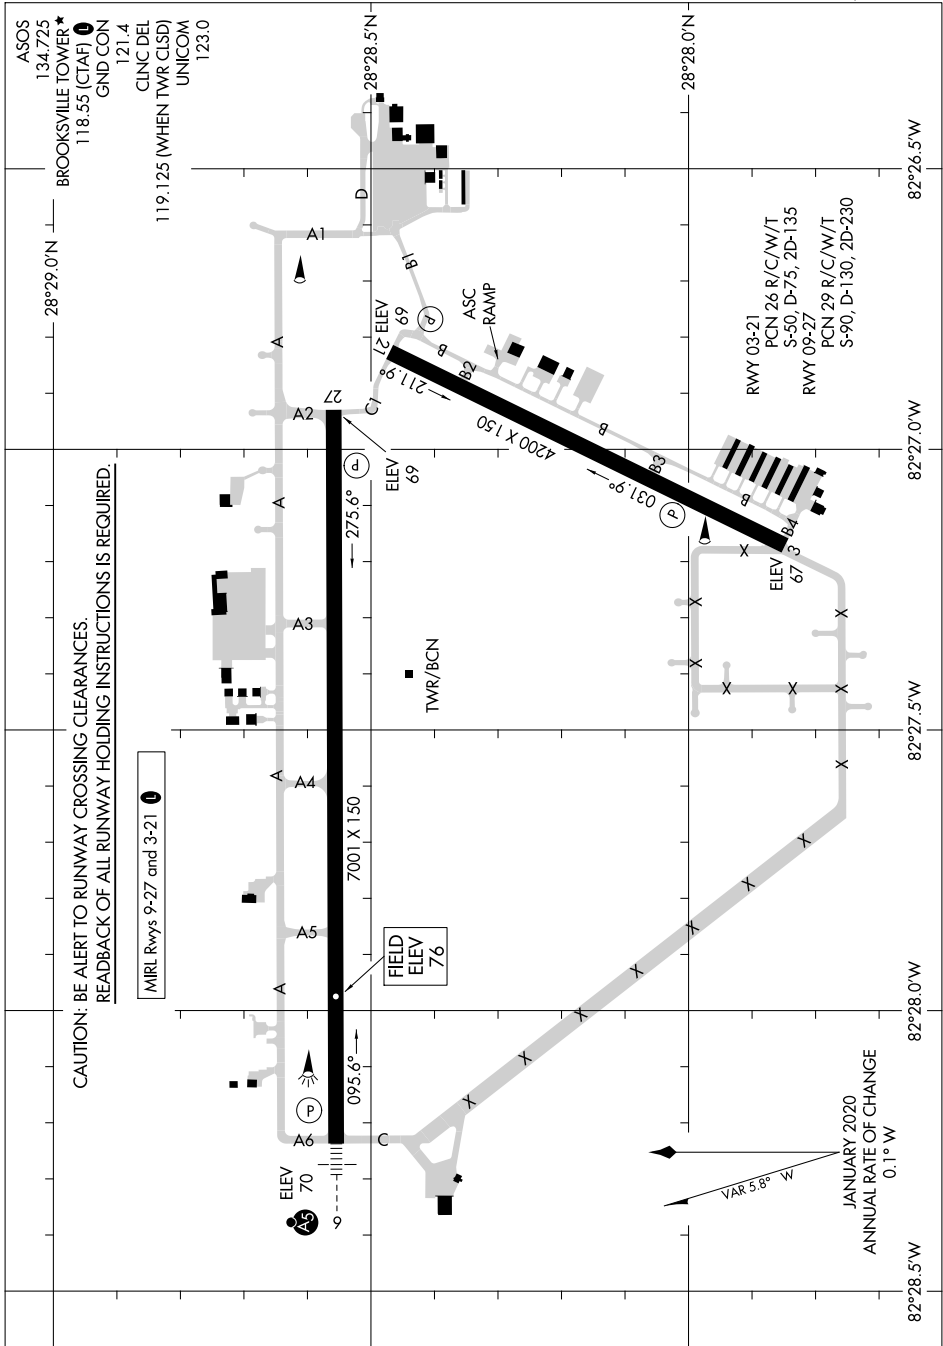

# AIRPORT DIAGRAM

AL-6210 (FAA)

BROOKSVILLE-TAMPA BAY RGNL (BKV)  
BROOKSVILLE, FLORIDA

SE-3, 20 FEB 2025 to 20 MAR 2025

SE-3, 20 FEB 2025 to 20 MAR 2025

# AIRPORT DIAGRAM

BROOKSVILLE, FLORIDA  
BROOKSVILLE-TAMPA BAY RGNL (BKV)