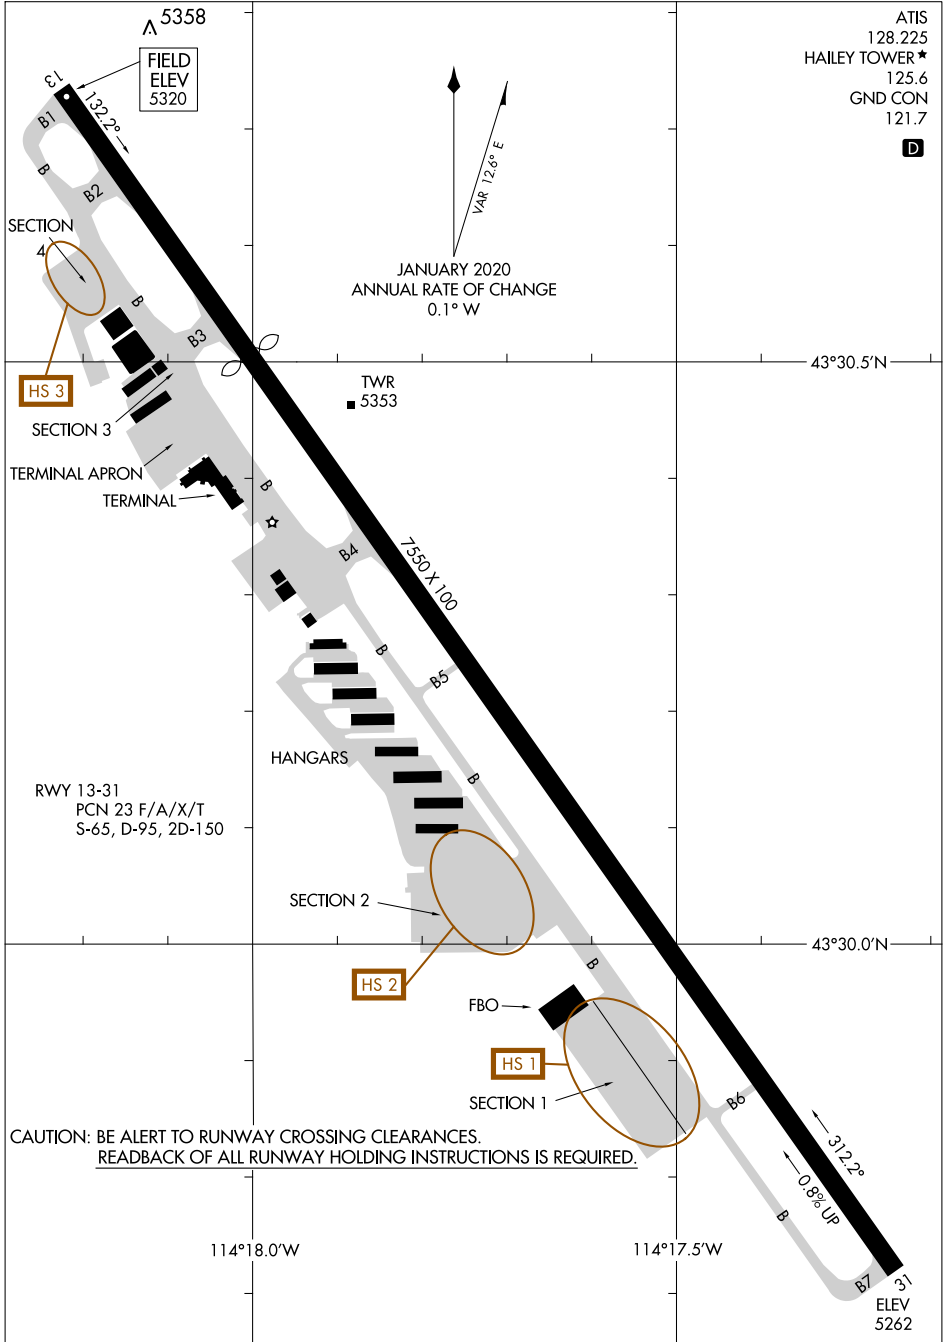

21112

AIRPORT DIAGRAM

AL-6239 (FAA)

FRIEDMAN MEML (SUN)

HAILEY, IDAHO

AIRPORT DIAGRAM

21112

HAILEY, IDAHO

FRIEDMAN MEML (SUN)

NW-1, 20 FEB 2025 to 20 MAR 2025