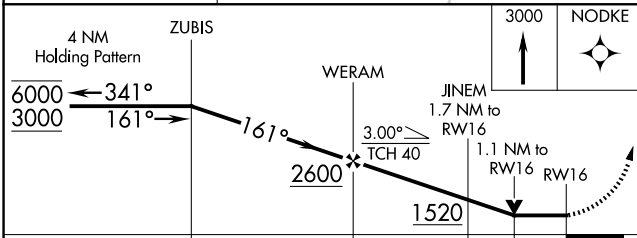

APP CRS 161°	Rwy Idg TDZE Apt Elev	4001 945 945

RNAV (GPS) RWY 16

CAMBRIDGE MUNI (CBG)

RNP APCH.	MISSED APPROACH: Climb to 3000 direct NODKE and hold.
▽ ▲	Rwy 16 helicopter visibility reduction below 3/4 SM NA.

AWOS-3 121.125	MINNEAPOLIS CENTER 121.05 235.775	UNICOM 122.8 (CTAF) 1

CATEGORY	A	B	C	D
LNAV MDA	1320-1	375 (400-1)		NA

NC-1, 20 FEB 2025 to 20 MAR 2025

NC-1, 20 FEB 2025 to 20 MAR 2025