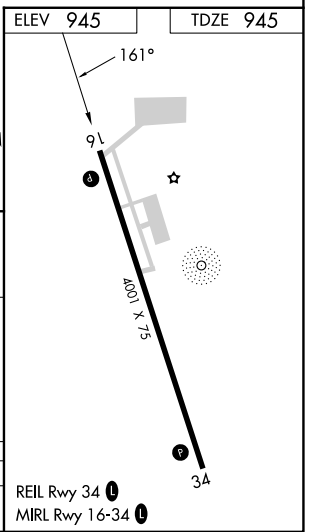

APP CRS 161°	Rwy Idg TDZE Apt Elev	4001 945 945

RNAV (GPS) RWY 16

CAMBRIDGE MUNI (CBG)

RNP APCH.	MISSED APPROACH: Climb to 3000 direct NODKE and hold.
▽ ▲	Rwy 16 helicopter visibility reduction below 3/4 SM NA.

AWOS-3 121.125	MINNEAPOLIS CENTER 121.05 235.775	UNICOM 122.8 (CTAF) 1

CATEGORY	A	B	C	D
LNAV MDA	1320-1	375 (400-1)		NA

NC-1, 20 FEB 2025 to 20 MAR 2025

NC-1, 20 FEB 2025 to 20 MAR 2025