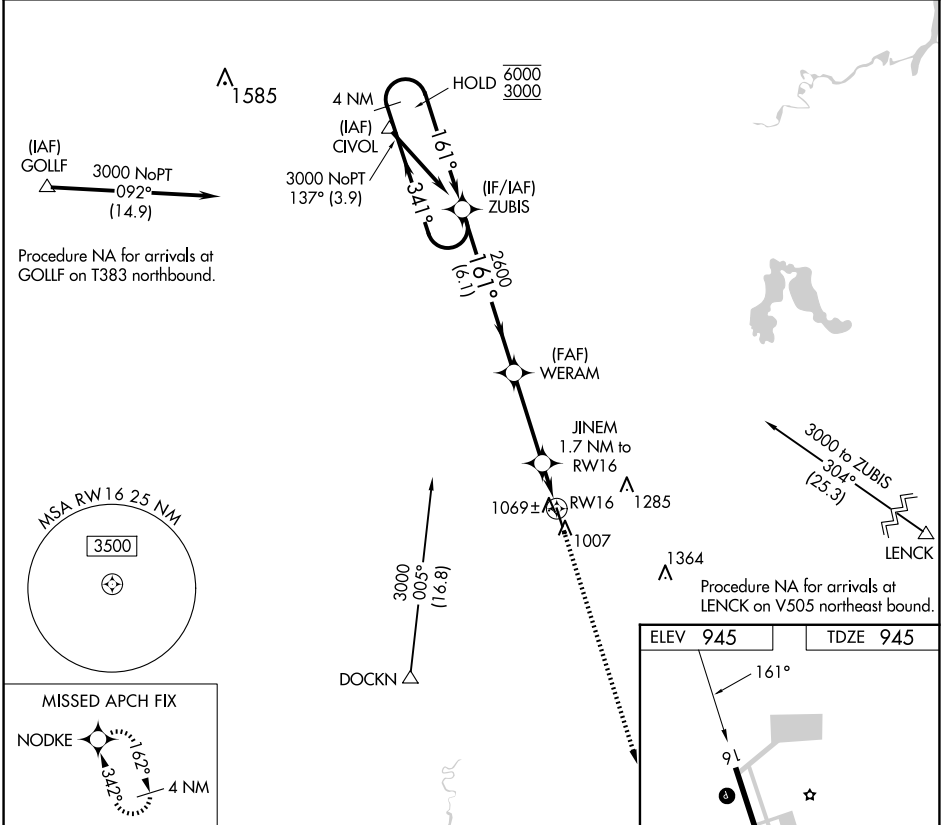

APP CRS 161°	Rwy Idg TDZE Apt Elev	4001 945 945
------------------------	-----------------------------	---

RNAV (GPS) RWY 16

CAMBRIDGE MUNI (CBG)

RNP APCH.	MISSED APPROACH: Climb to 3000 direct NODKE and hold.
▽ ▲	Rwy 16 helicopter visibility reduction below 3/4 SM NA.

AWOS-3 121.125	MINNEAPOLIS CENTER 121.05 235.775	UNICOM 122.8 (CTAF) 1
--------------------------	---	---------------------------------

CATEGORY	A	B	C	D
LNAV MDA	1320-1	375 (400-1)		NA

NC-1, 20 FEB 2025 to 20 MAR 2025

NC-1, 20 FEB 2025 to 20 MAR 2025