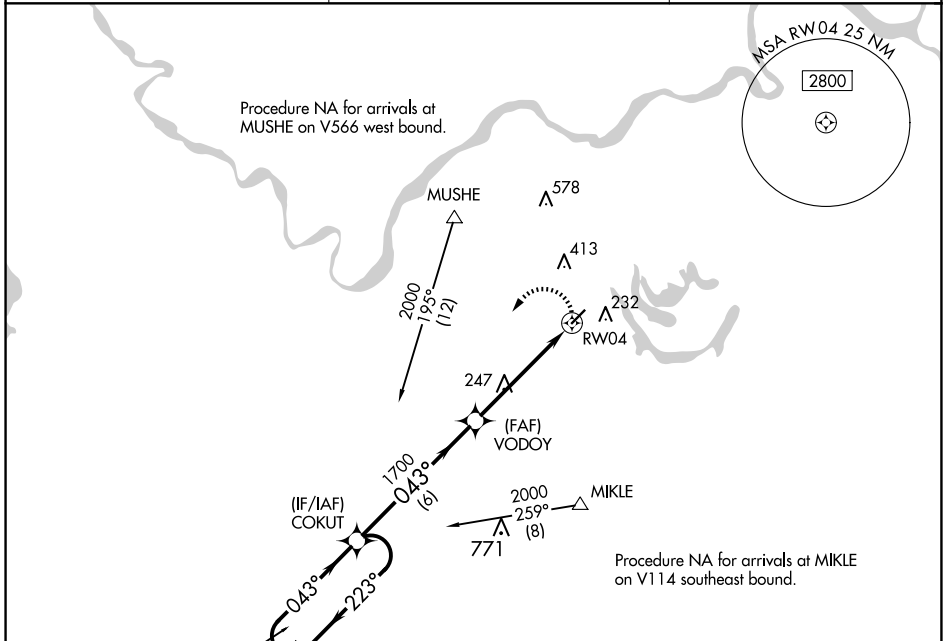

APP CRS	Rwy Idg	3799
043°	TDZE	77
	Apt Elev	78

RNAV (GPS) RWY 4

MARKSVILLE MUNI (MKV)

RNP APCH - GPS.

NA Circling Rwy 22 NA at night. Use Esler Rgnl altimeter setting. When not received, use Alexandria Intl. Rwy 4 helicopter visibility reduction below 3/4 SM NA.

MISSED APPROACH: Climbing left turn to 2000 direct COKUT and hold.

ESF ASOS 119.425	POLK APP CON 125.4 302.2	CTAF 122.9 0
----------------------------	------------------------------------	------------------------

SC-4, 20 FEB 2025 to 20 MAR 2025

SC-4, 20 FEB 2025 to 20 MAR 2025

ELEV 78	TDZE 77
---------	---------

CATEGORY	A	B	C	D
LNAV MDA	680-1	603 (700-1)	NA	
C CIRCLING	760-1 682 (700-1)	820-1 742 (800-1)	NA	