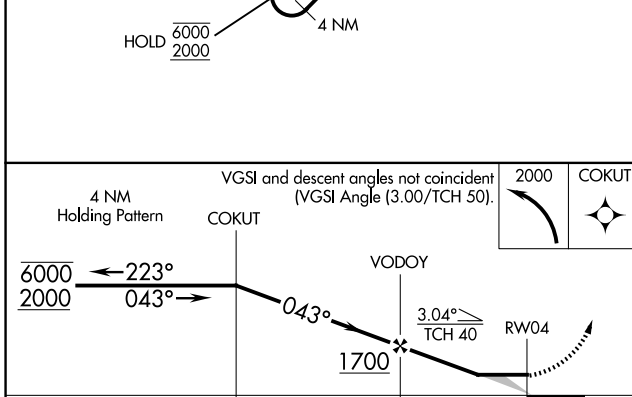

APP CRS	Rwy Idg	3799
043°	TDZE	77
	Apt Elev	78

RNAV (GPS) RWY 4

MARKSVILLE MUNI (MKV)

RNP APCH - GPS.

NA Circling Rwy 22 NA at night. Use Esler Rgnl altimeter setting. When not received, use Alexandria Intl. Rwy 4 helicopter visibility reduction below 3/4 SM NA.

MISSED APPROACH: Climbing left turn to 2000 direct COKUT and hold.

ESF ASOS 119.425	POLK APP CON 125.4 302.2	CTAF 122.9 0
----------------------------	------------------------------------	------------------------

SC-4, 20 FEB 2025 to 20 MAR 2025

SC-4, 20 FEB 2025 to 20 MAR 2025

ELEV 78	TDZE 77
---------	---------

CATEGORY	A	B	C	D
LNAV MDA	680-1	603 (700-1)	NA	
C CIRCLING	760-1 682 (700-1)	820-1 742 (800-1)	NA	