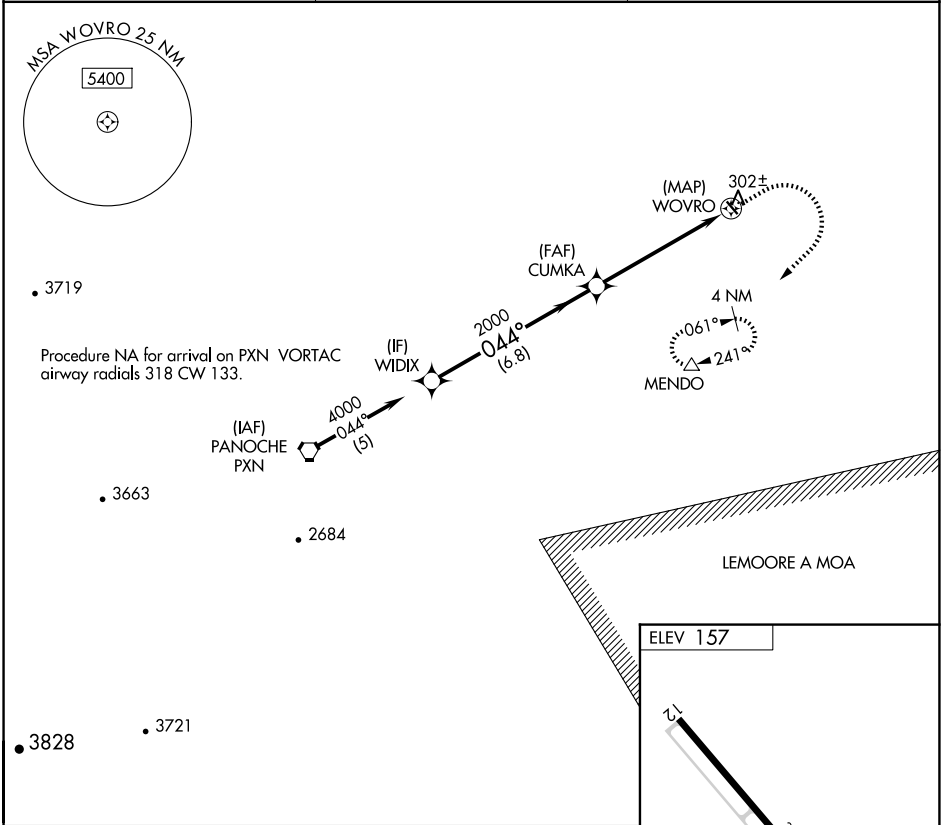

APP CRS	Rwy Idg	N/A
044°	TDZE	N/A
	Apt Elev	157

RNAV (GPS)-B

FIREBAUGH (F34)

RNP APCH.

NA Procedure NA at night. Use Madera altimeter setting, when not received, use Merced Yosemite Rgnl altimeter setting.

MISSED APPROACH: Climb to 2000 then climbing right turn to 3000 direct MENDO and hold.

MAE ASOS
134.725

NORCAL APP CON
120.95 269.45

CTAF
122.9

CATEGORY	A	B	C	D
CIRCLING	740-1	583 (600-1)	NA	

SW-2, 20 FEB 2025 to 20 MAR 2025

SW-2, 20 FEB 2025 to 20 MAR 2025