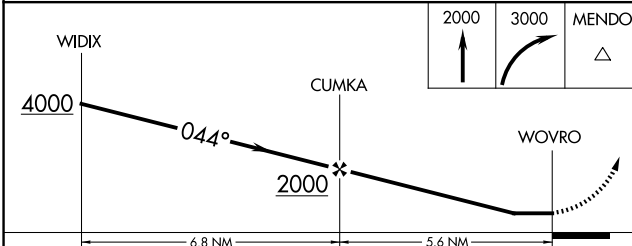

APP CRS	Rwy Idg	N/A
044°	TDZE	N/A
	Apt Elev	157

RNAV (GPS)-B

FIREBAUGH (F34)

RNP APCH.

NA Procedure NA at night. Use Madera altimeter setting, when not received, use Merced Yosemite Rgnl altimeter setting.

MISSED APPROACH: Climb to 2000 then climbing right turn to 3000 direct MENDO and hold.

MAE ASOS
134.725

NORCAL APP CON
120.95 269.45

CTAF
122.9

CATEGORY	A	B	C	D
CIRCLING	740-1	583 (600-1)	NA	

SW-2, 20 FEB 2025 to 20 MAR 2025