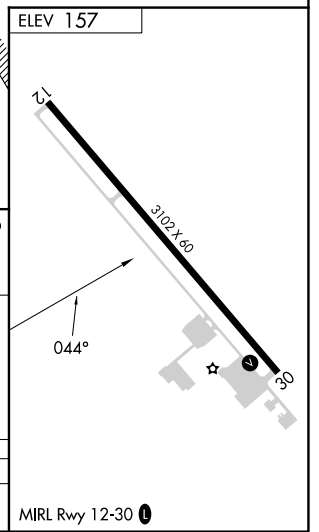

APP CRS	Rwy Idg	N/A
044°	TDZE	N/A
	Apt Elev	157

RNAV (GPS)-B

FIREBAUGH (F34)

RNP APCH.

NA Procedure NA at night. Use Madera altimeter setting, when not received, use Merced Yosemite Rgnl altimeter setting.

MISSED APPROACH: Climb to 2000 then climbing right turn to 3000 direct MENDO and hold.

MAE ASOS
134.725

NORCAL APP CON
120.95 269.45

CTAF
122.9

CATEGORY	A	B	C	D
CIRCLING	740-1	583 (600-1)	NA	

SW-2, 20 FEB 2025 to 20 MAR 2025