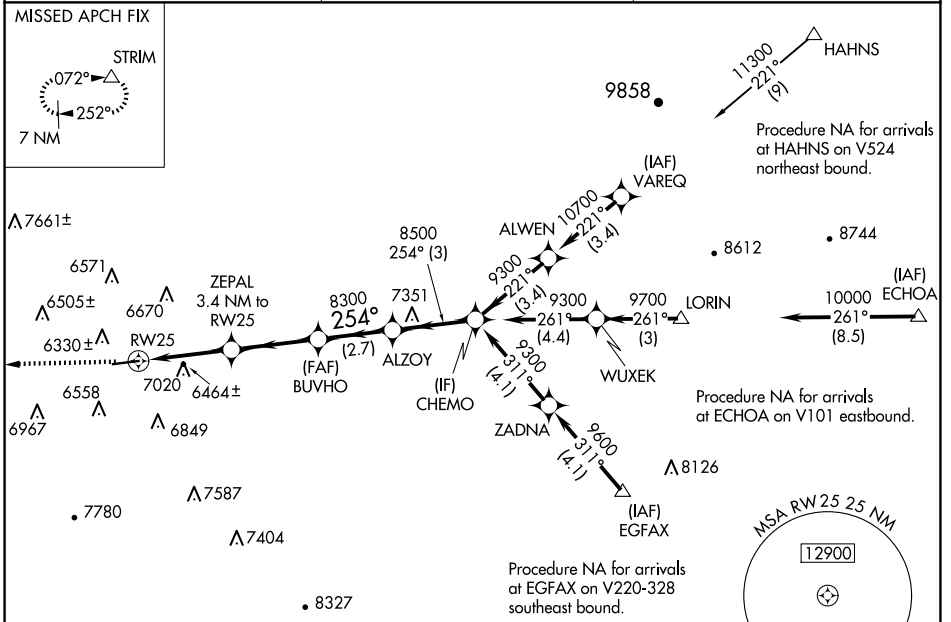

WAAS CH 93841 W25A	APP CRS 254°	Rwy Idg TDZE Apt Elev	5606 6198 6198
--	------------------------	-----------------------------	---

RNAV (GPS) RWY 25

CRAIG-MOFFAT (CAG)

RNP APCH.	<p>⚠ Circling NA for Cat D south of Rwy 7-25. Straight-in and Circling Rwy 25 NA at night. Rwy 25 helicopter visibility reduction below 1 SM NA.</p> <p>❄ -31°C</p>	<p>MISSED APPROACH: Climbing right turn to 10000 direct STRIM and hold, continue climb-in-hold to 10000.</p>
-----------	---	--

ASOS 135.425	DENVER CENTER 120.475 235.975	UNICOM 122.8 (CTAF) 0
------------------------	---	---------------------------------

ELEV 6198	TDZE 6198
------------------	------------------

10000	STRIM				
		BUVHO	ALZOY	CHEMO	
		8300	8500	9300	
		7300			
		3.4 NM	3.1 NM	2.7 NM	3 NM

CATEGORY	A	B	C	D
LP MDA	6720-1	522 (600-1)	6720-1½	522 (600-1½)
LNAV MDA	7280-1¼ 1082 (1100-1¼)	7280-1½ 1082 (1100-1½)	7280-3	1082 (1100-3)
<input checked="" type="checkbox"/> CIRCLING	7280-1¼ 1082 (1100-1¼)	7320-1½ 1122 (1300-1½)	7720-3	1522 (1600-3)

SW-1, 20 FEB 2025 to 20 MAR 2025

SW-1, 20 FEB 2025 to 20 MAR 2025