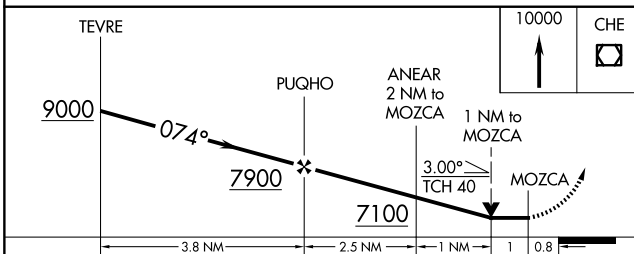

ELEV 6198	TDZE 6193