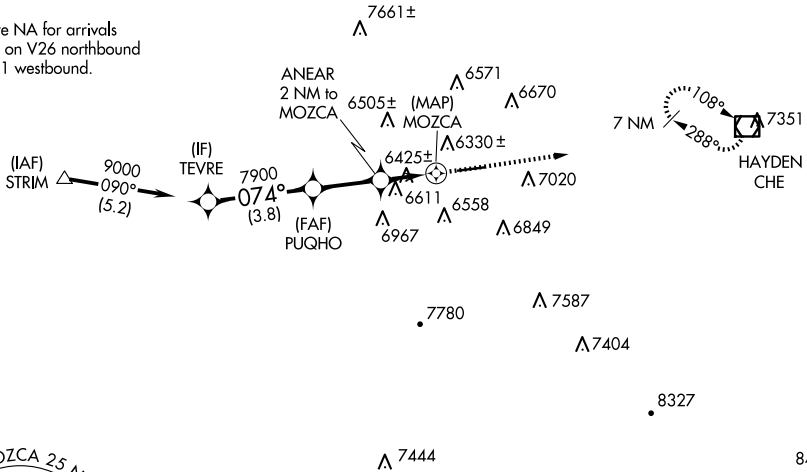

WAAS CH 61341 W07A	APP CRS 074°	Rwy Idg TDZE Apt Elev	5606 6193 6198
--	------------------------	-----------------------------	---

RNAV (GPS) RWY 7

CRAIG-MOFFAT (CAG)

RNP APCH.

Circling NA for Cat D south of Rwy 7-25.
 Rwy 7 helicopter visibility reduction below 3/4 SM NA.
 Circling Rwy 25 NA at night.
 -31°C

MISSED APPROACH: Climb to 10000 direct CHE VOR/DME and hold, continue climb-in-hold to 10000.

ASOS 135.425	DENVER CENTER 120.475 235.975	UNICOM 122.8 (CTAF)
------------------------	---	-------------------------------

Procedure NA for arrivals at STRIM on V26 northbound and V101 westbound.

ELEV 6198	TDZE 6193
-----------	-----------

CATEGORY	A	B	C	D
LP MDA	6800-1	607 (700-1)	6800-1 3/4	607 (700-1 3/4)
LNNAV MDA	6880-1	687 (700-1)	6880-2	687 (700-2)
CIRCLING	7180-1 1/4 982 (1000-1 1/4)	7320-1 1/2 1122 (1200-1 1/2)	7720-3	1522 (1600-3)

REIL Rwys 7 and 25

MIRL Rwy 7-25

SW-1, 20 FEB 2025 to 20 MAR 2025

SW-1, 20 FEB 2025 to 20 MAR 2025