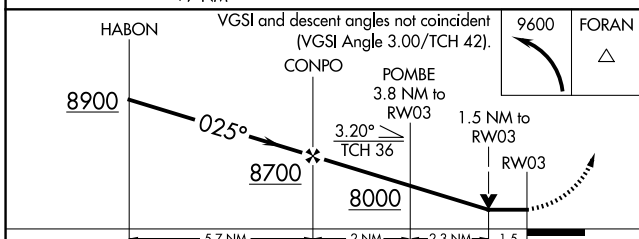

WAAS CH 56424 W03A	APP CRS 025°	Rwy Idg 7000 TDZE 6719 Apt Elev 6742
--	------------------------	---

RNAV (GPS) RWY 3

WINDOW ROCK (RQE)

RNP APCH-GPS.	MISSED APPROACH: Climbing left turn to 9600 direct FORAN and hold.
<p>▼ Circling Rwy 21 NA at night.</p> <p>▲ Rwy 3 helicopter visibility reduction below ¼ SM NA.</p>	

ASOS 118.325	ALBUQUERQUE CENTER 124.325 288.25	UNICOM 122.8 (CTAF) 0
------------------------	---	---------------------------------

SW-4, 20 FEB 2025 to 20 MAR 2025

SW-4, 20 FEB 2025 to 20 MAR 2025

ELEV 6742	TDZE 6719
-----------	-----------