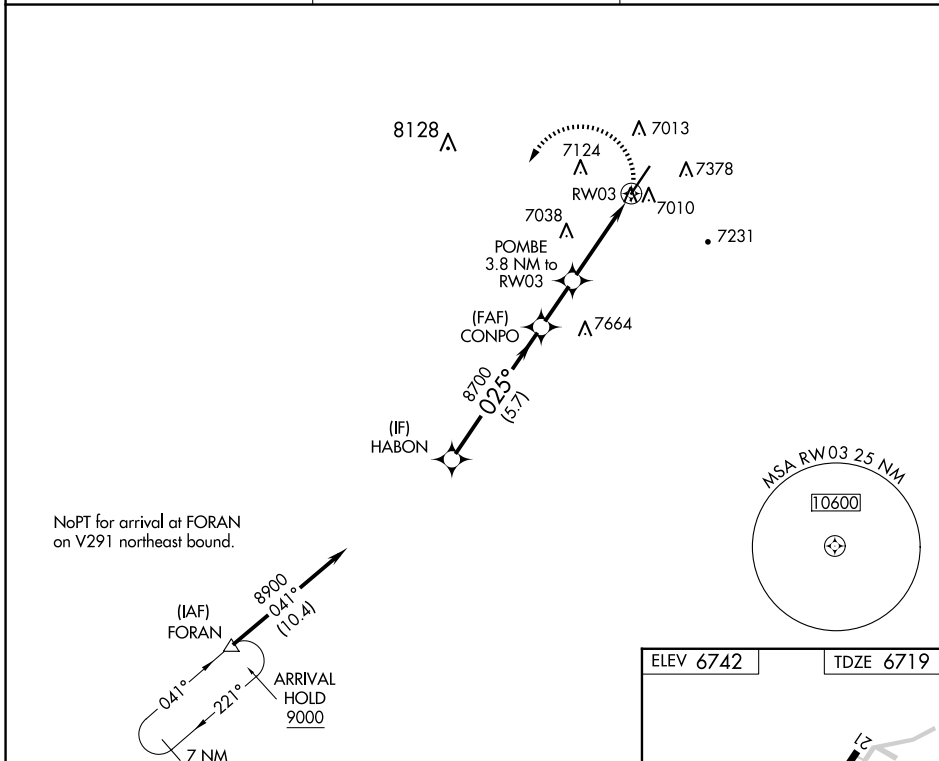

WAAS CH 56424 W03A	APP CRS 025°	Rwy Idg 7000 TDZE 6719 Apt Elev 6742
--	------------------------	---

RNAV (GPS) RWY 3

WINDOW ROCK (RQE)

RNP APCH-GPS.	MISSED APPROACH: Climbing left turn to 9600 direct FORAN and hold.
<p>▼ Circling Rwy 21 NA at night.</p> <p>▲ Rwy 3 helicopter visibility reduction below ¼ SM NA.</p>	

ASOS 118.325	ALBUQUERQUE CENTER 124.325 288.25	UNICOM 122.8 (CTAF) 0
------------------------	---	---------------------------------

SW-4, 20 FEB 2025 to 20 MAR 2025

SW-4, 20 FEB 2025 to 20 MAR 2025

ELEV 6742	TDZE 6719
-----------	-----------

CATEGORY	A	B	C	D
LP MDA	7240-1	521 (600-1)	7240-1½ 521 (600-1½)	NA
LNAV MDA	7360-1	641 (700-1)	7360-1⅞ 641 (700-1⅞)	NA
CIRCLING	7740-1¼ 998 (1000-1¼)	7740-1½ 998 (1000-1½)	7780-3 1038 (1100-3)	NA