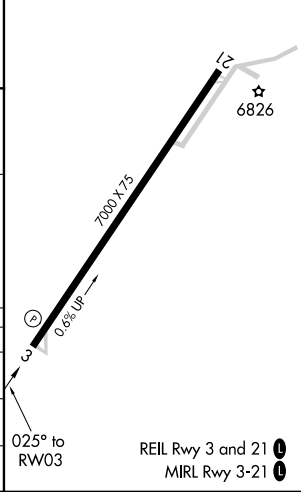

WAAS CH 56424 W03A	APP CRS 025°	Rwy Idg 7000 TDZE 6719 Apt Elev 6742
--	------------------------	---

RNAV (GPS) RWY 3

WINDOW ROCK (RQE)

RNP APCH-GPS.	MISSED APPROACH: Climbing left turn to 9600 direct FORAN and hold.
<p>▼ Circling Rwy 21 NA at night.</p> <p>▲ Rwy 3 helicopter visibility reduction below ¼ SM NA.</p>	

ASOS 118.325	ALBUQUERQUE CENTER 124.325 288.25	UNICOM 122.8 (CTAF) 0
------------------------	---	---------------------------------

SW-4, 20 FEB 2025 to 20 MAR 2025

SW-4, 20 FEB 2025 to 20 MAR 2025

ELEV 6742	TDZE 6719
-----------	-----------

CATEGORY	A	B	C	D
LP MDA	7240-1	521 (600-1)	7240-1½ 521 (600-1½)	NA
LNAV MDA	7360-1	641 (700-1)	7360-1⅞ 641 (700-1⅞)	NA
CIRCLING	7740-1¼ 998 (1000-1¼)	7740-1½ 998 (1000-1½)	7780-3 1038 (1100-3)	NA