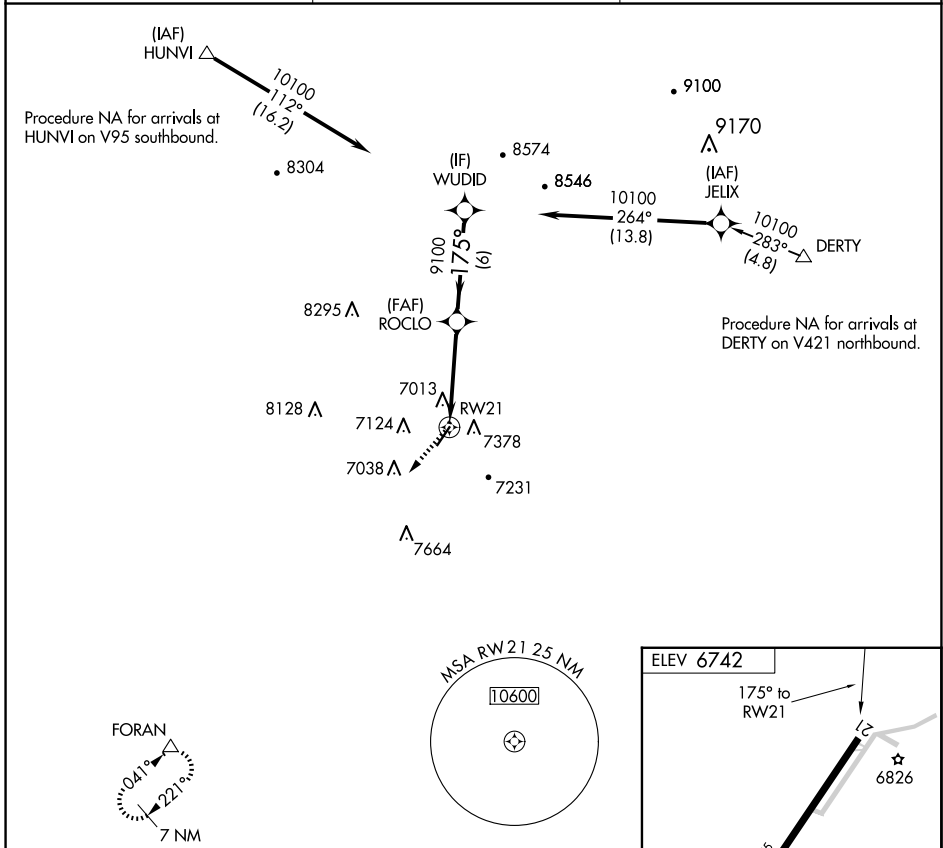

APP CRS 175°	Rwy Idg TDZE Apt Elev	N/A N/A 6742
------------------------	-----------------------------	-----------------------------------------

RNAV (GPS)-B

WINDOW ROCK (R,Q,E)

RNP APCH.	MISSED APPROACH: Climbing right turn to 9600 direct FORAN and hold.
Circling Rwy 21 NA at night.	

ASOS 118.325	ALBUQUERQUE CENTER 124.325 288.25	UNICOM 122.8 (CTAF) 0
------------------------	---------------------------------------------	---------------------------------

9600	FORAN △	WUDID		
	RW21	ROCLO		
		10100		
		175°		
		9100		
	5.7 NM	6 NM		
CATEGORY	A	B	C	D
CIRCLING	7740-1¼ 998 (1000-1¼)	7740-1½ 998 (1000-1½)	7780-3 1038 (1100-3)	8080-3 1338 (1400-3)

SW-4, 20 FEB 2025 to 20 MAR 2025

SW-4, 20 FEB 2025 to 20 MAR 2025