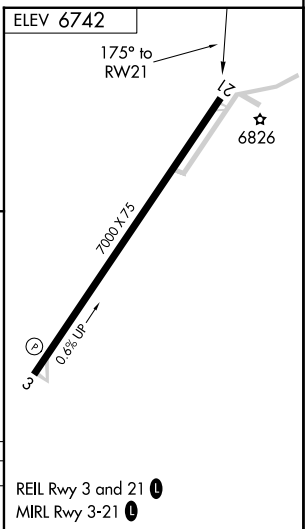

APP CRS 175°	Rwy Idg TDZE Apt Elev	N/A N/A 6742
------------------------	-----------------------------	-----------------------------------------

RNAV (GPS)-B

WINDOW ROCK (R,Q,E)

RNP APCH.	MISSED APPROACH: Climbing right turn to 9600 direct FORAN and hold.
Circling Rwy 21 NA at night.	

ASOS 118.325	ALBUQUERQUE CENTER 124.325 288.25	UNICOM 122.8 (CTAF) 0
------------------------	---------------------------------------------	---------------------------------

9600	FORAN △	WUDID		
	RW21	ROCLO		
		10100		
		175°		
		9100		
	5.7 NM	6 NM		
CATEGORY	A	B	C	D
CIRCLING	7740-1¼ 998 (1000-1¼)	7740-1½ 998 (1000-1½)	7780-3 1038 (1100-3)	8080-3 1338 (1400-3)