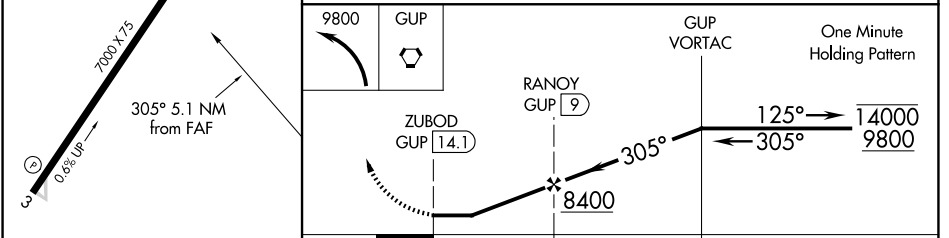

VORTAC GUP 115.1 Chan 98	APP CRS 305°	Rwy ldg TDZE Apt Elev N/A 6742
--	------------------------	--

VOR-A
WINDOW ROCK (R,Q,E)

DME required.	MISSED APPROACH: Climbing left turn to 9800 direct GUP VORTAC and hold.
Circling Rwy 21 NA at night.	

ASOS 118.325	ALBUQUERQUE CENTER 124.325 288.25	UNICOM 122.8 (CTAF) 0
------------------------	---	---------------------------------

CATEGORY	A	B	C	D
CIRCLING	7740-1¼ 998 (1000-1¼)	7740-1½ 998 (1000-1½)	7780-3 1038 (1100-3)	8080-3 1338 (1400-3)