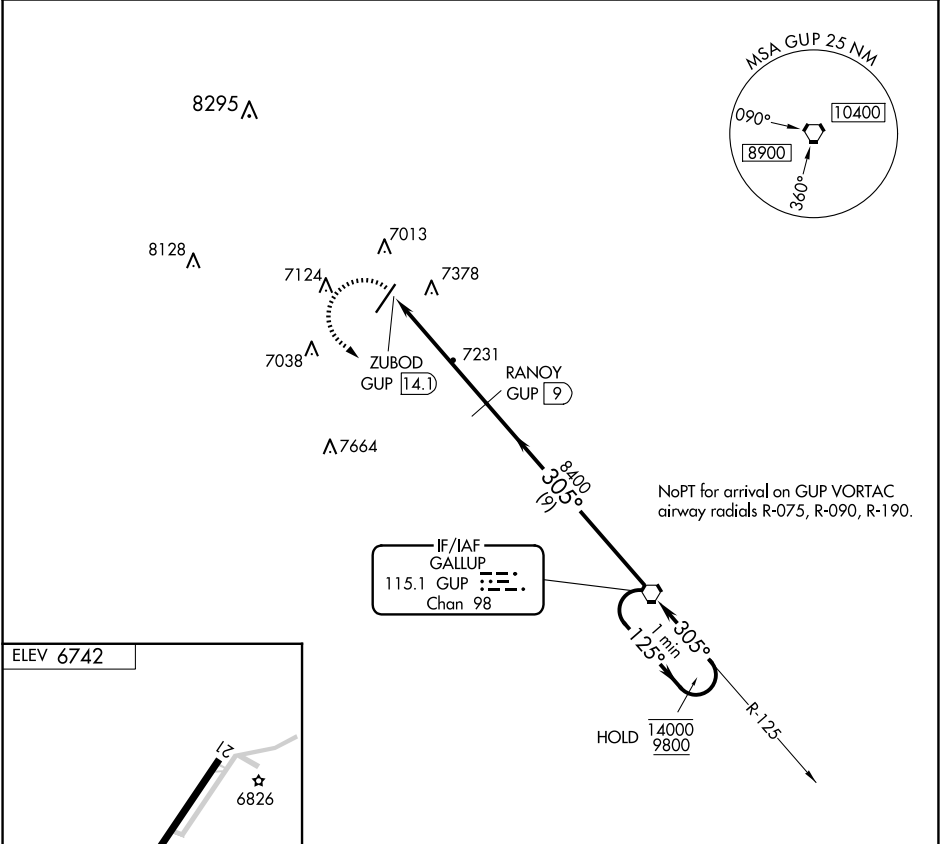

VORTAC GUP 115.1 Chan 98	APP CRS 305°	Rwy ldg TDZE Apt Elev N/A 6742
--	------------------------	--

VOR-A
WINDOW ROCK (R,Q,E)

DME required.	MISSED APPROACH: Climbing left turn to 9800 direct GUP VORTAC and hold.
Circling Rwy 21 NA at night.	

ASOS 118.325	ALBUQUERQUE CENTER 124.325 288.25	UNICOM 122.8 (CTAF) 0
------------------------	---	---------------------------------

CATEGORY	A	B	C	D
CIRCLING	7740-1¼ 998 (1000-1¼)	7740-1½ 998 (1000-1½)	7780-3 1038 (1100-3)	8080-3 1338 (1400-3)

SW-4, 20 FEB 2025 to 20 MAR 2025

SW-4, 20 FEB 2025 to 20 MAR 2025