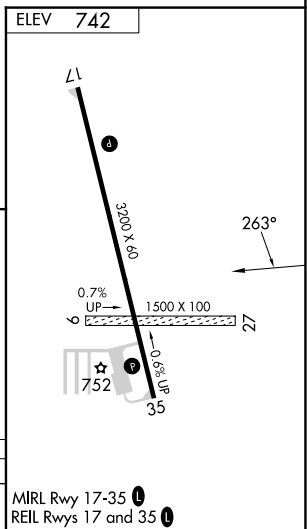

APP CRS 263°	Rwy Idg TDZE Apt Elev	N/A N/A 742
------------------------	-----------------------------	--

RNAV (GPS)-A

RICHLAND (93C)

RNP APCH. NA	Circling NA to Rwys 9 and 27. Procedure NA at night. Use Lone Rock altimeter setting.	MISSED APPROACH: Climbing right turn to 3000 direct JIRX and hold.
-----------------	---	--

LNR ASOS 119.425	CHICAGO CENTER 133.3 257.925	CTAF 122.9 0
----------------------------	--	------------------------

CATEGORY	A	B	C	D
CIRCLING	1680-1¼ 938 (1000-1¼)	1700-1½ 958 (1000-1½)	NA	

MIRL Rwy 17-35
REIL Rws 17 and 35