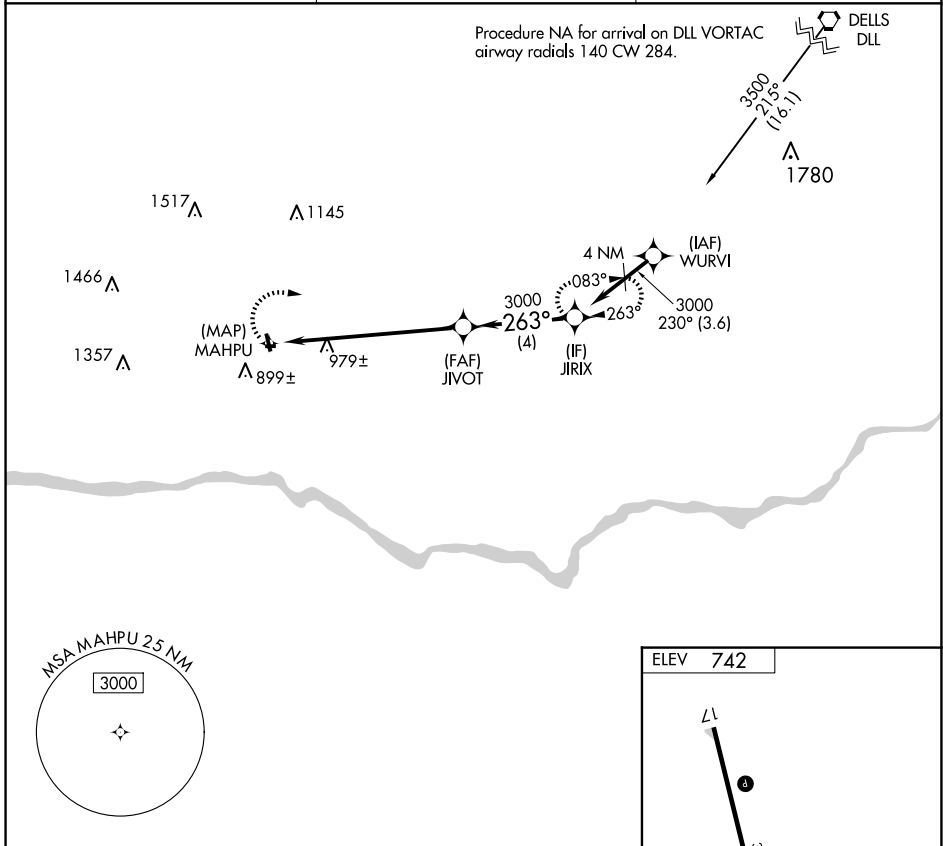

APP CRS 263°	Rwy Idg TDZE Apt Elev	N/A N/A 742
------------------------	-----------------------------	--

RNAV (GPS)-A

RICHLAND (93C)

RNP APCH. NA	Circling NA to Rwys 9 and 27. Procedure NA at night. Use Lone Rock altimeter setting.	MISSED APPROACH: Climbing right turn to 3000 direct JIRX and hold.
-----------------	---	--

LNR ASOS 119.425	CHICAGO CENTER 133.3 257.925	CTAF 122.9 0
----------------------------	--	------------------------

CATEGORY	A	B	C	D
CIRCLING	1680-1¼ 938 (1000-1¼)	1700-1½ 958 (1000-1½)	NA	

MIRL Rwy 17-35
REIL Rws 17 and 35

EC-3, 20 FEB 2025 to 20 MAR 2025

EC-3, 20 FEB 2025 to 20 MAR 2025