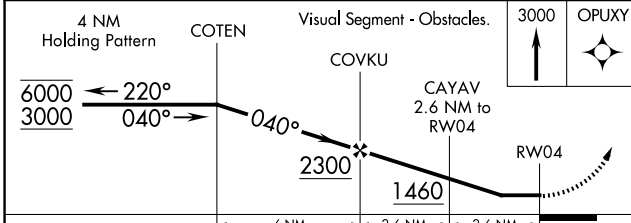

WAAS CH 42935 W04A	APP CRS 040°	Rwy Idg TDZE Apt Elev	5000 605 615
--	------------------------	-----------------------------	---

RNAV (GPS) RWY 4

SILER CITY MUNI (SCR)

RNP APCH.		MISSED APPROACH: Climb to 3000 direct OPUXY and hold.
AWOS-3 125.775	GREENSBORO APP CON 126.6 327.075	UNICOM 122.7 (CTAF) 0

CATEGORY	A	B	C	D
LP MDA	1000-1	395 (400-1)	1000-1½ 395 (400-1½)	NA
LNAV MDA	1020-1	415 (500-1)	1020-1¼ 415 (500-1¼)	NA
C CIRCLING	1240-1	625 (700-1)	1240-1¾ 625 (700-1¾)	NA

SE-2, 20 FEB 2025 to 20 MAR 2025