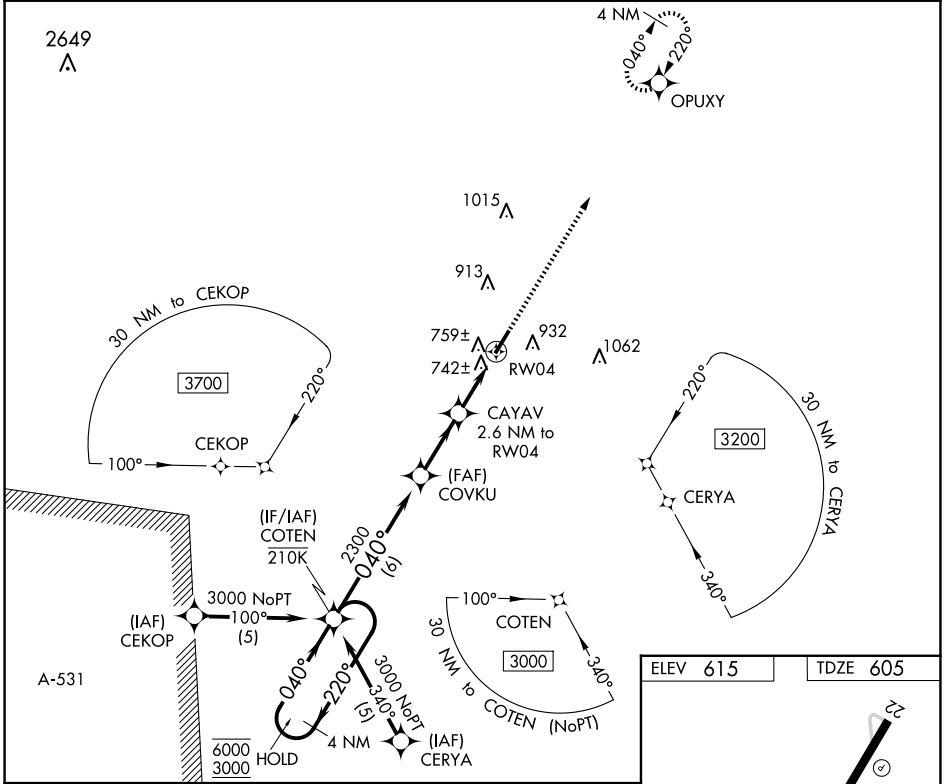

WAAS CH 42935 W04A	APP CRS 040°	Rwy Idg TDZE Apt Elev	5000 605 615
--	------------------------	-----------------------------	---

RNAV (GPS) RWY 4

SILER CITY MUNI (SCR)

RNP APCH.		MISSED APPROACH: Climb to 3000 direct OPUXY and hold.
AWOS-3 125.775	GREENSBORO APP CON 126.6 327.075	UNICOM 122.7 (CTAF) 0

CATEGORY	A	B	C	D
LP MDA	1000-1	395 (400-1)	1000-1½ 395 (400-1½)	NA
LNAV MDA	1020-1	415 (500-1)	1020-1¼ 415 (500-1¼)	NA
C CIRCLING	1240-1	625 (700-1)	1240-1¾ 625 (700-1¾)	NA

SE-2, 20 FEB 2025 to 20 MAR 2025

SE-2, 20 FEB 2025 to 20 MAR 2025