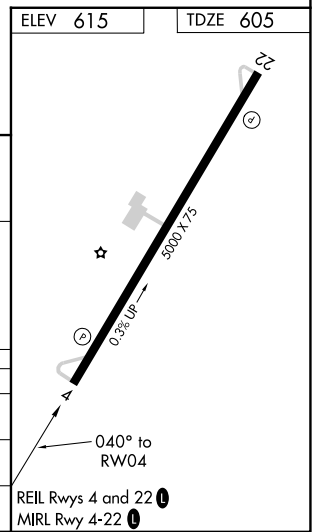

WAAS CH 42935 W04A	APP CRS 040°	Rwy Idg TDZE Apt Elev	5000 605 615
--	------------------------	-----------------------------	---

RNAV (GPS) RWY 4

SILER CITY MUNI (SCR)

RNP APCH.		MISSED APPROACH: Climb to 3000 direct OPUXY and hold.
AWOS-3 125.775	GREENSBORO APP CON 126.6 327.075	UNICOM 122.7 (CTAF) 0

CATEGORY	A	B	C	D
LP MDA	1000-1	395 (400-1)	1000-1½ 395 (400-1½)	NA
LNAV MDA	1020-1	415 (500-1)	1020-1¼ 415 (500-1¼)	NA
C CIRCLING	1240-1	625 (700-1)	1240-1¾ 625 (700-1¾)	NA

SE-2, 20 FEB 2025 to 20 MAR 2025