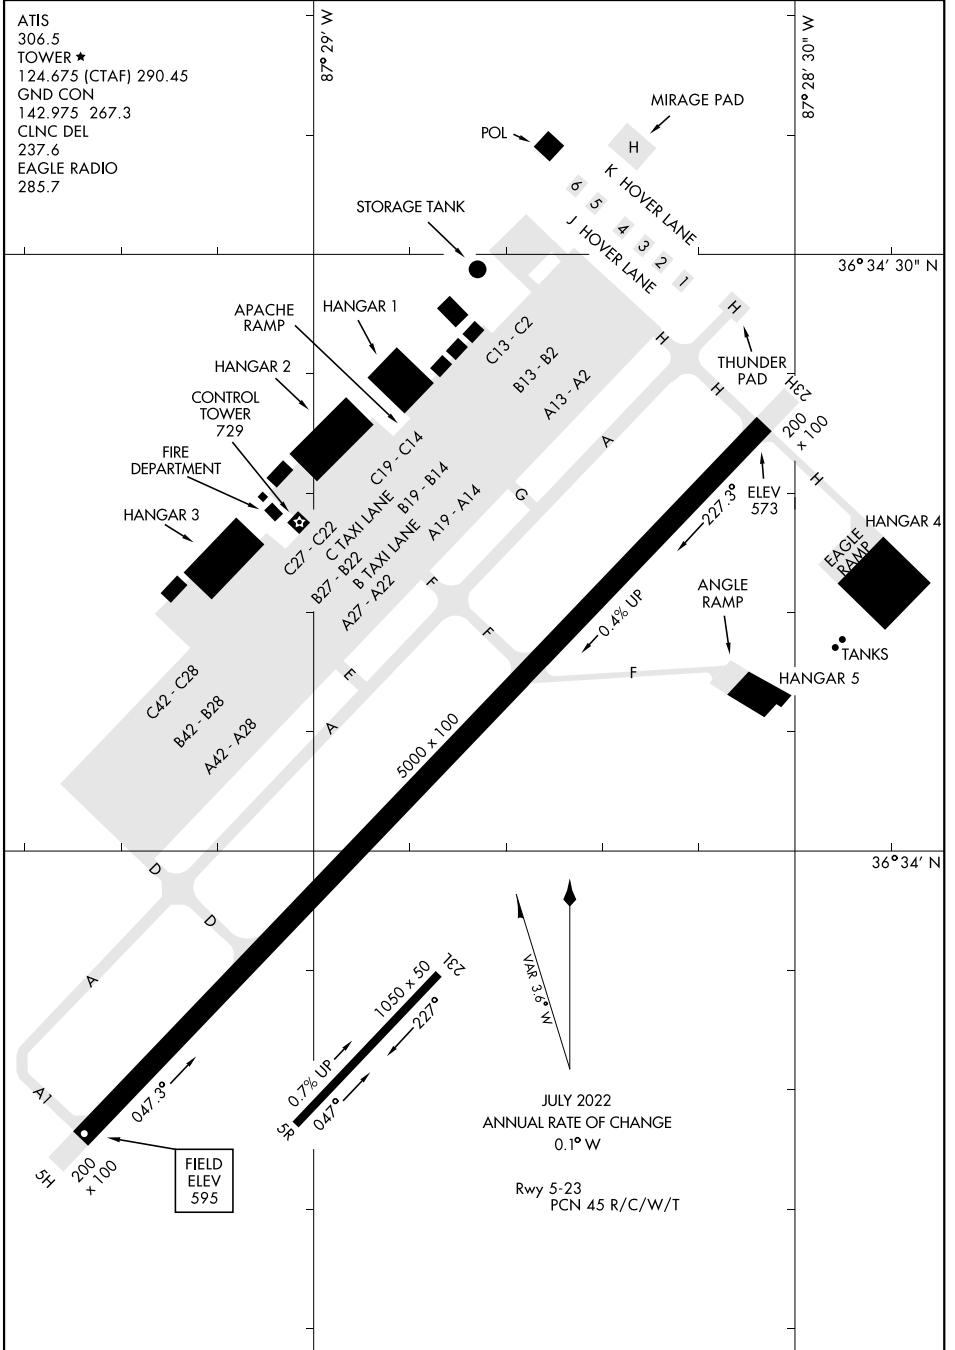

AIRPORT DIAGRAM

ATIS
 306.5
 TOWER ★
 124.675 (CTAF) 290.45
 GND CON
 142.975 267.3
 CLNC DEL
 237.6
 EAGLE RADIO
 285.7

SE-1, 20 FEB 2025 to 20 MAR 2025

SE-1, 20 FEB 2025 to 20 MAR 2025

AIRPORT DIAGRAM