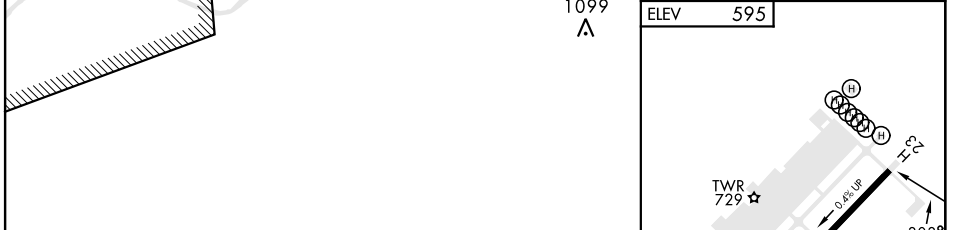

COPTER NDB 303°

LOM CK 335	APCH CRS 303°	Rwy Idg TDZE Arprt Elev	N/A N/A 595	[USA]	SABRE AAF (FORT CAMPBELL) (KEOD)
----------------------	-------------------------	-------------------------------	--	-------	----------------------------------

RADAR required (for procedure entry)

When local altimeter setting not received, use Fort Campbell, KY altimeter setting.

MISSED APPROACH: Climbing left turn to 2200 direct CK LOM and hold.

ATIS 306.5	CAMPBELL APP CON 134.35 307.025	TOWER ★ 124.675 (CTAF) 290.45	GND CON 142.975 267.3	CLNC DEL 237.6	EAGLE RADIO 285.7	ASR
----------------------	---	---	---------------------------------	--------------------------	-----------------------------	-----

CATEGORY	COPTER				
H-303°	1080-½	485	(500-½)		
FAF to MAP 5.1 NM					
Knots	45	60	75	90	105
Min:Sec	6:48	5:06	4:05	3:24	2:55

COPTER NDB 303°

SE-1, 20 FEB 2025 to 20 MAR 2025

SE-1, 20 FEB 2025 to 20 MAR 2025