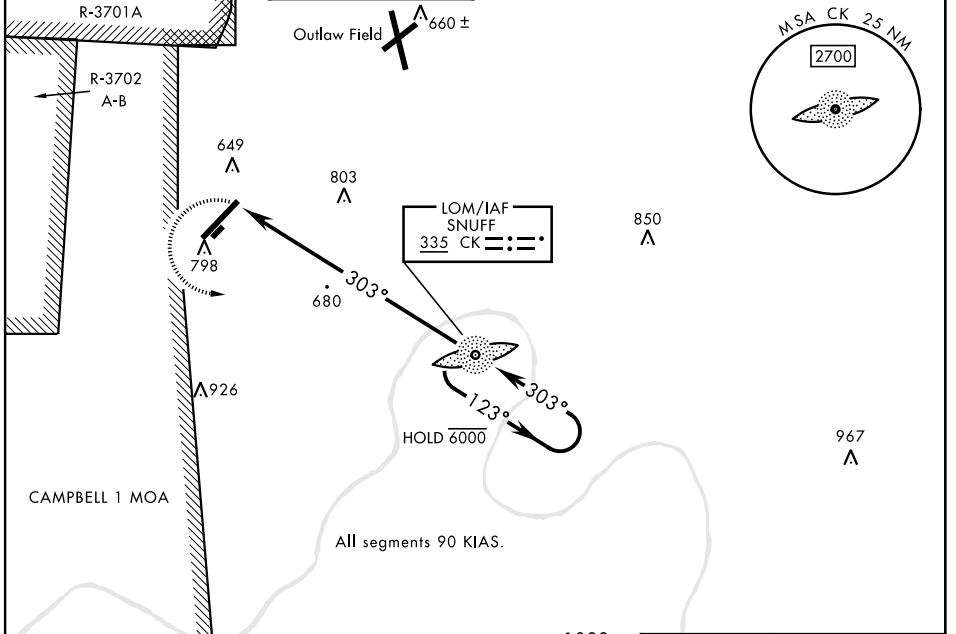

COPTER NDB 303°

LOM CK 335	APCH CRS 303°	Rwy Idg TDZE Arprt Elev	N/A N/A 595	[USA]	SABRE AAF (FORT CAMPBELL) (KEOD)
----------------------	-------------------------	-------------------------------	--	-------	----------------------------------

RADAR required (for procedure entry)

When local altimeter setting not received, use Fort Campbell, KY altimeter setting.

MISSED APPROACH: Climbing left turn to 2200 direct CK LOM and hold.

ATIS 306.5	CAMPBELL APP CON 134.35 307.025	TOWER ★ 124.675 (CTAF) 290.45	GND CON 142.975 267.3	CLNC DEL 237.6	EAGLE RADIO 285.7	ASR
----------------------	---	---	---------------------------------	--------------------------	-----------------------------	-----

CATEGORY	COPTER				
H-303°	1080-½	485	(500-½)		
FAF to MAP 5.1 NM					
Knots	45	60	75	90	105
Min:Sec	6:48	5:06	4:05	3:24	2:55

COPTER NDB 303°

SE-1, 20 FEB 2025 to 20 MAR 2025

SE-1, 20 FEB 2025 to 20 MAR 2025