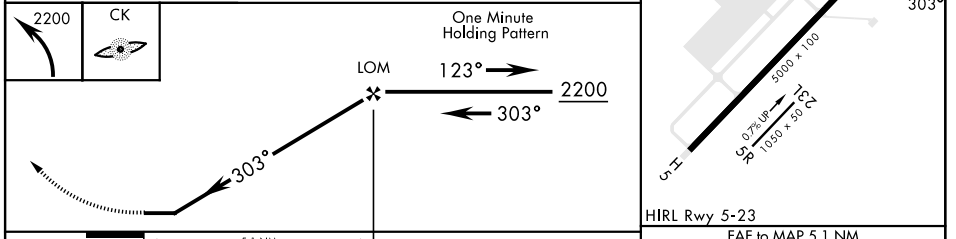

COPTER NDB 303°

LOM CK 335	APCH CRS 303°	Rwy Idg TDZE Arprt Elev	N/A N/A 595	[USA]	SABRE AAF (FORT CAMPBELL) (KEOD)
----------------------	-------------------------	-------------------------------	--	-------	----------------------------------

RADAR required (for procedure entry)

When local altimeter setting not received, use Fort Campbell, KY altimeter setting.

MISSED APPROACH: Climbing left turn to 2200 direct CK LOM and hold.

ATIS 306.5	CAMPBELL APP CON 134.35 307.025	TOWER ★ 124.675 (CTAF) 290.45	GND CON 142.975 267.3	CLNC DEL 237.6	EAGLE RADIO 285.7	ASR
----------------------	---	---	---------------------------------	--------------------------	-----------------------------	-----

CATEGORY	COPTER				
H-303°	1080-½	485	(500-½)		
FAF to MAP 5.1 NM					
Knots	45	60	75	90	105
Min:Sec	6:48	5:06	4:05	3:24	2:55

COPTER NDB 303°

SE-1, 20 FEB 2025 to 20 MAR 2025

SE-1, 20 FEB 2025 to 20 MAR 2025