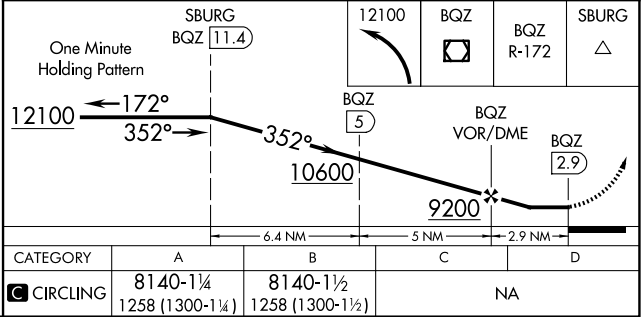

VOR/DME BQZ 112.2 Chan 59	APP CRS 352°	Rwy Idg TDZE Apt Elev 6882	N/A N/A 6882
---	------------------------	--	---

VOR/DME-C

STEAMBOAT SPRINGS/BOB ADAMS FLD (SBS)

⚠ When local altimeter setting not received, use Yampa Valley altimeter setting and increase all MDA 80 feet. Procedure NA at night. Circling NA northeast of Rwy 14-32.

MISSED APPROACH: Climbing left turn to 12100 direct BQZ VOR/DME then on BQZ VOR/DME R-172 to SBURG INT/BQZ 11.4 DME and hold.

AWOS-3 118.325	DENVER CENTER 120.475 235.975	UNICOM 122.8 (CTAF)
--------------------------	---	-------------------------------

SW-1, 20 FEB 2025 to 20 MAR 2025

SW-1, 20 FEB 2025 to 20 MAR 2025