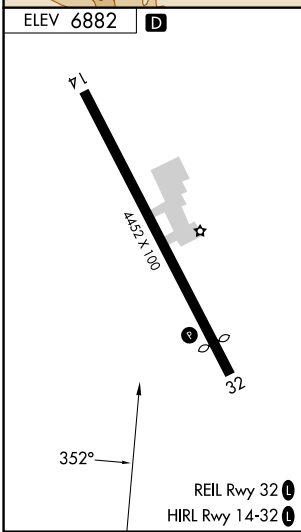

VOR/DME BQZ 112.2 Chan 59	APP CRS 352°	Rwy Idg TDZE Apt Elev 6882	N/A N/A 6882
---	------------------------	--	---

VOR/DME-C

STEAMBOAT SPRINGS/BOB ADAMS FLD (SBS)

⚠ When local altimeter setting not received, use Yampa Valley altimeter setting and increase all MDA 80 feet. Procedure NA at night. Circling NA northeast of Rwy 14-32.

MISSED APPROACH: Climbing left turn to 12100 direct BQZ VOR/DME then on BQZ VOR/DME R-172 to SBURG INT/BQZ 11.4 DME and hold.

AWOS-3 118.325	DENVER CENTER 120.475 235.975	UNICOM 122.8 (CTAF)
--------------------------	---	-------------------------------