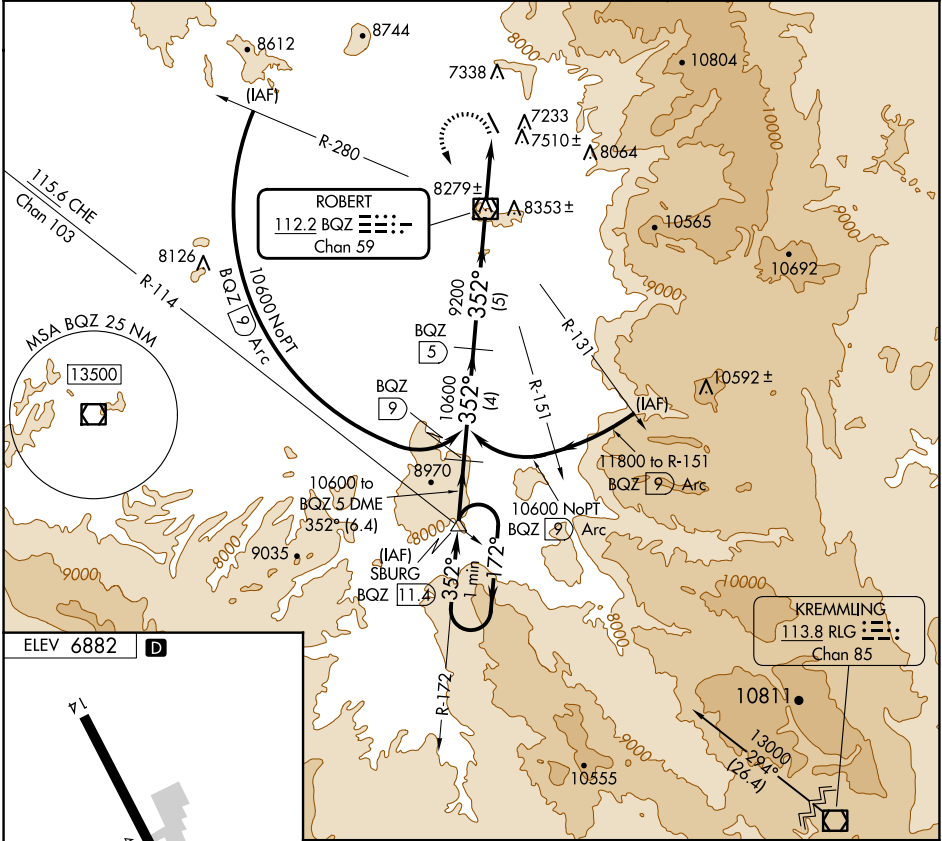

VOR/DME BQZ 112.2 Chan 59	APP CRS 352°	Rwy Idg TDZE Apt Elev 6882	N/A N/A 6882
---	------------------------	--	---

VOR/DME-C

STEAMBOAT SPRINGS/BOB ADAMS FLD (SBS)

⚠ When local altimeter setting not received, use Yampa Valley altimeter setting and increase all MDA 80 feet. Procedure NA at night. Circling NA northeast of Rwy 14-32.

MISSED APPROACH: Climbing left turn to 12100 direct BQZ VOR/DME then on BQZ VOR/DME R-172 to SBURG INT/BQZ 11.4 DME and hold.

AWOS-3 118.325	DENVER CENTER 120.475 235.975	UNICOM 122.8 (CTAF)
--------------------------	---	-------------------------------

SW-1, 20 FEB 2025 to 20 MAR 2025

SW-1, 20 FEB 2025 to 20 MAR 2025