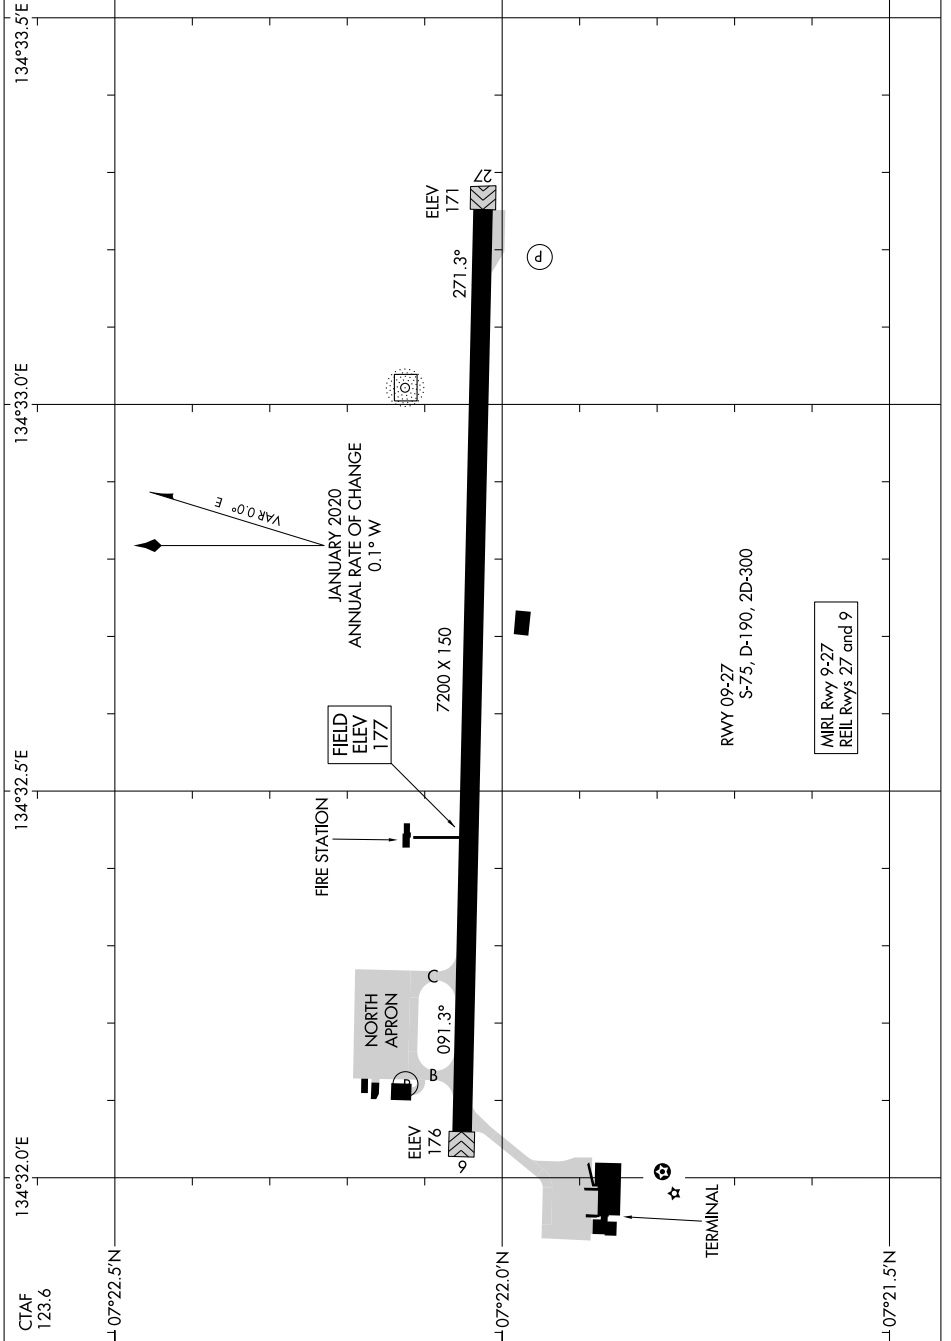

25051

AIRPORT DIAGRAM

AL-6432 (FAA)

PALAU INTL (ROR) (PTRO)
BABELTHUAP ISLAND, PW

PAC, 20 FEB 2025 to 17 APR 2025

PAC, 20 FEB 2025 to 17 APR 2025

AIRPORT DIAGRAM

25051

BABELTHUAP ISLAND, PW
PALAU INTL (ROR) (PTRO)