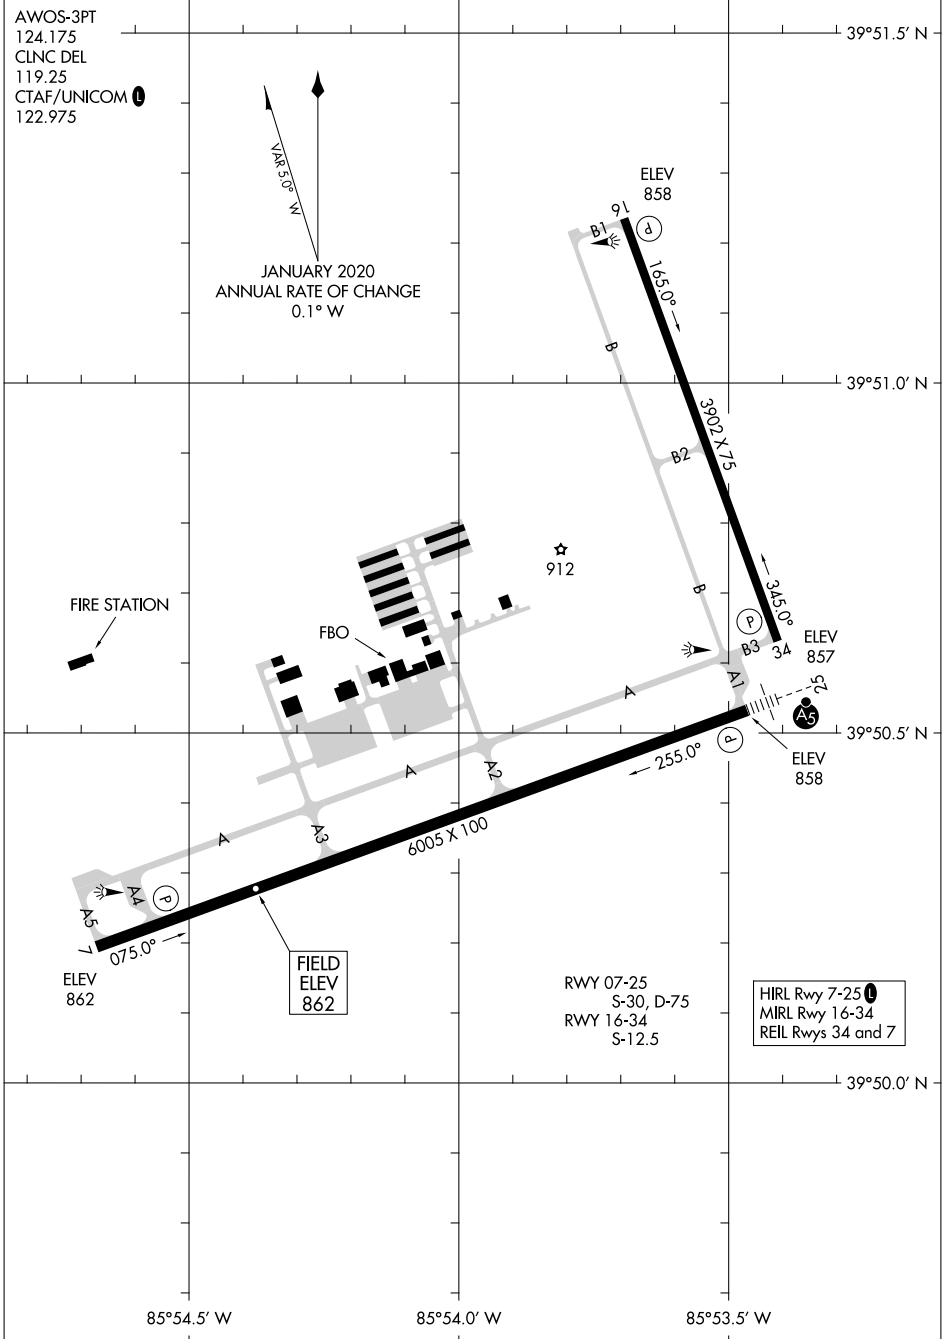

24081

AIRPORT DIAGRAM

AL-6452 (FAA)

INDIANAPOLIS RGNL (MQJ)
INDIANAPOLIS, INDIANA

AWOS-3PT
124.175
CLNC DEL
119.25
CTAF/UNICOM
122.975

VARS 5.0° N
JANUARY 2020
ANNUAL RATE OF CHANGE
0.1° W

EC-2, 20 FEB 2025 to 20 MAR 2025

EC-2, 20 FEB 2025 to 20 MAR 2025

AIRPORT DIAGRAM

24081

INDIANAPOLIS, INDIANA
INDIANAPOLIS RGNL (MQJ)