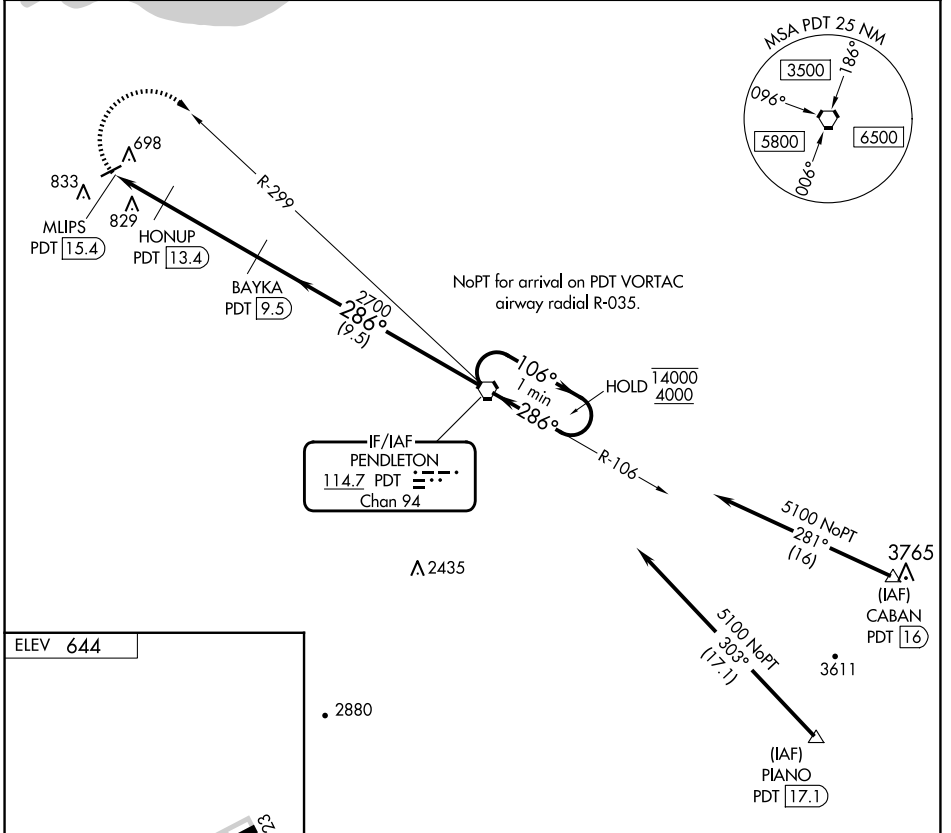

VORTAC PDT 114.7 Chan 94	APP CRS 286°	Rwy Idg TDZE Apt Elev N/A N/A 644
----------------------------------------------	------------------------	-----------------------------------------------------------------------

VOR-A

HERMISTON MUNI (H.R.I)

DME required.

⚠ Circling Rwy 5 NA at night.

MISSED APPROACH: Climbing right turn to 4000 on PDT VORTAC R-299 to PDT VORTAC and hold.

ASOS 135.225	SPOKANE APP CON * 133.15 379.15	UNICOM 122.8 (CTAF) 0
------------------------	-------------------------------------------	---------------------------------

CATEGORY	A	B	C	D
C CIRCLING	1140-1 496 (500-1)			1260-2 616 (700-2)

NW-1, 20 FEB 2025 to 20 MAR 2025

NW-1, 20 FEB 2025 to 20 MAR 2025