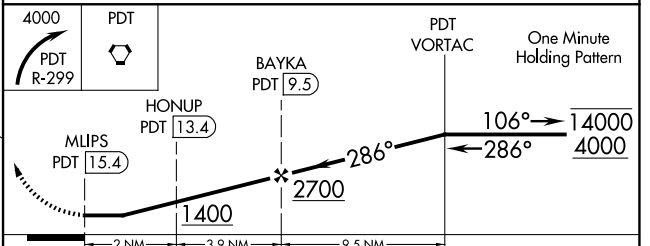

VOR-A

HERMISTON MUNI (H.R.I)

DME required.

⚠ Circling Rwy 5 NA at night.

MISSED APPROACH: Climbing right turn to 4000 on PDT VORTAC R-299 to PDT VORTAC and hold.

ASOS 135.225	SPOKANE APP CON * 133.15 379.15	UNICOM 122.8 (CTAF) 0
------------------------	-------------------------------------------	---------------------------------

CATEGORY	A	B	C	D
C CIRCLING	1140-1 496 (500-1)			1260-2 616 (700-2)

NW-1, 20 FEB 2025 to 20 MAR 2025

NW-1, 20 FEB 2025 to 20 MAR 2025