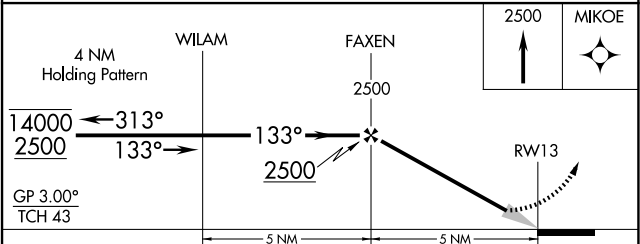

NC-3, 20 FEB 2025 to 20 MAR 2025

NC-3, 20 FEB 2025 to 20 MAR 2025

ELEV 891	TDZE 889