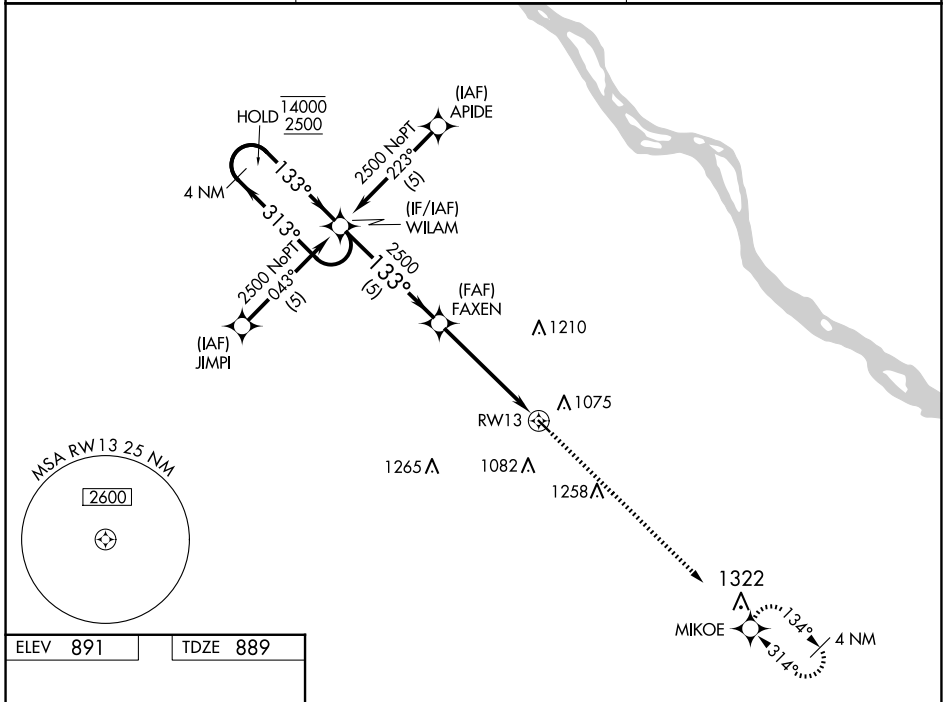

WAAS CH 77644 W13A	APP CRS 133°	Rwy Idg 3203 TDZE 889 Apt Elev 891
--	------------------------	---

RNAV (GPS) RWY 13

BOWLING GREEN MUNI (H19)

RNP APCH-GPS.	MISSED APPROACH: Climb to 2500 direct MIKOE and hold.
<p>⚠ Circling Rwy 31 NA at night. Baro-VNAV NA.</p> <p>⚠ NA Use Quincly altimeter setting.</p>	

UN ASOS 121.425	KANSAS CITY CENTER 126.225 317.775	UNICOM 122.8 (CTAF) 0
---------------------------	--	---------------------------------

NC-3, 20 FEB 2025 to 20 MAR 2025

NC-3, 20 FEB 2025 to 20 MAR 2025

ELEV 891	TDZE 889
----------	----------

CATEGORY	A	B	C	D
LPV DA	1236-1	347 (400-1)		NA
LNAV/VNAV DA	1236-1	347 (400-1)		NA
LNAV MDA	1360-1	471 (500-1)		NA
<input checked="" type="checkbox"/> CIRCLING	1480-1	589 (600-1)		NA