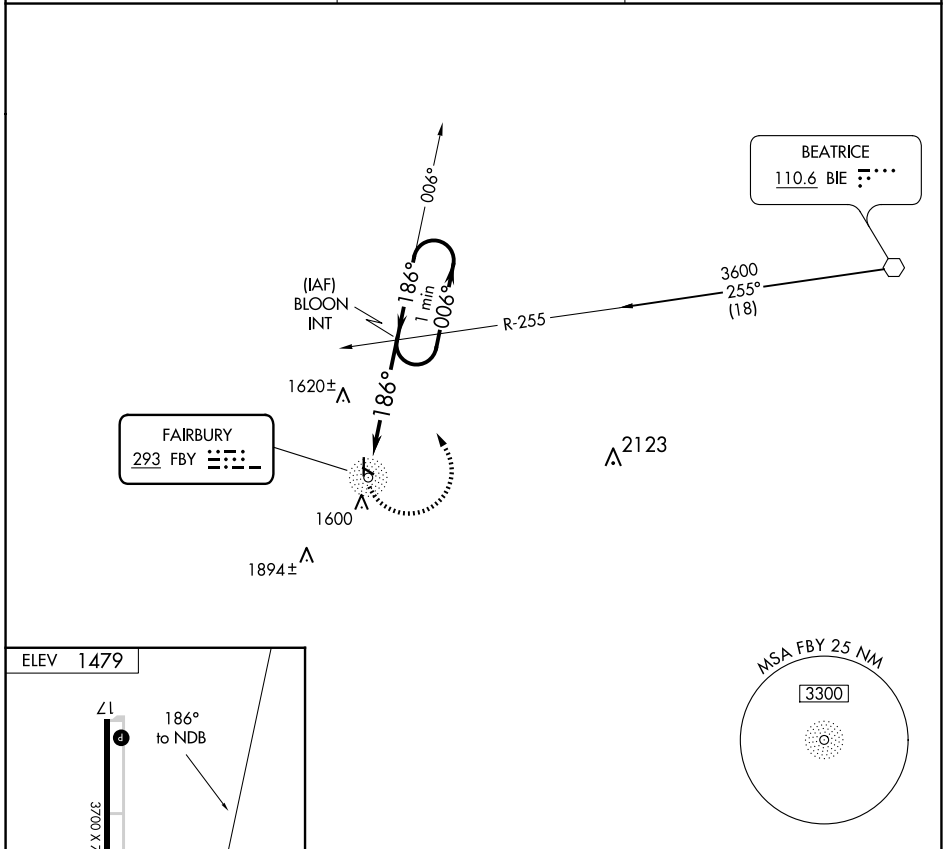

NDB FBY 293	APP CRS 186°	Rwy Idg TDZE Apt Elev 1479	N/A N/A 1479
-----------------------	------------------------	--	---------------------------

NDB-A
FAIRBURY MUNI (F'BY)

NA Use Hebron altimeter setting; when not received, use Beatrice altimeter setting and increase all MDAs 40 feet. Circling NA to Rws 11 and 29.

MISSED APPROACH: Climbing left turn to 3600 via FBY bearing 006° to BLOON INT and hold.

HJH AWOS-3 118.525	MINNEAPOLIS CENTER 126.4 317.7	UNICOM 122.7 (CTAF)
------------------------------	--	-------------------------------

NC-2, 20 FEB 2025 to 20 MAR 2025

NC-2, 20 FEB 2025 to 20 MAR 2025

3600 FBY 006°	BLOON INT	BLOON INT	One Minute Holding Pattern	
	FBY NDB		006° →	← 186° 3600
5 NM				
CATEGORY	A	B	C	D
CIRCLING	2000-1 521 (600-1)	2040-1 561 (600-1)	NA	