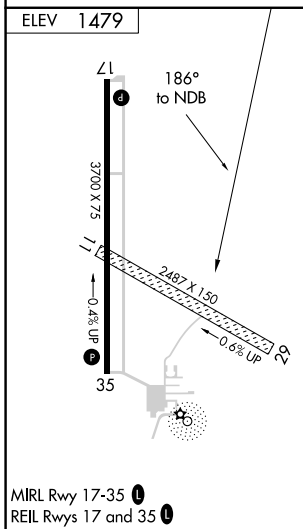

3600 FBY 006°	BLOON INT	BLOON INT	One Minute Holding Pattern	
	FBY NDB		006° →	← 186° 3600
5 NM				
CATEGORY	A	B	C	D
CIRCLING	2000-1 521 (600-1)	2040-1 561 (600-1)	NA