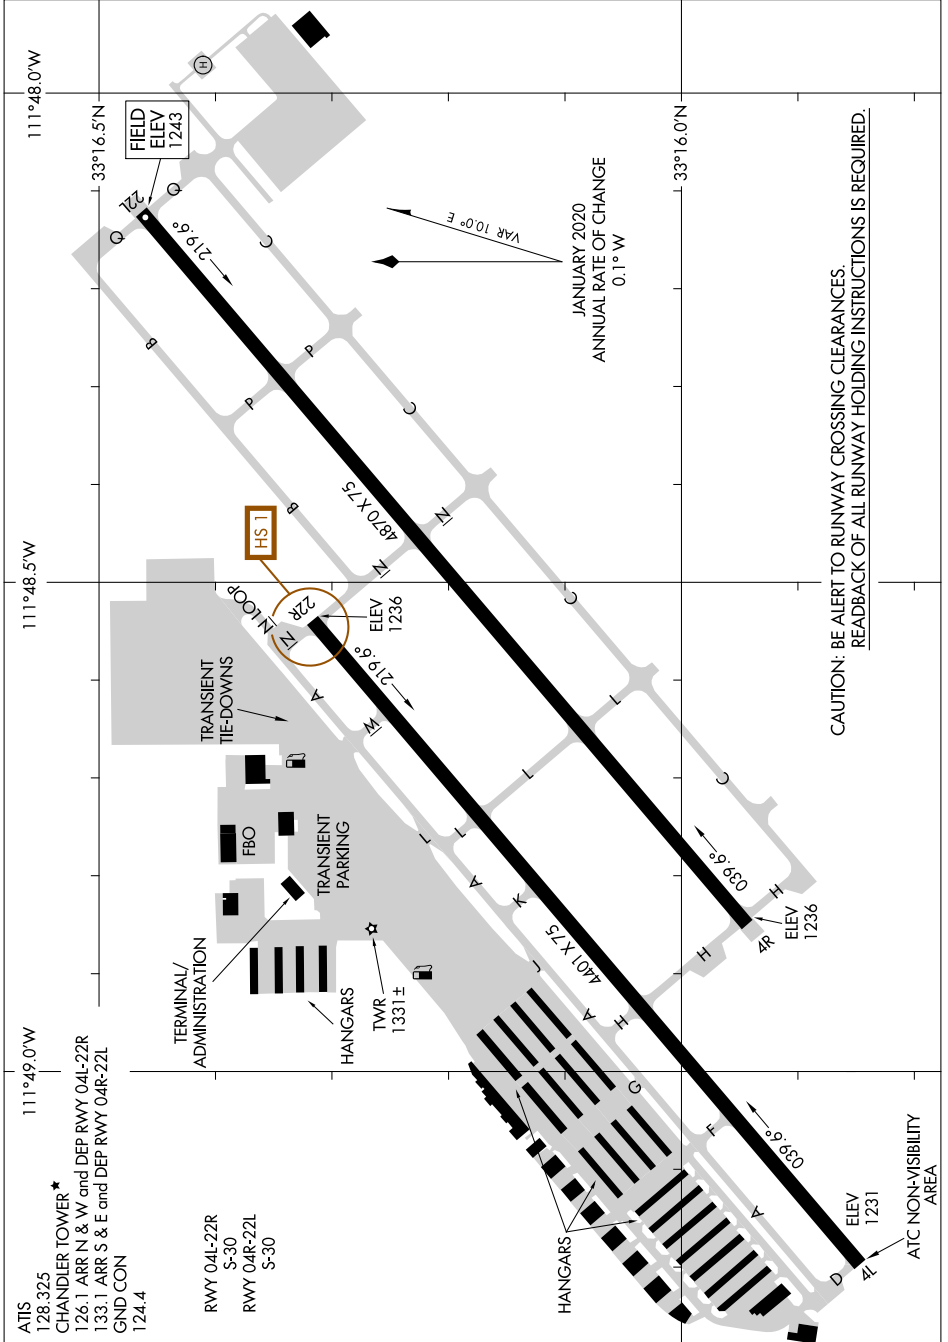

23334

AIRPORT DIAGRAM

AL-6494 (FAA)

CHANDLER MUNI (CHD)
CHANDLER, ARIZONA

SW-4, 20 FEB 2025 to 20 MAR 2025

SW-4, 20 FEB 2025 to 20 MAR 2025

AIRPORT DIAGRAM

23334