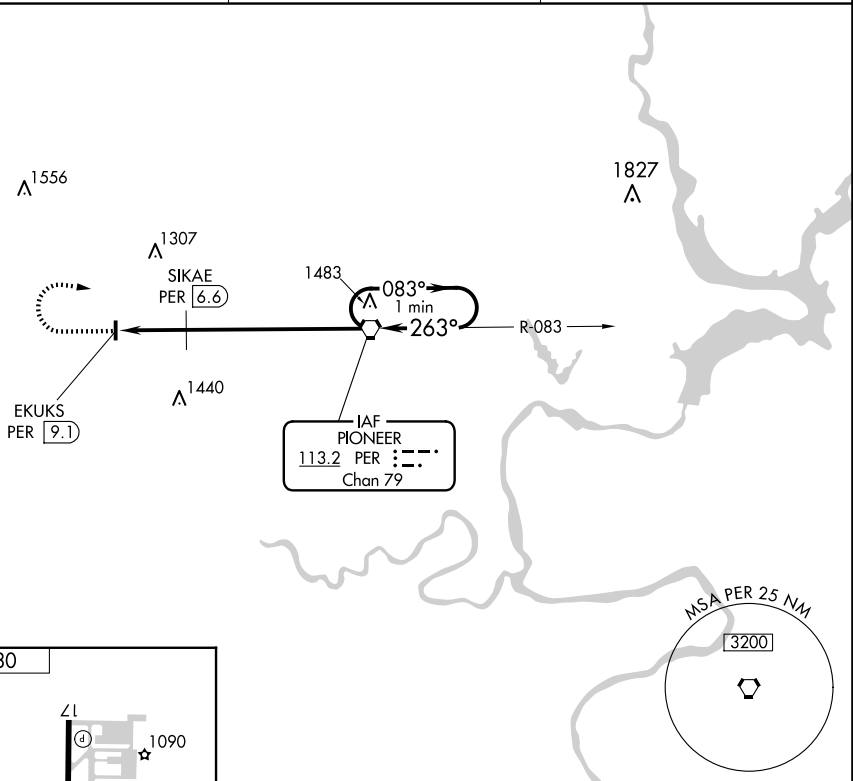

VORTAC PER 113.2 Chan 79	APP CRS 263°	Rwy Idg TDZE Apt Elev N/A N/A 1030
--	------------------------	--

VOR-A

BLACKWELL-TONKAWA MUNI (BKN)

⚠ When local altimeter setting not received, use Ponca City altimeter setting and increase all MDA 40 feet.

⚠ MISSED APPROACH: Climb to 2800 then right turn direct PER VORTAC and hold.

AWOS-3PT 120.575	KANSAS CITY CENTER 127.8 319.1	UNICOM 122.8 (CTAF) ①
----------------------------	--	--

SC-1, 20 FEB 2025 to 20 MAR 2025

SC-1, 20 FEB 2025 to 20 MAR 2025

2800	PER	One Minute Holding Pattern		
PER VORTAC	SIKAE PER 6.6	083° → 2800		
EKUKS PER 9.1	263°	← 263°		
1640*	2.5 NM	6.6 NM		
* 1680 when using Ponca City altimeter setting				
CATEGORY	A	B	C	D
CIRCLING	1640-1	610 (700-1)	1640-1¾ 610 (700-1¾)	NA
	SIKAE FIX MINIMUMS			
CIRCLING	1440-1 410 (500-1)	1480-1 450 (500-1)	1620-1¾ 590 (600-1¾)	NA