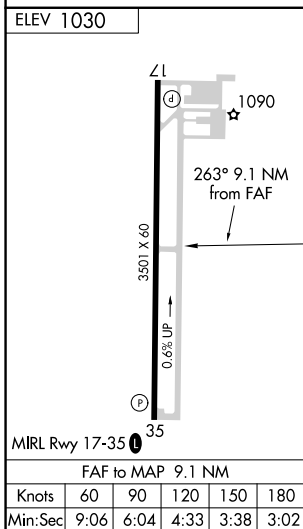

2800	PER	One Minute Holding Pattern		
PER VORTAC	SIKAE PER 6.6	083° → 2800		
EKUKS PER 9.1	263°	← 263°		
1640*	2.5 NM	6.6 NM		
* 1680 when using Ponca City altimeter setting				
CATEGORY	A	B	C	D
CIRCLING	1640-1	610 (700-1)	1640-1¾ 610 (700-1¾)	NA
	SIKAE FIX MINIMUMS			
CIRCLING	1440-1 410 (500-1)	1480-1 450 (500-1)	1620-1¾ 590 (600-1¾)	NA