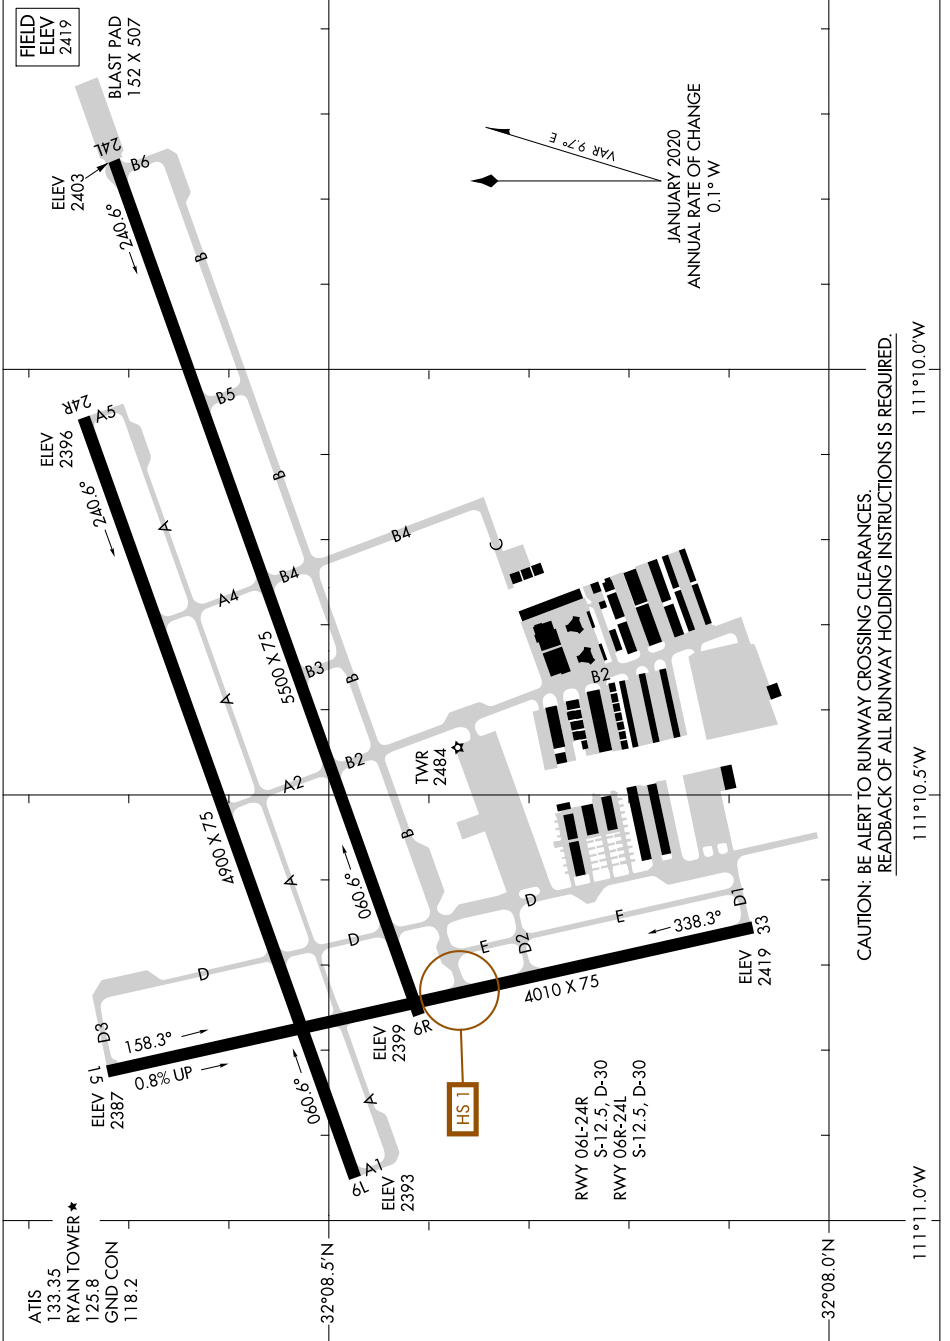

AIRPORT DIAGRAM

AL-6513 (FAA)

RYAN FLD (RYN)
TUCSON, ARIZONA

SW-4, 20 FEB 2025 to 20 MAR 2025

CAUTION: BE ALERT TO RUNWAY CROSSING CLEARANCES.
READBACK OF ALL RUNWAY HOLDING INSTRUCTIONS IS REQUIRED.

AIRPORT DIAGRAM

TUCSON, ARIZONA
RYAN FLD (RYN)

SW-4, 20 FEB 2025 to 20 MAR 2025