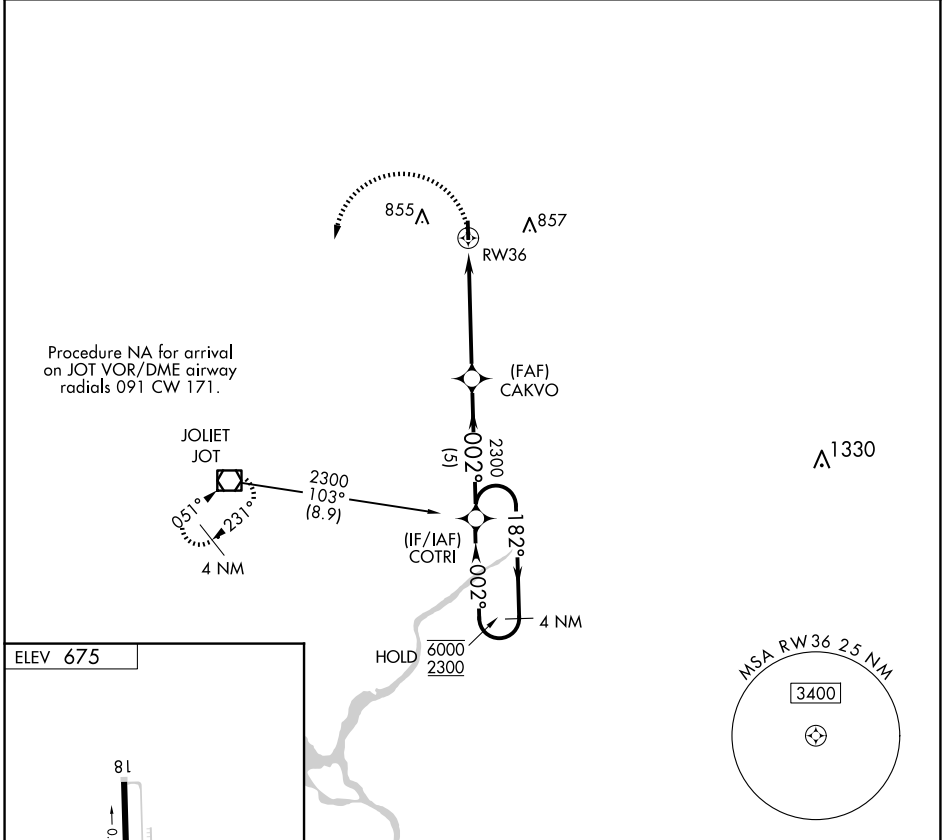

APP CRS <b>002°</b>	Rwy Idg TDZE Apt Elev	<b>N/A</b> <b>N/A</b> <b>675</b>
------------------------	-----------------------------	--

# RNAV (GPS)-B

BOLINGBROOK'S CLOW INTL (1C5)

RNP APCH.		MISSED APPROACH: Climbing left turn to 2300 direct JOT VOR/DME and hold.
Procedure NA at night. Use Lewis University altimeter setting.		
LOT AWOS-3PT <b>126.675</b>	CHICAGO APP CON <b>119.35 354.075</b>	CTAF <b>122.9 0</b>

CATEGORY	A	B	C	D
CIRCLING	1160-1 485 (500-1)	1220-1 545 (600-1)	NA	

EC-3, 20 FEB 2025 to 20 MAR 2025

EC-3, 20 FEB 2025 to 20 MAR 2025