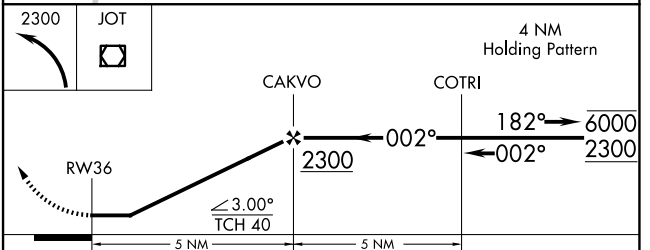

# RNAV (GPS)-B

BOLINGBROOK'S CLOW INTL (1C5)

RNP APCH.		MISSED APPROACH: Climbing left turn to 2300 direct JOT VOR/DME and hold.
Procedure NA at night. Use Lewis University altimeter setting.		
LOT AWOS-3PT <b>126.675</b>	CHICAGO APP CON <b>119.35 354.075</b>	CTAF <b>122.9 0</b>