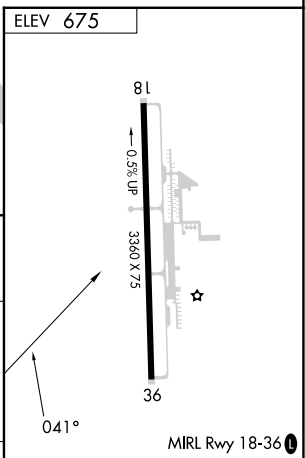

VOR/DME JOT 112.3 Chan 70	APP CRS 041°	Rwy Idg TDZE Apt Elev	N/A N/A 675
---	------------------------	-----------------------------	--

VOR-A

BOLINGBROOK'S CLOW INTL (1C5)

NA Procedure NA at night. Use Lewis University altimeter setting.

MISSED APPROACH: Climbing right turn to 2200 direct JOT VOR/DME and hold.

LOT AWOS-3PT 126.675	CHICAGO APP CON 119.35 354.075	CTAF 122.9
--------------------------------	--	----------------------

EC-3, 20 FEB 2025 to 20 MAR 2025

EC-3, 20 FEB 2025 to 20 MAR 2025

CATEGORY	A	B	C	D	FAF to MAP 5.2 NM					
CIRCLING	1180-1 505 (600-1)	1220-1 545 (600-1)	NA		Knots	60	90	120	150	180
					Min:Sec	5:12	3:28	2:36	2:05	1:44