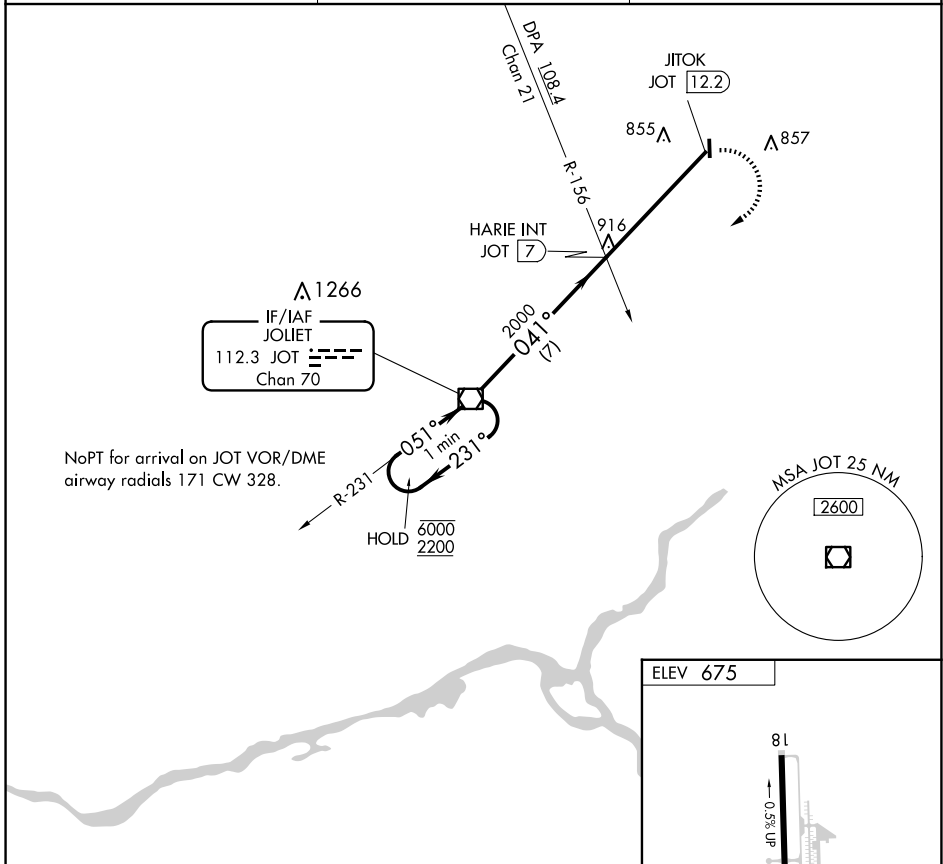

VOR/DME JOT 112.3 Chan 70	APP CRS 041°	Rwy Idg TDZE Apt Elev	N/A N/A 675
---	------------------------	-----------------------------	--

VOR-A

BOLINGBROOK'S CLOW INTL (1C5)

NA Procedure NA at night. Use Lewis University altimeter setting.

MISSED APPROACH: Climbing right turn to 2200 direct JOT VOR/DME and hold.

LOT AWOS-3PT 126.675	CHICAGO APP CON 119.35 354.075	CTAF 122.9
--------------------------------	--	----------------------

EC-3, 20 FEB 2025 to 20 MAR 2025

EC-3, 20 FEB 2025 to 20 MAR 2025

CATEGORY	A	B	C	D	FAF to MAP 5.2 NM					
CIRCLING	1180-1 505 (600-1)	1220-1 545 (600-1)	NA		Knots	60	90	120	150	180
					Min:Sec	5:12	3:28	2:36	2:05	1:44