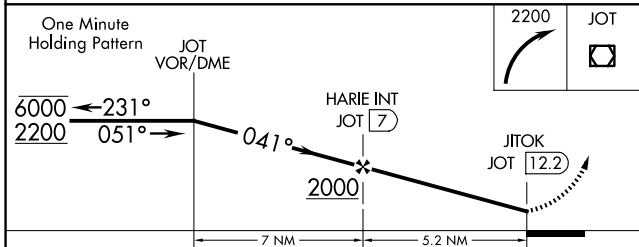

VOR/DME JOT 112.3 Chan 70	APP CRS 041°	Rwy Idg TDZE Apt Elev	N/A N/A 675
---	------------------------	-----------------------------	--

VOR-A

BOLINGBROOK'S CLOW INTL (1C5)

NA Procedure NA at night. Use Lewis University altimeter setting.

MISSED APPROACH: Climbing right turn to 2200 direct JOT VOR/DME and hold.

LOT AWOS-3PT 126.675	CHICAGO APP CON 119.35 354.075	CTAF 122.9
--------------------------------	--	----------------------

EC-3, 20 FEB 2025 to 20 MAR 2025

EC-3, 20 FEB 2025 to 20 MAR 2025

CATEGORY	A	B	C	D	FAF to MAP 5.2 NM					
CIRCLING	1180-1 505 (600-1)	1220-1 545 (600-1)	NA		Knots	60	90	120	150	180
					Min:Sec	5:12	3:28	2:36	2:05	1:44