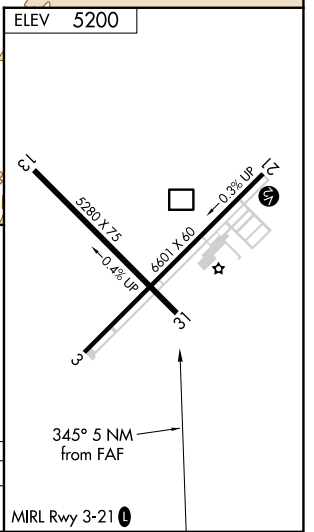

VORTAC ONM 116.8 Chan 115	APP CRS 345°	Rwy Idg TDZE Apt Elev	N/A N/A 5200

VOR-A

BELEN RGNL (BRG)

DME required. ▼	MISSED APPROACH: Climbing right turn to 8000 on ONM VORTAC R-345 to ONM VORTAC and hold.

AWOS-3PT 118.55	ALBUQUERQUE APP CON 123.9 354.1	UNICOM 122.8 (CTAF) 0

CATEGORY	A	B	C	D
CIRCLING	5680-1	480 (500-1)	5680-1½ 480 (500-1½)	NA

SW-1, 20 FEB 2025 to 20 MAR 2025

SW-1, 20 FEB 2025 to 20 MAR 2025