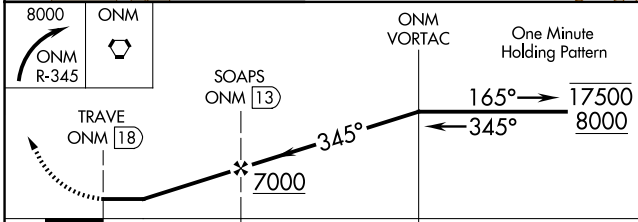

VORTAC ONM 116.8 Chan 115	APP CRS 345°	Rwy Idg TDZE Apt Elev	N/A N/A 5200

VOR-A

BELEN RGNL (BRG)

DME required. ▼	MISSED APPROACH: Climbing right turn to 8000 on ONM VORTAC R-345 to ONM VORTAC and hold.

AWOS-3PT 118.55	ALBUQUERQUE APP CON 123.9 354.1	UNICOM 122.8 (CTAF) 0

CATEGORY	A	B	C	D
CIRCLING	5680-1	480 (500-1)	5680-1½ 480 (500-1½)	NA

SW-1, 20 FEB 2025 to 20 MAR 2025

SW-1, 20 FEB 2025 to 20 MAR 2025