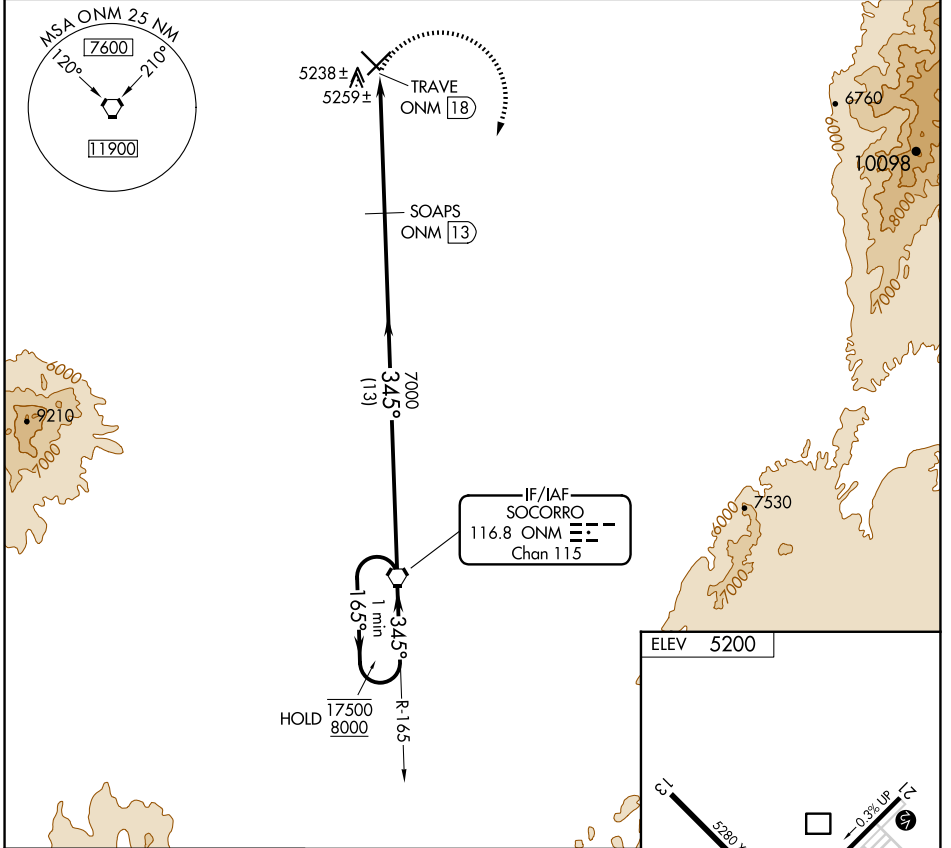

VORTAC ONM 116.8 Chan 115	APP CRS 345°	Rwy Idg TDZE Apt Elev	N/A N/A 5200
---	------------------------	-----------------------------	---

VOR-A

BELEN RGNL (BRG)

DME required. ▼	MISSED APPROACH: Climbing right turn to 8000 on ONM VORTAC R-345 to ONM VORTAC and hold.
--------------------	--

AWOS-3PT 118.55	ALBUQUERQUE APP CON 123.9 354.1	UNICOM 122.8 (CTAF) 0
---------------------------	---	---------------------------------

CATEGORY	A	B	C	D
CIRCLING	5680-1	480 (500-1)	5680-1½ 480 (500-1½)	NA

SW-1, 20 FEB 2025 to 20 MAR 2025

SW-1, 20 FEB 2025 to 20 MAR 2025