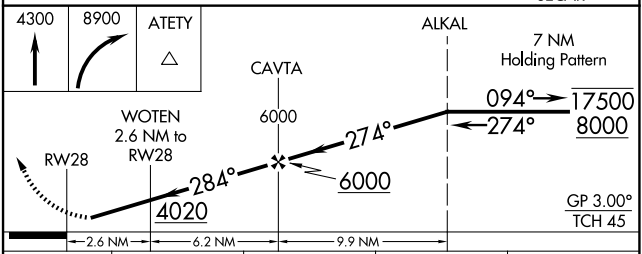

WAAS CH 42815 W28A	APP CRS 284°	Rwy Idg TDZE Apt Elev	5000 3165 3167
--	------------------------	-----------------------------	---

RNAV (GPS) RWY 28

MOUNTAIN HOME MUNI (U76)

RNP APCH-GPS. MISSED APPROACH: Climb to 4300 then climbing right turn 8900 direct ATETY and hold, continue climb-in-hold to 8900.

▼ Rwy 28 helicopter visibility reduction below 3/4 SM NA.
 ▲ NA Baro-VNAV NA. Use Mountain Home AFB altimeter setting.

KMUO ATIS 273.5	MOUNTAIN HOME APP CON * 124.8 259.1	AUNICOM 122.8 (CTAF) 0
---------------------------	---	----------------------------------

NW-1, 20 FEB 2025 to 20 MAR 2025

NW-1, 20 FEB 2025 to 20 MAR 2025

ELEV 3167	TDZE 3165
-----------	-----------

CATEGORY	A	B	C	D
LPV DA		3458-7/8	293 (300-7/8)	
LNAV/VNAV DA		3517-1	352 (400-1)	
LNAV MDA	3580-1	415 (500-1)	3580-1 1/8	415 (500-1 1/8)
CIRCLING	3640-1 473 (500-1)	3780-1 613 (700-1)	3780-1 3/4 613 (700-1 3/4)	4180-3 1013 (1100-3)