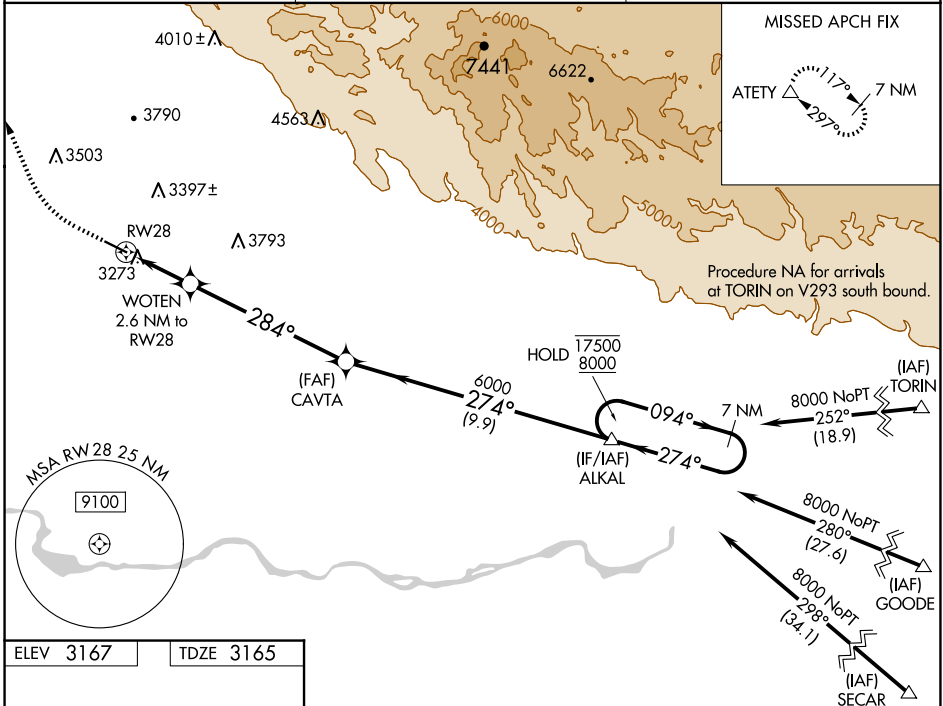

WAAS CH 42815 W28A	APP CRS 284°	Rwy Idg TDZE Apt Elev	5000 3165 3167
--	------------------------	-----------------------------	---

RNAV (GPS) RWY 28

MOUNTAIN HOME MUNI (U76)

RNP APCH-GPS. MISSED APPROACH: Climb to 4300 then climbing right turn 8900 direct ATETY and hold, continue climb-in-hold to 8900.

▼ Rwy 28 helicopter visibility reduction below 3/4 SM NA.
 ▲ NA Baro-VNAV NA. Use Mountain Home AFB altimeter setting.

KMUO ATIS 273.5	MOUNTAIN HOME APP CON * 124.8 259.1	AUNICOM 122.8 (CTAF) 0
---------------------------	---	----------------------------------

NW-1, 20 FEB 2025 to 20 MAR 2025

NW-1, 20 FEB 2025 to 20 MAR 2025

ELEV 3167	TDZE 3165
-----------	-----------

CATEGORY	A	B	C	D
LPV DA		3458-7/8	293 (300-7/8)	
LNAV/VNAV DA		3517-1	352 (400-1)	
LNAV MDA	3580-1	415 (500-1)	3580-1 1/8	415 (500-1 1/8)
CIRCLING	3640-1 473 (500-1)	3780-1 613 (700-1)	3780-1 3/4 613 (700-1 3/4)	4180-3 1013 (1100-3)