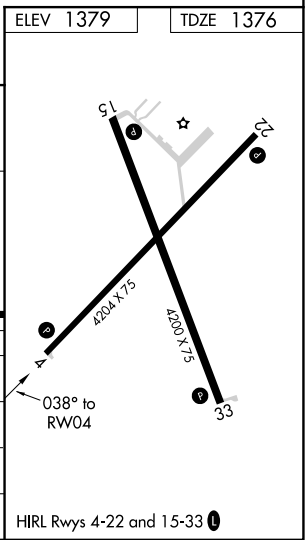

WAAS CH 99334 W04A	APP CRS 038°	Rwy ldg TDZE Apt Elev	4204 1376 1379
--	------------------------	-----------------------------	---

RNAV (GPS) RWY 4

EL DORADO/CAPT JACK THOMAS MEML (EQA)

NA For uncompensated Baro-VNAV systems, LNAV/VNAV NA below -17°C (2°F) or above 54°C (130°F). DME/DME RNP-0.3 NA. When local altimeter setting not received, use Colonel James Jabara altimeter setting and increase all DA 51 feet and all MDA 60 feet. Baro-VNAV NA when using Colonel James Jabara altimeter setting.

MISSED APPROACH: Climb to 3100 direct SMALE and hold.

AWOS-3P 120.875	WICHITA APP CON 134.8 269.1	UNICOM 122.8 (CTAF) 0
---------------------------	---------------------------------------	---------------------------------