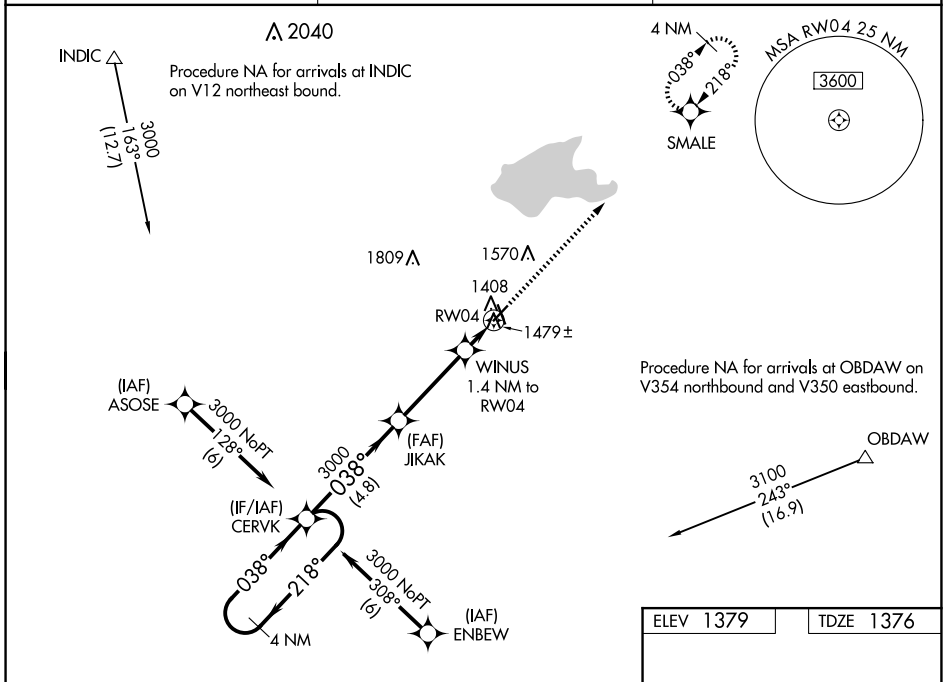

WAAS CH 99334 W04A	APP CRS 038°	Rwy ldg TDZE Apt Elev	4204 1376 1379
--	------------------------	-----------------------------	---

RNAV (GPS) RWY 4

EL DORADO/CAPT JACK THOMAS MEML (EQA)

NA For uncompensated Baro-VNAV systems, LNAV/VNAV NA below -17°C (2°F) or above 54°C (130°F). DME/DME RNP-0.3 NA. When local altimeter setting not received, use Colonel James Jabara altimeter setting and increase all DA 51 feet and all MDA 60 feet. Baro-VNAV NA when using Colonel James Jabara altimeter setting.

MISSED APPROACH: Climb to 3100 direct SMALE and hold.

AWOS-3P 120.875	WICHITA APP CON 134.8 269.1	UNICOM 122.8 (CTAF) 0
---------------------------	---------------------------------------	---------------------------------

CATEGORY	A	B	C	D
LPV DA	1576-1	200 (200-1)		NA
LNAV/VNAV DA	1626-1	250 (300-1)		NA
LNAV MDA	1740-1	364 (400-1)		NA
C CIRCLING	1820-1 441 (500-1)	1960-1 581 (600-1)		NA

NC-2, 20 FEB 2025 to 20 MAR 2025

NC-2, 20 FEB 2025 to 20 MAR 2025