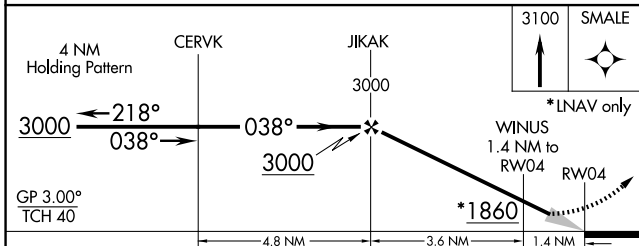

WAAS CH 99334 W04A	APP CRS 038°	Rwy ldg TDZE Apt Elev	4204 1376 1379
--	------------------------	-----------------------------	---

RNAV (GPS) RWY 4

EL DORADO/CAPT JACK THOMAS MEML (EQA)

NA For uncompensated Baro-VNAV systems, LNAV/VNAV NA below -17°C (2°F) or above 54°C (130°F). DME/DME RNP-0.3 NA. When local altimeter setting not received, use Colonel James Jabara altimeter setting and increase all DA 51 feet and all MDA 60 feet. Baro-VNAV NA when using Colonel James Jabara altimeter setting.

MISSED APPROACH: Climb to 3100 direct SMALE and hold.

AWOS-3P 120.875	WICHITA APP CON 134.8 269.1	UNICOM 122.8 (CTAF) 0
---------------------------	---------------------------------------	---------------------------------