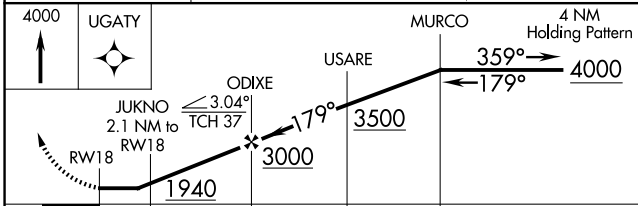

CATEGORY	A	B	C	D
LNAV MDA	1660-1	433 (500-1)	1660-1¼ 433 (500-1¼)	NA
CIRCLING	1720-1 492 (500-1)	1740-1 512 (600-1)	1820-1½ 592 (600-1½)	NA

REIL Rwys 18 and 36 1
MRL Rwy 18-36 1