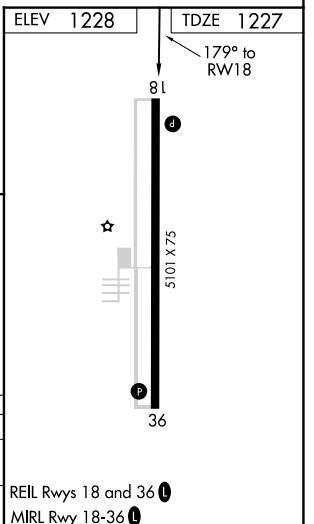

# RNAV (GPS) RWY 18

WEST PLAINS RGNL (UNO)

RNP APCH - GPS.	<p>Visibility reduction by helicopters NA. When local altimeter setting not received, use Mountain Home, AR altimeter setting: increase all MDAs 140 feet and visibility LNAV Cat C ¼ SM and Circling Cat C ½ SM. When VGSi inop, Straight-in NA at night.</p>	<p>MISSED APPROACH: Climb to 4000 direct UGATY and hold.</p>
<p>ASOS <b>123.825</b></p>		

CATEGORY	A	B	C	D
LNAV MDA	1660-1	433 (500-1)	1660-1¼ 433 (500-1¼)	NA
CIRCLING	1720-1 492 (500-1)	1740-1 512 (600-1)	1820-1½ 592 (600-1½)	NA

REIL Rwys 18 and 36 1  
MRL Rwy 18-36 1