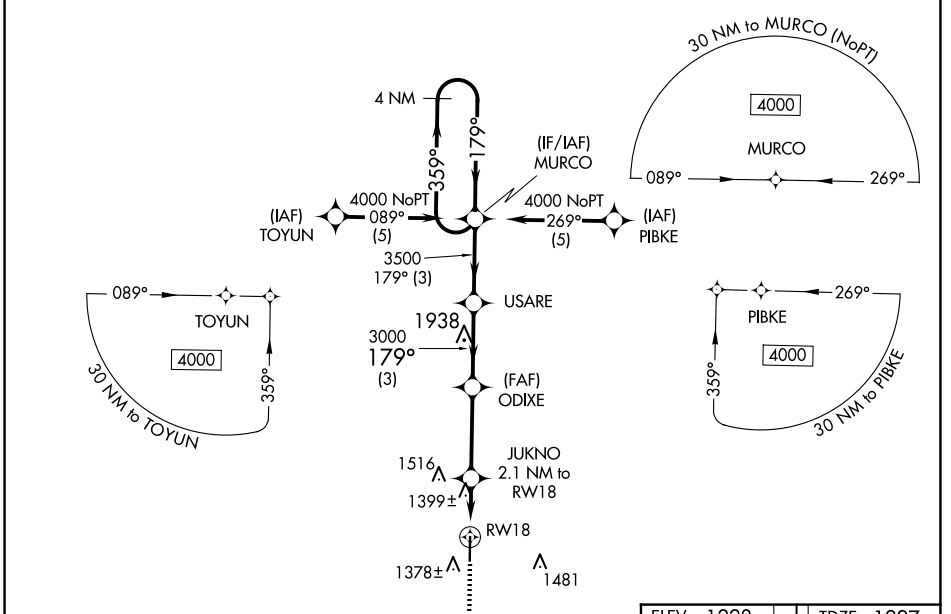

APP CRS	Rwy Idg	<b>5101</b>
<b>179°</b>	TDZE	<b>1227</b>
	Apt Elev	<b>1228</b>

# RNAV (GPS) RWY 18

WEST PLAINS RGNL (UNO)

RNP APCH - GPS.	<p>Visibility reduction by helicopters NA. When local altimeter setting not received, use Mountain Home, AR altimeter setting: increase all MDAs 140 feet and visibility LNAV Cat C ¼ SM and Circling Cat C ½ SM. When VGSi inop, Straight-in NA at night.</p>	<p>MISSED APPROACH: Climb to 4000 direct UGATY and hold.</p>
<p>ASOS <b>123.825</b></p>		

ASOS <b>123.825</b>	MEMPHIS CENTER <b>120.075 289.4</b>	UNICOM <b>122.8 (CTAF) 1</b>
------------------------	--	---------------------------------

NC-3, 20 FEB 2025 to 20 MAR 2025

NC-3, 20 FEB 2025 to 20 MAR 2025

CATEGORY	A	B	C	D
LNAV MDA	1660-1	433 (500-1)	1660-1¼ 433 (500-1¼)	NA
CIRCLING	1720-1 492 (500-1)	1740-1 512 (600-1)	1820-1½ 592 (600-1½)	NA

REIL Rwys 18 and 36 1  
MRL Rwy 18-36 1