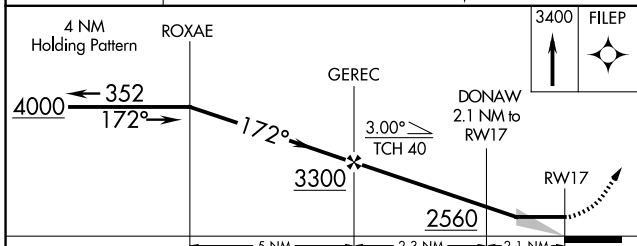

WAAS CH 93822 W17A	APP CRS 172°	Rwy Idg TDZE Apt Elev	3204 1870 1871

RNAV (GPS) RWY 17

WINTERS MUNI (77F')

RNP APCH.	MISSED APPROACH: Climb to 3400 direct FILEP and hold.
▼ Use Abilene altimeter setting. When not received, use Coleman altimeter setting and increase all MDA 20 feet. ▲ NA	

ABILENE APP CON 127.2 282.3	CTAF 122.9

CATEGORY	A	B	C	D
LP MDA	2480-1	610 (700-1)		NA
LNAV MDA	2480-1	610 (700-1)		NA

SC-3, 20 FEB 2025 to 20 MAR 2025

SC-3, 20 FEB 2025 to 20 MAR 2025