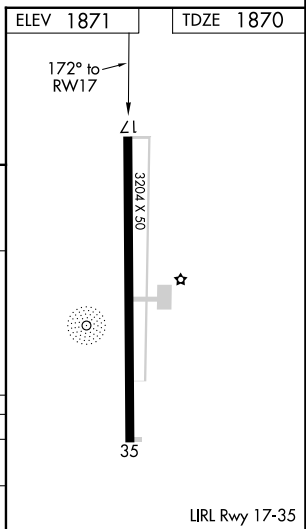

WAAS CH 93822 W17A	APP CRS 172°	Rwy Idg TDZE Apt Elev	3204 1870 1871

RNAV (GPS) RWY 17

WINTERS MUNI (77F')

RNP APCH.	MISSED APPROACH: Climb to 3400 direct FILEP and hold.
▼ Use Abilene altimeter setting. When not received, use Coleman altimeter setting and increase all MDA 20 feet. ▲ NA	

ABILENE APP CON 127.2 282.3	CTAF 122.9

CATEGORY	A	B	C	D
LP MDA	2480-1	610 (700-1)		NA
LNAV MDA	2480-1	610 (700-1)		NA

SC-3, 20 FEB 2025 to 20 MAR 2025

SC-3, 20 FEB 2025 to 20 MAR 2025