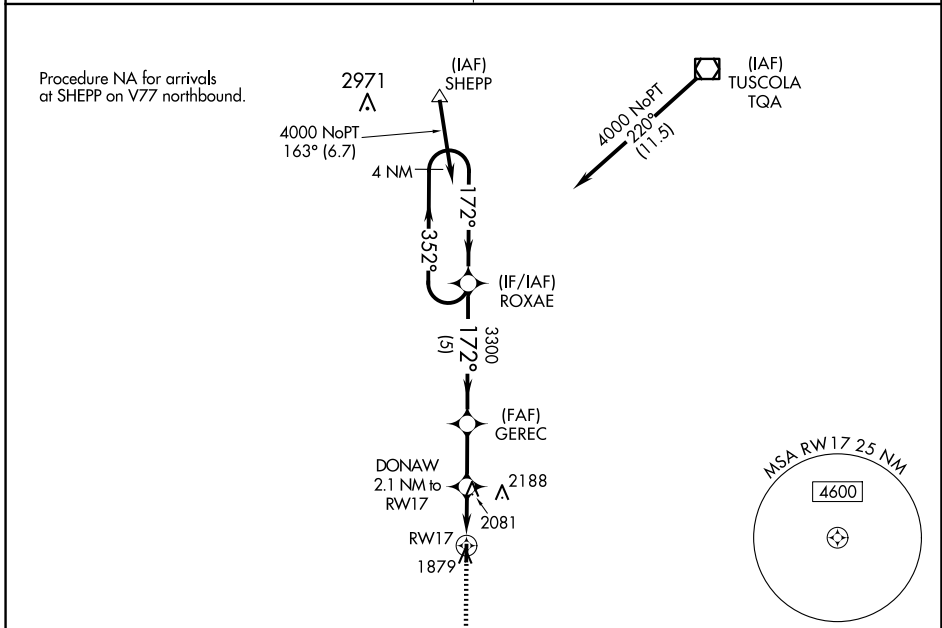

WAAS CH 93822 W17A	APP CRS 172°	Rwy Idg TDZE Apt Elev	3204 1870 1871
--	------------------------	-----------------------------	---

RNAV (GPS) RWY 17

WINTERS MUNI (77F')

RNP APCH.	MISSED APPROACH: Climb to 3400 direct FILEP and hold.
<p>▼ Use Abilene altimeter setting. When not received, use Coleman altimeter setting and increase all MDA 20 feet.</p> <p>▲ NA</p>	

ABILENE APP CON 127.2 282.3	CTAF 122.9
---------------------------------------	----------------------

CATEGORY	A	B	C	D
LP MDA	2480-1	610 (700-1)		NA
LNAV MDA	2480-1	610 (700-1)		NA

SC-3, 20 FEB 2025 to 20 MAR 2025

SC-3, 20 FEB 2025 to 20 MAR 2025