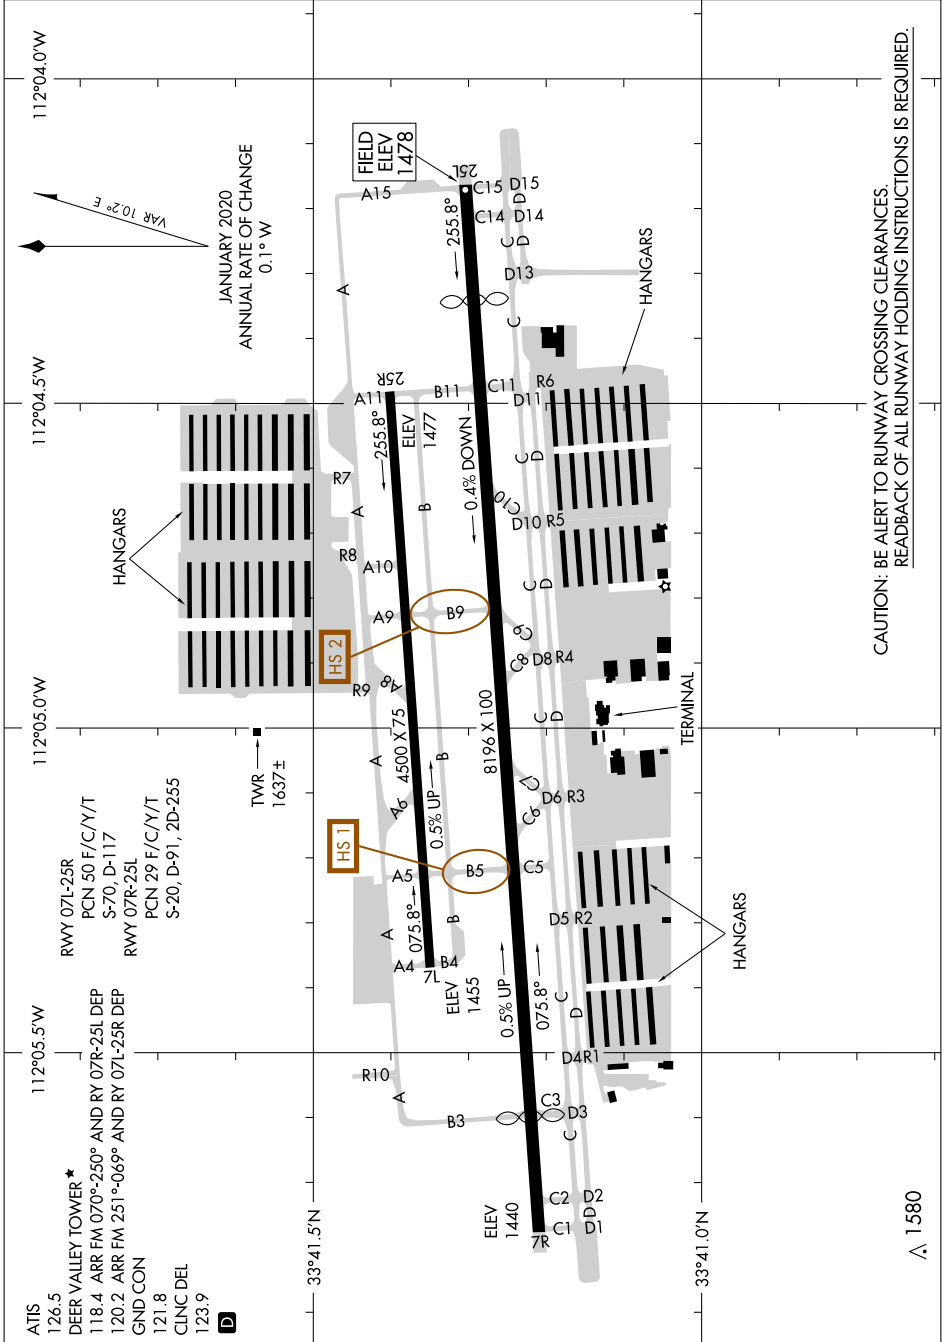

# AIRPORT DIAGRAM

AL-6646 (FAA)

PHOENIX DEER VALLEY (DVT)  
PHOENIX, ARIZONA

SW-4, 20 FEB 2025 to 20 MAR 2025

CAUTION: BE ALERT TO RUNWAY CROSSING CLEARANCES.  
READBACK OF ALL RUNWAY HOLDING INSTRUCTIONS IS REQUIRED.

SW-4, 20 FEB 2025 to 20 MAR 2025

# AIRPORT DIAGRAM

PHOENIX, ARIZONA  
PHOENIX DEER VALLEY (DVT)

△ 1580