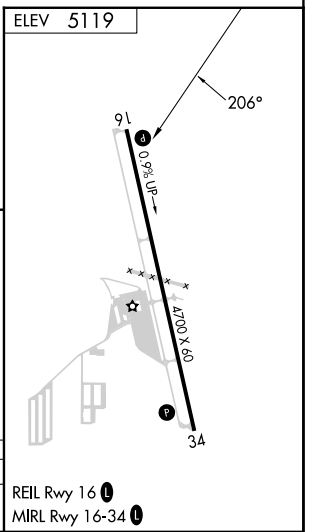

APP CRS	Rwy Idg	N/A
206°	TDZE	N/A
	Apt Elev	5119

RNAV (GPS)-B

ERIE MUNI (EIK)

RNP APCH.	MISSED APPROACH: Climbing right turn to 7300 direct ZABNI and hold.
-----------	---

AWOS-3PT 133.825	DENVER APP CON 125.12 263.02	UNICOM 123.0 (CTAF) 0
----------------------------	--	---------------------------------

CATEGORY	A	B	C	D
CIRCLING	5700-1 581 (600-1)	5880-1 761 (800-1)	5880-2 1/4 761 (800-2 1/4)	NA

SW-1, 20 FEB 2025 to 20 MAR 2025

SW-1, 20 FEB 2025 to 20 MAR 2025