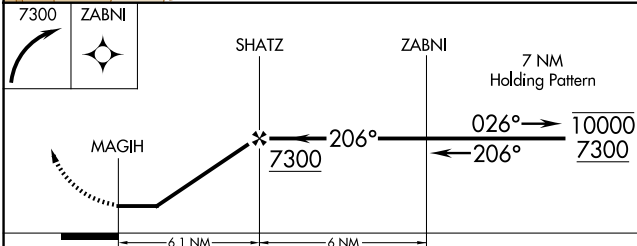

APP CRS	Rwy Idg	N/A
206°	TDZE	N/A
	Apt Elev	5119

RNAV (GPS)-B

ERIE MUNI (EIK)

RNP APCH.	MISSED APPROACH: Climbing right turn to 7300 direct ZABNI and hold.
-----------	---

AWOS-3PT 133.825	DENVER APP CON 125.12 263.02	UNICOM 123.0 (CTAF) 0
----------------------------	--	---------------------------------

CATEGORY	A	B	C	D
CIRCLING	5700-1 581 (600-1)	5880-1 761 (800-1)	5880-2 1/4 761 (800-2 1/4)	NA

SW-1, 20 FEB 2025 to 20 MAR 2025

SW-1, 20 FEB 2025 to 20 MAR 2025