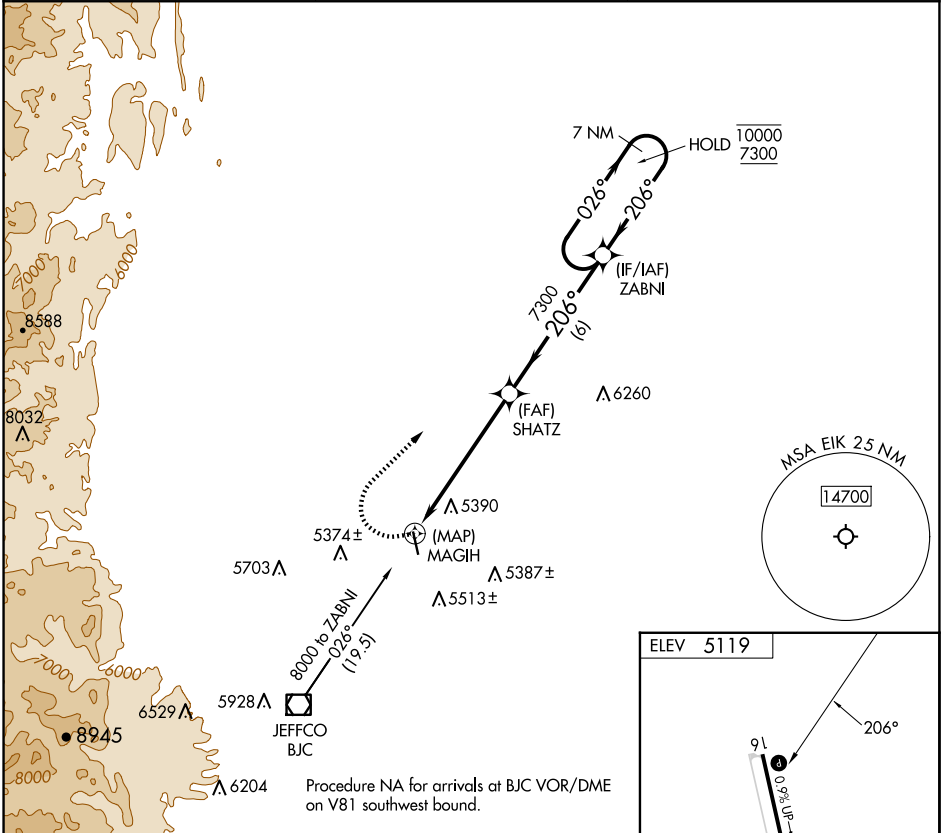

APP CRS	Rwy Idg	N/A
206°	TDZE	N/A
	Apt Elev	5119

RNAV (GPS)-B

ERIE MUNI (EIK)

RNP APCH.	MISSED APPROACH: Climbing right turn to 7300 direct ZABNI and hold.
-----------	---

AWOS-3PT 133.825	DENVER APP CON 125.12 263.02	UNICOM 123.0 (CTAF) 0
----------------------------	--	---------------------------------

CATEGORY	A	B	C	D
CIRCLING	5700-1 581 (600-1)	5880-1 761 (800-1)	5880-2 1/4 761 (800-2 1/4)	NA

SW-1, 20 FEB 2025 to 20 MAR 2025

SW-1, 20 FEB 2025 to 20 MAR 2025