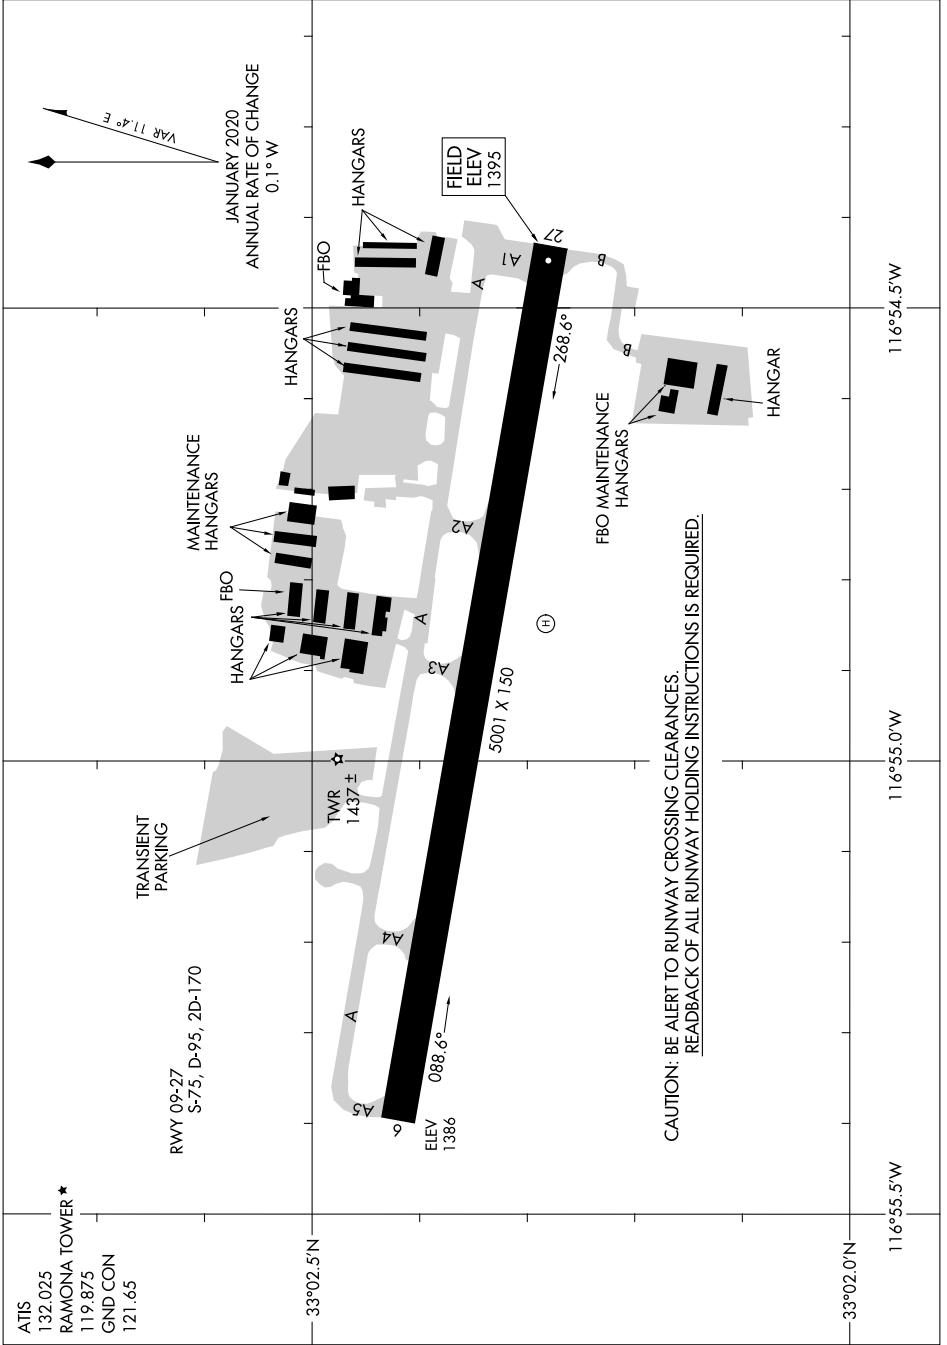

AIRPORT DIAGRAM

AL-6667 (FAA)

RAMONA (RNM)
RAMONA, CALIFORNIA

SW-3, 20 FEB 2025 to 20 MAR 2025

SW-3, 20 FEB 2025 to 20 MAR 2025

AIRPORT DIAGRAM

RAMONA, CALIFORNIA
RAMONA (RNM)