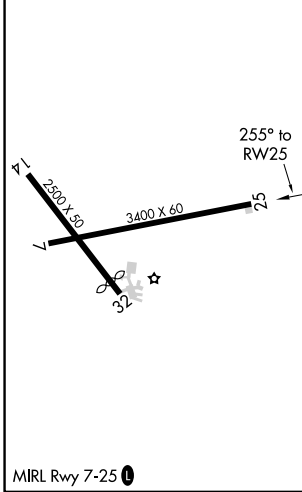

CATEGORY	A	B	C	D
LPV DA		1666-1 302 (400-1)		NA
LNAV/VNAV DA		1666-1 302 (400-1)		NA
LNAV MDA		1720-1 356 (400-1)		NA
C CIRCLING	1900-1 536 (600-1)	2080-1 716 (800-1)	2260-2¾ 896 (900-2¾)	NA

NC-3, 20 FEB 2025 to 20 MAR 2025

NC-3, 20 FEB 2025 to 20 MAR 2025