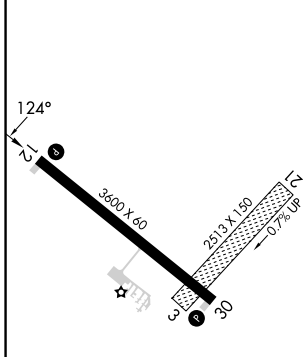

CATEGORY	A	B	C	D
LNNAV MDA	2080-1	615 (700-1)	NA	
CIRCLING	2100-1	632 (700-1)	NA	

NC-2, 20 FEB 2025 to 20 MAR 2025

NC-2, 20 FEB 2025 to 20 MAR 2025