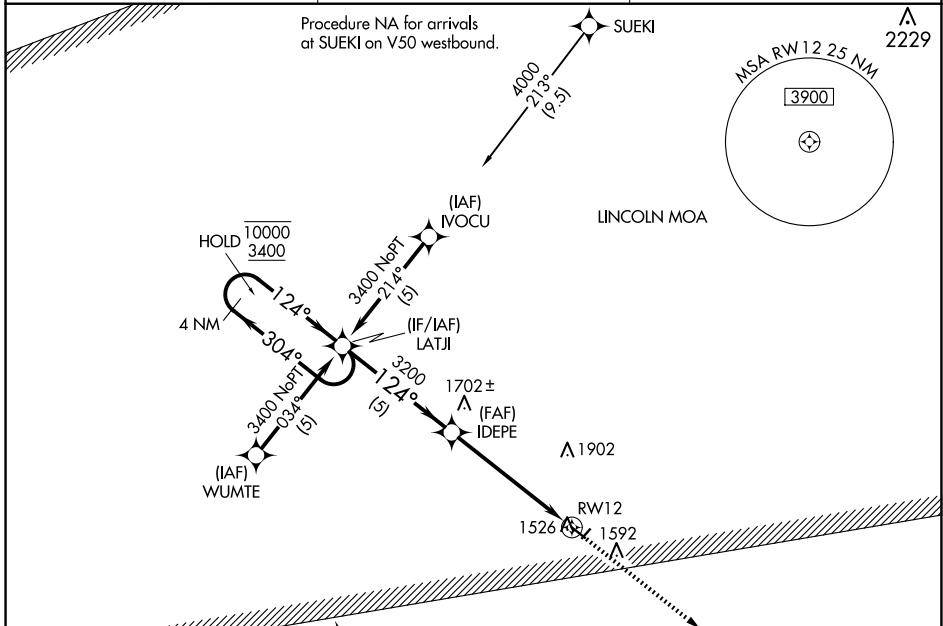

APP CRS 124°	Rwy ldg TDZE Apt Elev	3600 1465 1468
------------------------	-----------------------------	---

RNAV (GPS) RWY 12

HEBRON MUNI (HJH)

RNP APCH-GPS.	MISSED APPROACH: Climb to 3400 direct AMIFA and hold.
---------------	---

AWOS-3 118.525	MINNEAPOLIS CENTER 126.4 317.7	CTAF 122.9
--------------------------	--	----------------------

ELEV 1468	TDZE 1465
-----------	-----------

CATEGORY	A	B	C	D
LNNAV MDA	2080-1	615 (700-1)	NA	
CIRCLING	2100-1	632 (700-1)	NA	

NC-2, 20 FEB 2025 to 20 MAR 2025

NC-2, 20 FEB 2025 to 20 MAR 2025